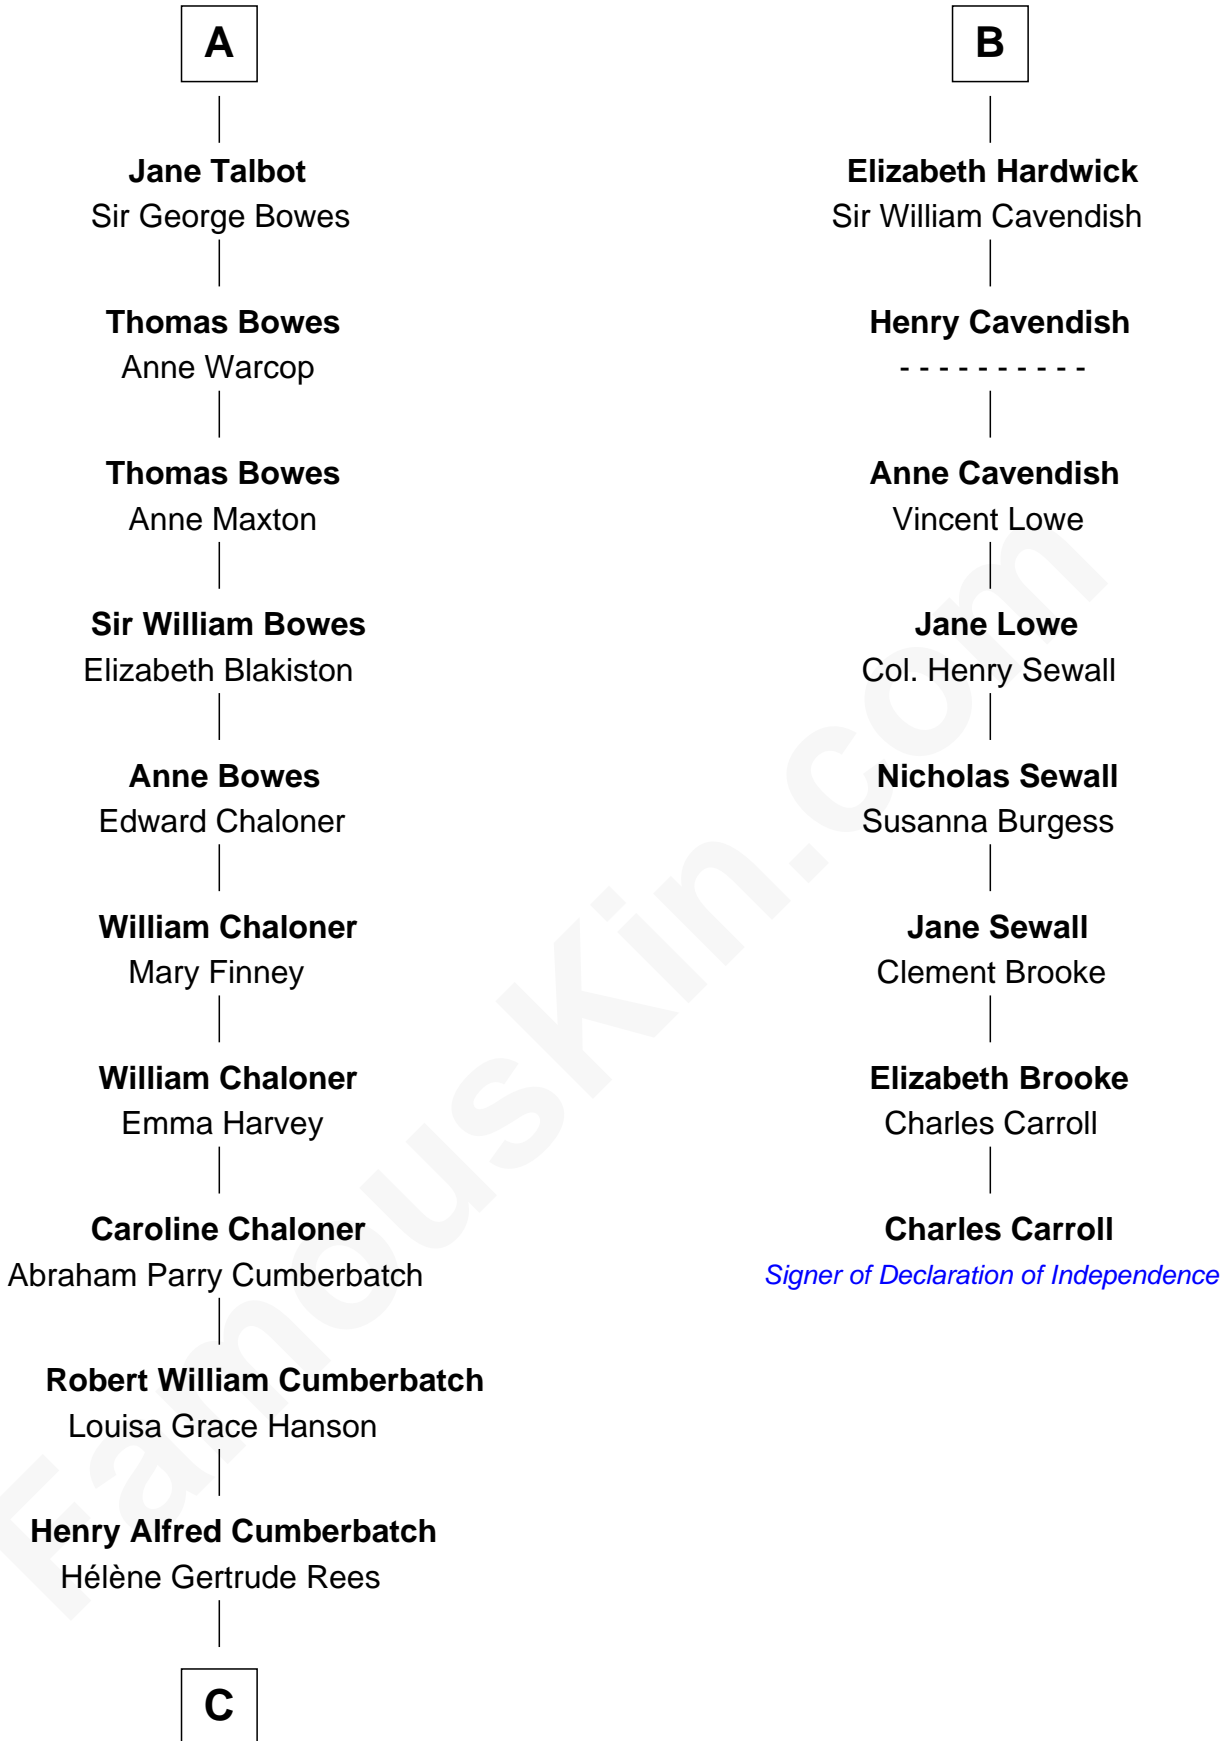

FamousKin.com

Relationship Chart of

Benedict Cumberbatch

Movie, Television and Stage Actor

14th cousin 5 times removed of

Charles Carroll

Signer of the Declaration of Independence

C

Henry Carlton Cumberbatch

Pauline Ellen Laing Congdon

Timothy Carlton Congdon Cumberbatch

Wanda Ventham

Benedict Cumberbatch

Movie, Television and Stage Actor

FamousKin.com