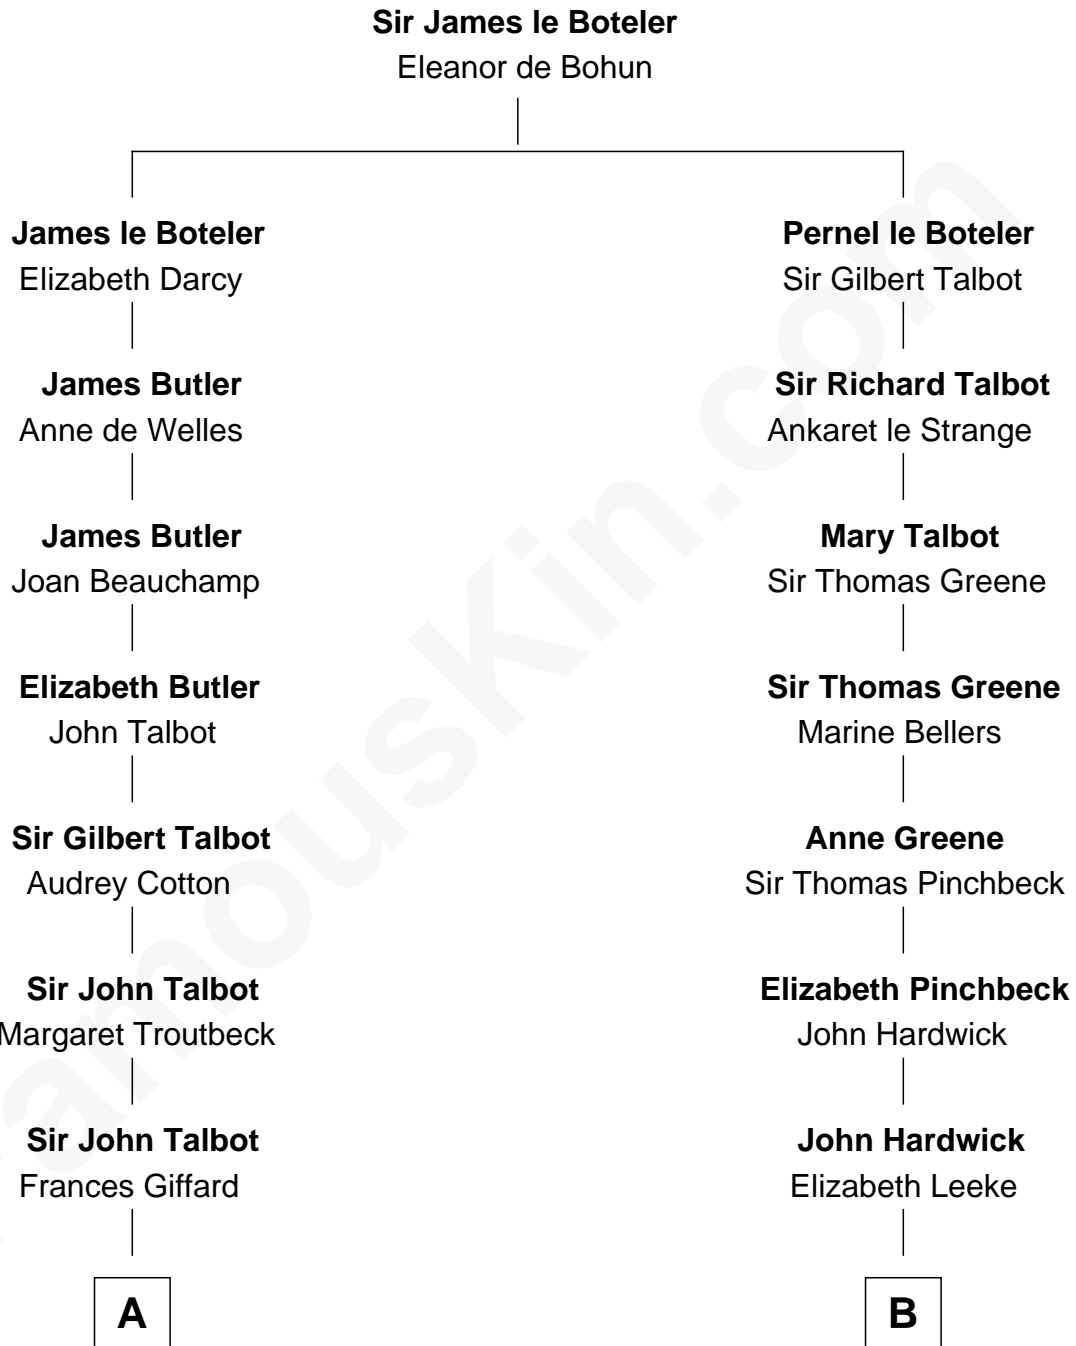

FamousKin.com

Relationship Chart of

Benedict Cumberbatch

Movie, Television and Stage Actor

14th cousin 5 times removed of

Charles Carroll

Signer of the Declaration of Independence

C

Henry Carlton Cumberbatch

Pauline Ellen Laing Congdon

Timothy Carlton Congdon Cumberbatch

Wanda Ventham

Benedict Cumberbatch

Movie, Television and Stage Actor

FamousKin.com