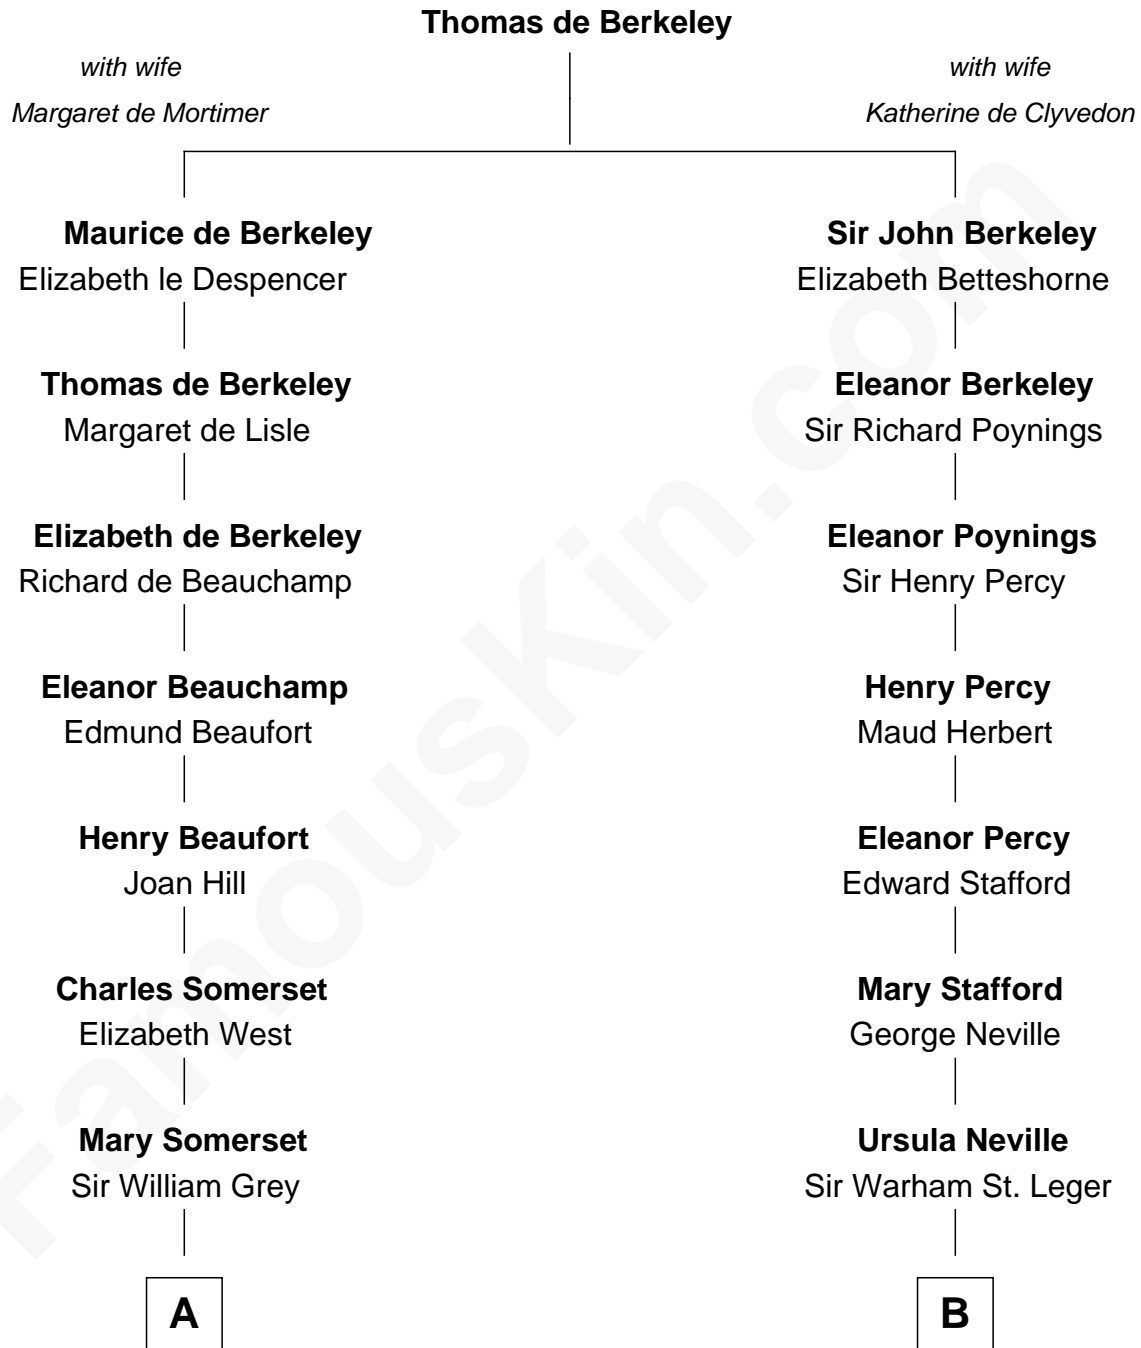

FamousKin.com Relationship Chart of

Benedict Cumberbatch
Movie, Television and Stage Actor

13th cousin 7 times removed of

Daniel Carroll
Signer of the U.S. Constitution

C

Henry Alfred Cumberbatch

Hélène Gertrude Rees

Henry Carlton Cumberbatch

Pauline Ellen Laing Congdon

Timothy Carlton Congdon Cumberbatch

Wanda Ventham

Benedict Cumberbatch

Movie, Television and Stage Actor