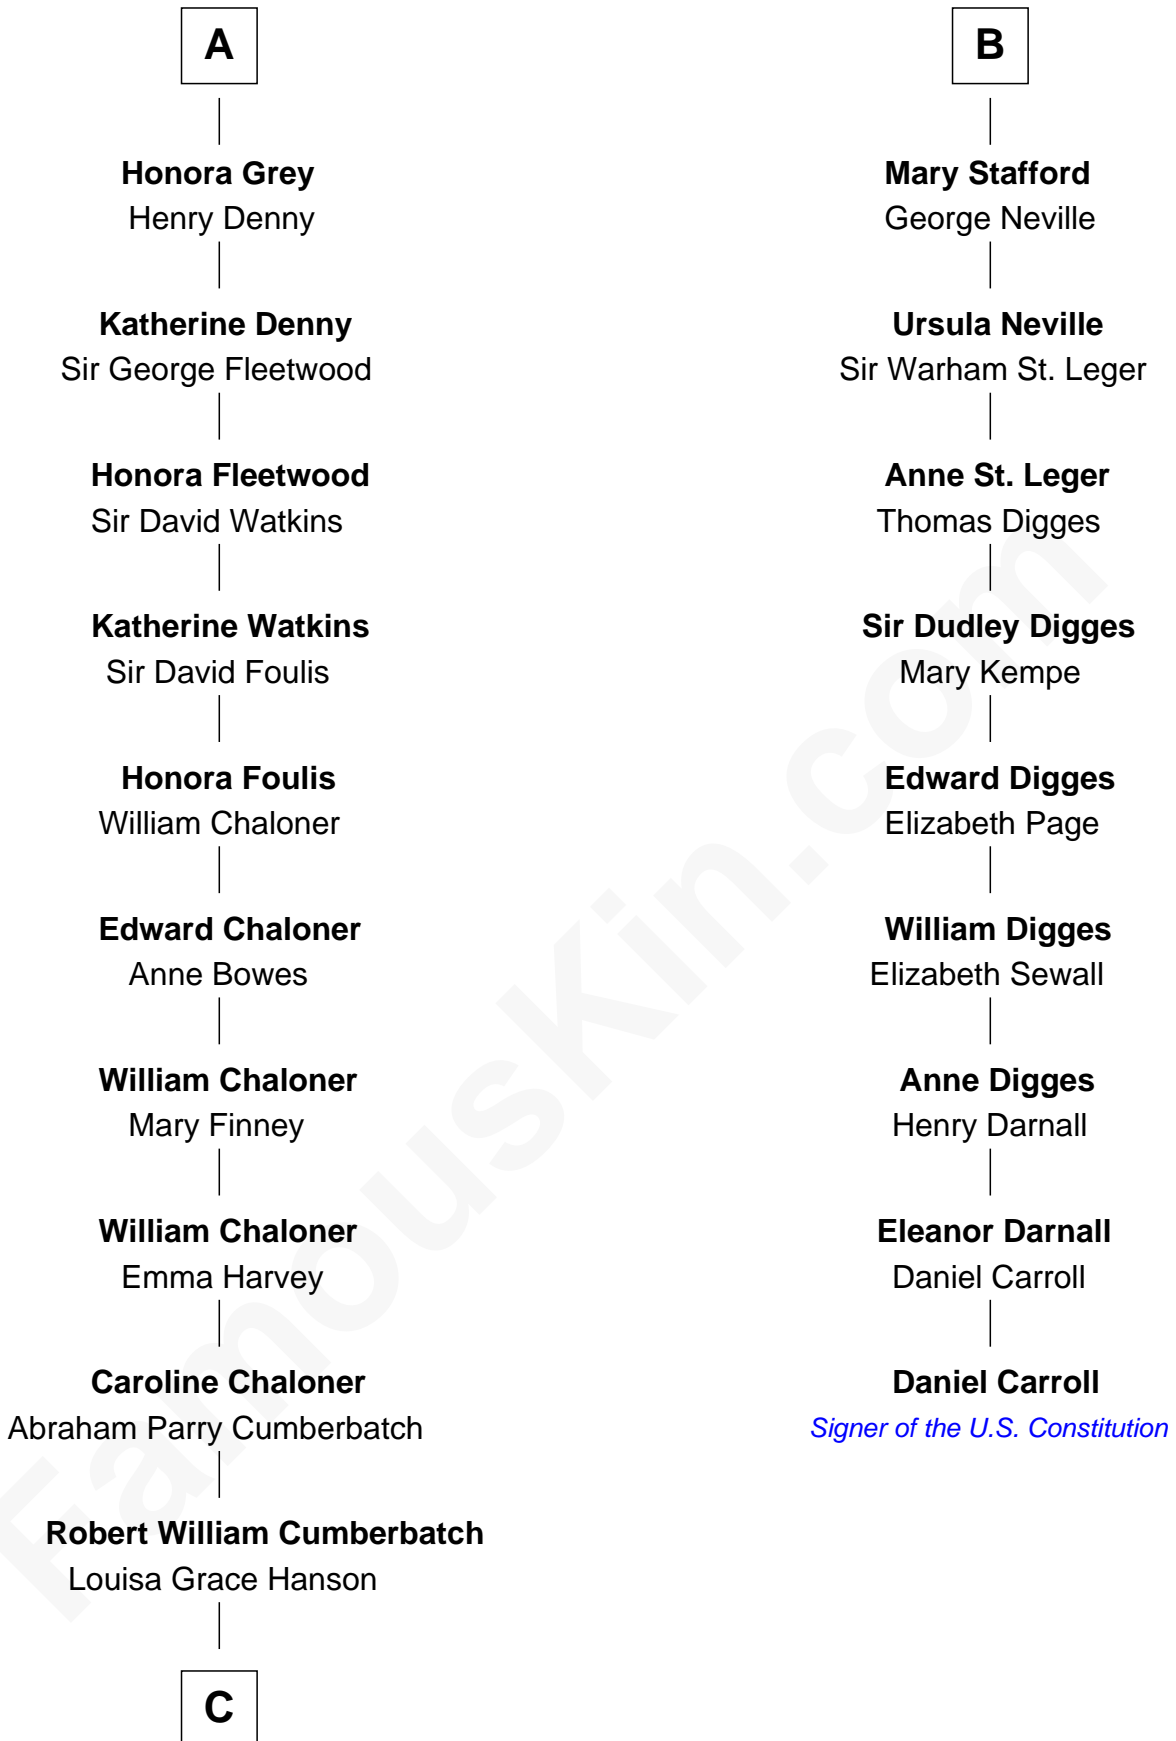

FamousKin.com Relationship Chart of

Benedict Cumberbatch
Movie, Television and Stage Actor

15th cousin 5 times removed of

Daniel Carroll

Signer of the U.S. Constitution

C

Henry Alfred Cumberbatch

Hélène Gertrude Rees