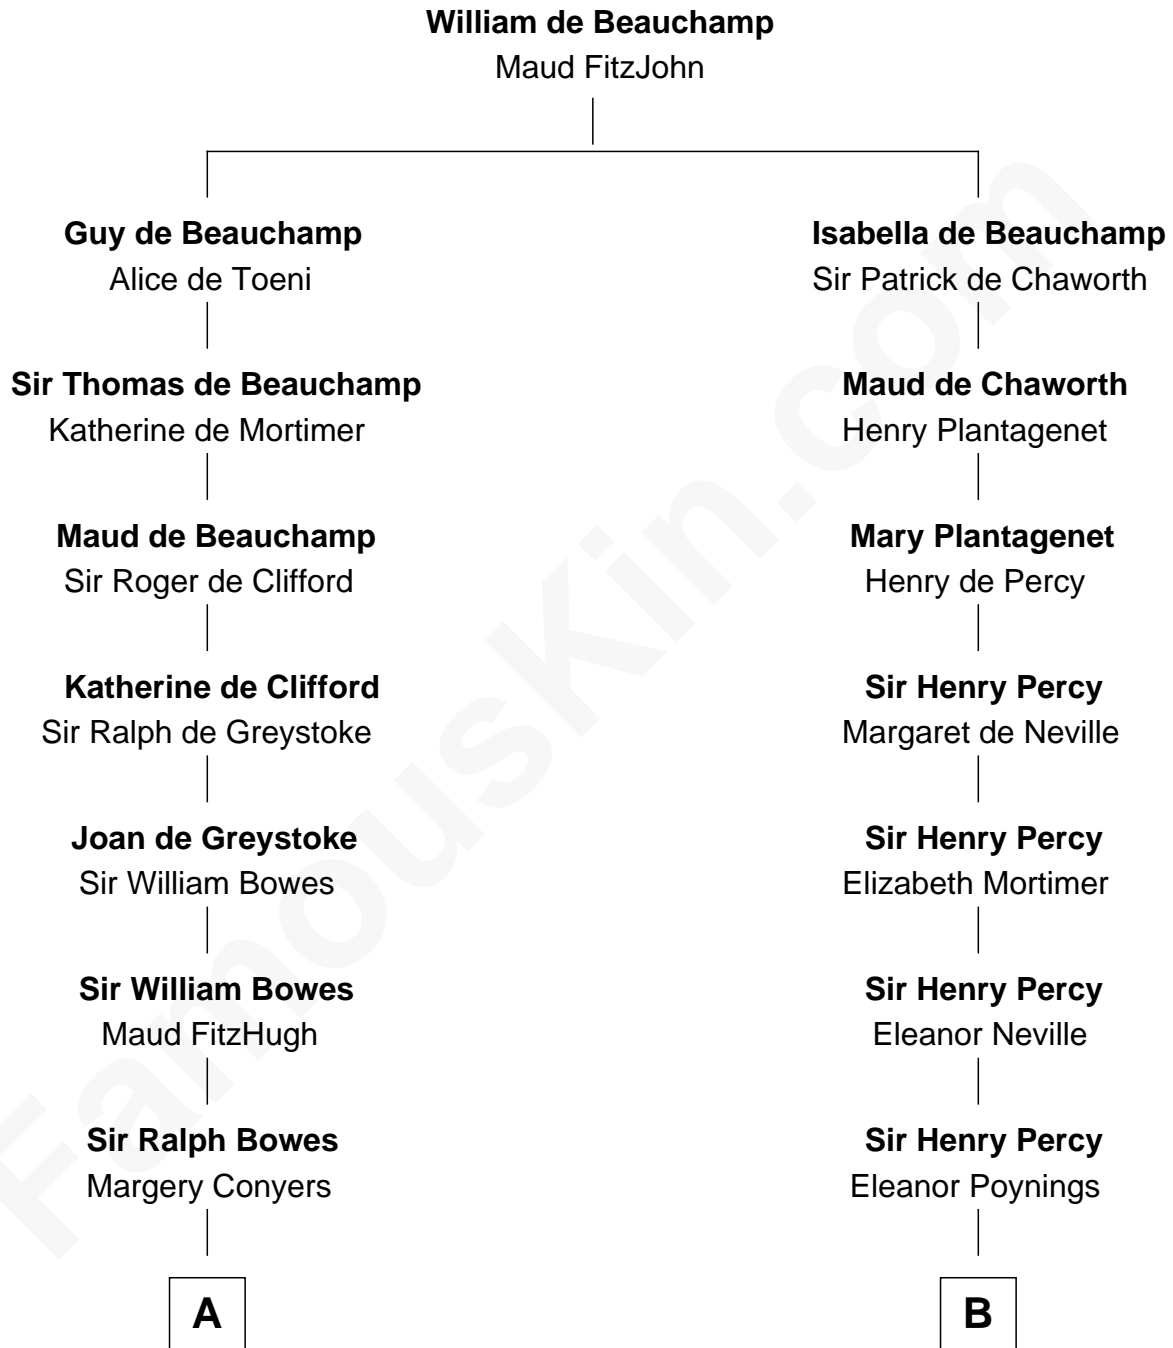

# FamousKin.com Relationship Chart of

**Benedict Cumberbatch**  
*Movie, Television and Stage Actor*

17th cousin 3 times removed of

**Daniel Carroll**  
*Signer of the U.S. Constitution*

**C**

Henry Alfred Cumberbatch

Hélène Gertrude Rees

Henry Carlton Cumberbatch

Pauline Ellen Laing Congdon

Timothy Carlton Congdon Cumberbatch

Wanda Ventham

**Benedict Cumberbatch**

*Movie, Television and Stage Actor*

FamousKin.com