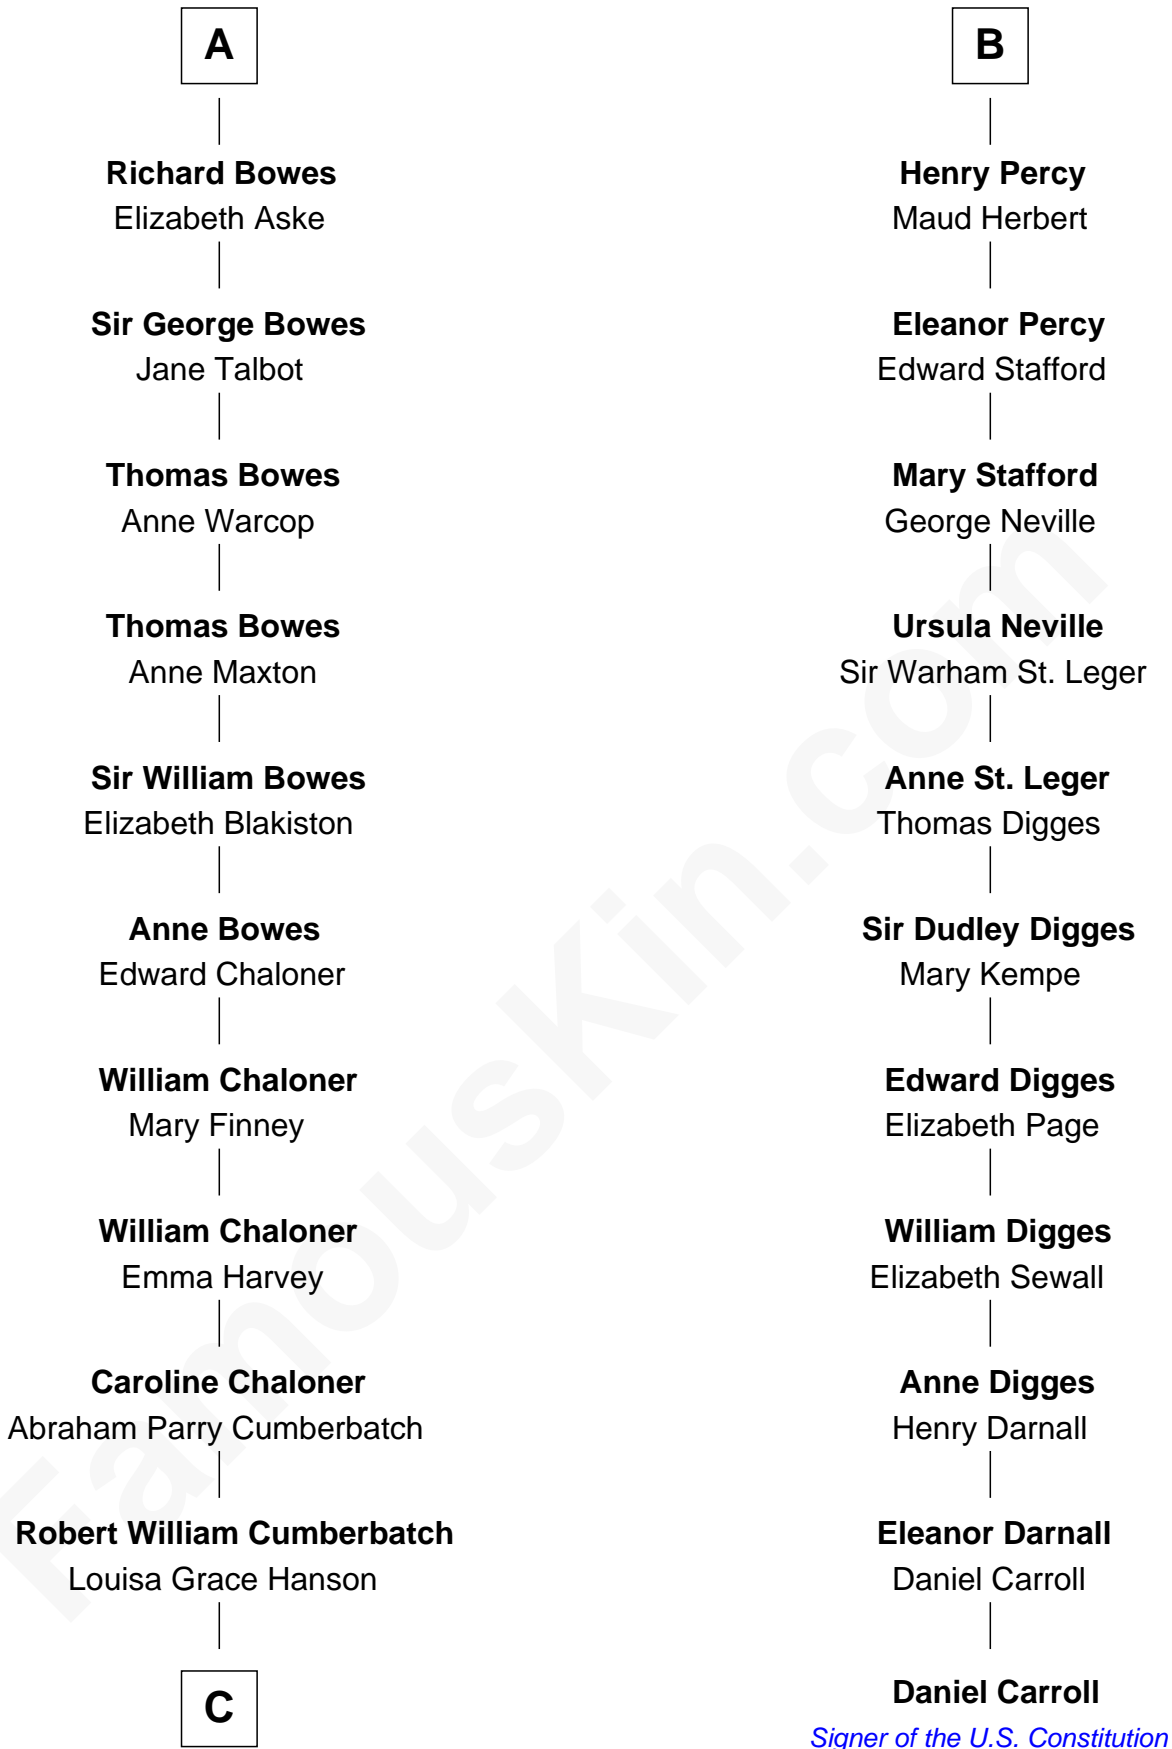

# FamousKin.com Relationship Chart of

**Benedict Cumberbatch**  
*Movie, Television and Stage Actor*

17th cousin 3 times removed of

**Daniel Carroll**  
*Signer of the U.S. Constitution*

**C**

Henry Alfred Cumberbatch

Hélène Gertrude Rees

Henry Carlton Cumberbatch

Pauline Ellen Laing Congdon

Timothy Carlton Congdon Cumberbatch

Wanda Ventham

**Benedict Cumberbatch**

*Movie, Television and Stage Actor*

FamousKin.com