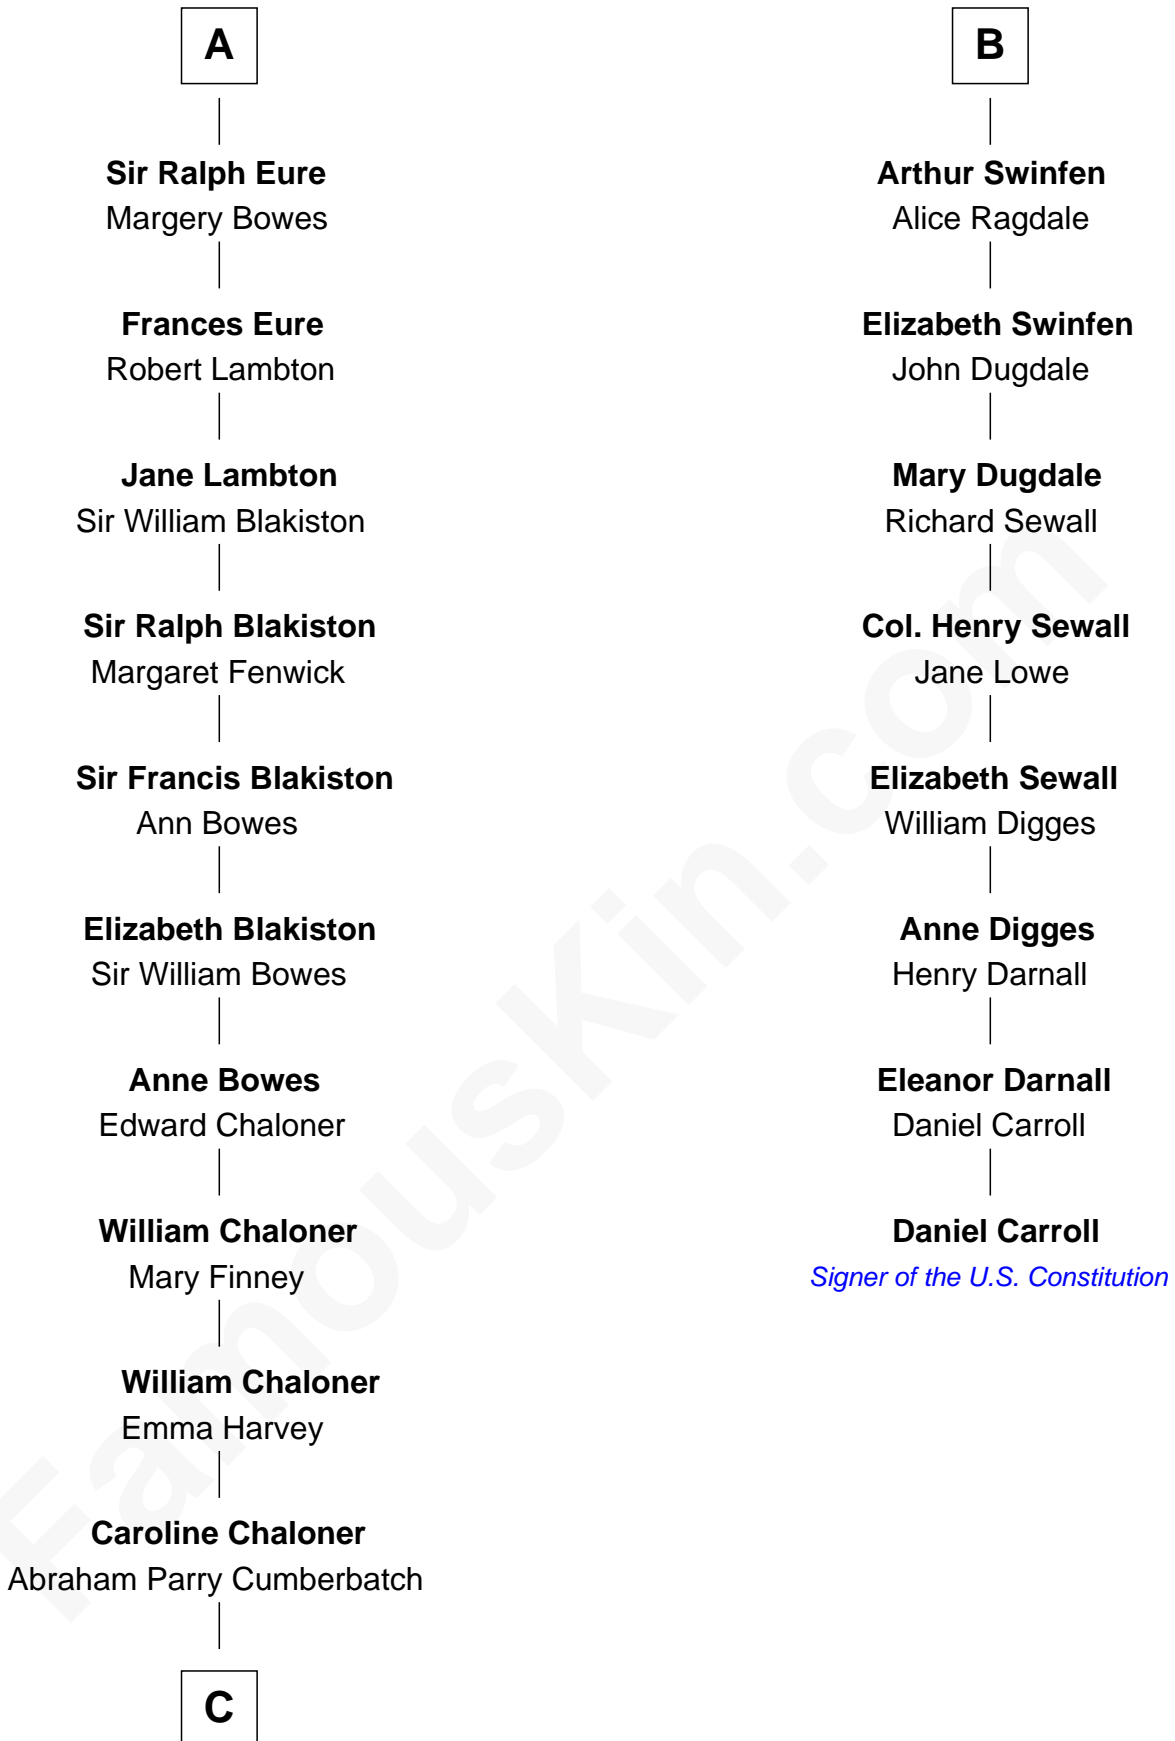

FamousKin.com Relationship Chart of

Benedict Cumberbatch

Movie, Television and Stage Actor

14th cousin 7 times removed of

Daniel Carroll

Signer of the U.S. Constitution

C

Robert William Cumberbatch

Louisa Grace Hanson

Henry Alfred Cumberbatch

Hélène Gertrude Rees

Henry Carlton Cumberbatch

Pauline Ellen Laing Congdon

Timothy Carlton Congdon Cumberbatch

Wanda Ventham

Benedict Cumberbatch