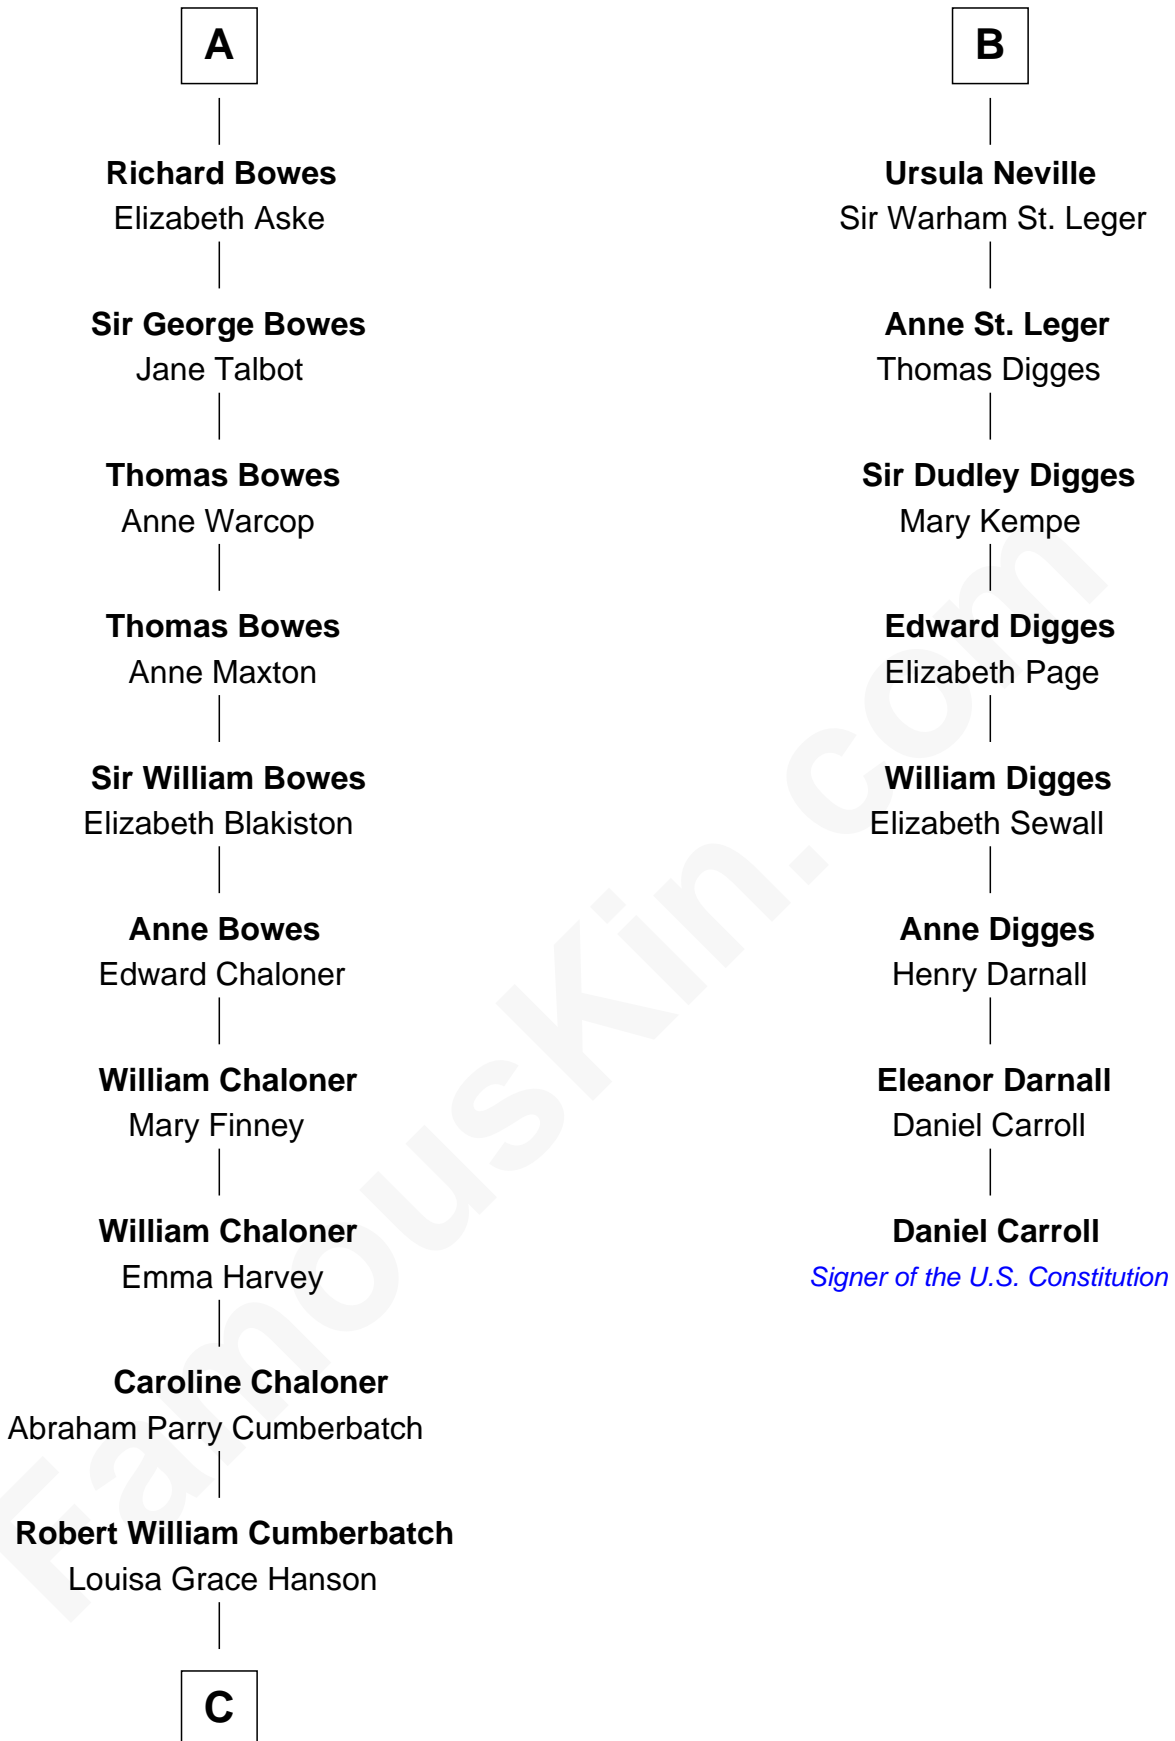

FamousKin.com Relationship Chart of

Benedict Cumberbatch
Movie, Television and Stage Actor

14th cousin 6 times removed of

Daniel Carroll
Signer of the U.S. Constitution

C

Henry Alfred Cumberbatch

Hélène Gertrude Rees

Henry Carlton Cumberbatch

Pauline Ellen Laing Congdon

Timothy Carlton Congdon Cumberbatch

Wanda Ventham

Benedict Cumberbatch

Movie, Television and Stage Actor