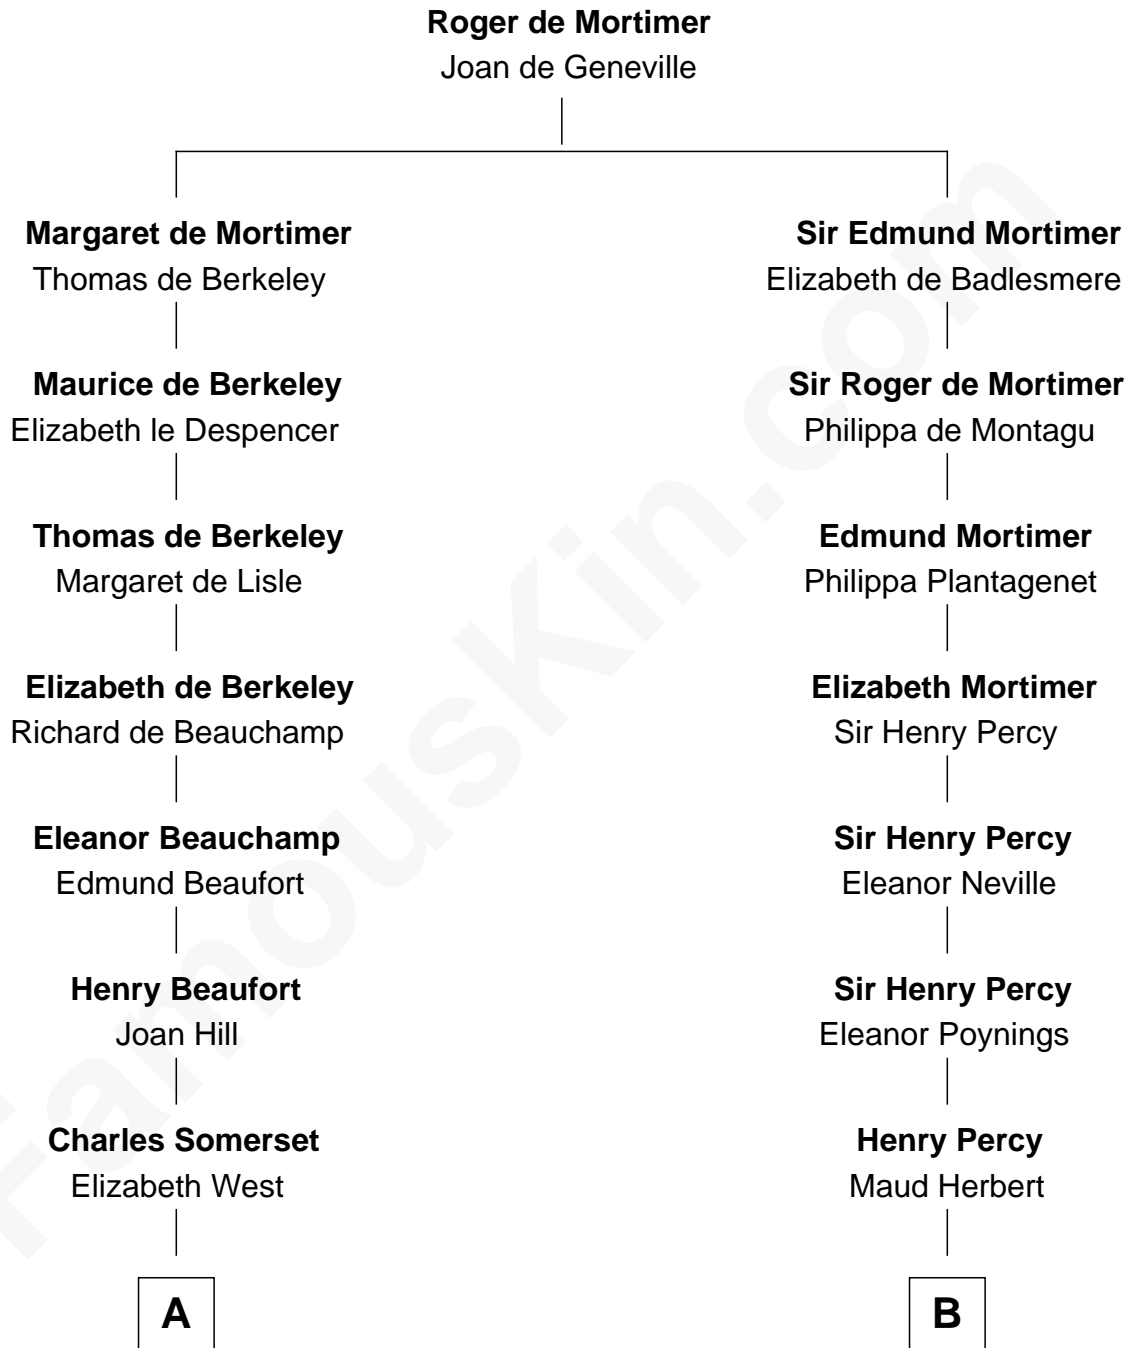

# FamousKin.com Relationship Chart of

**Benedict Cumberbatch**  
Movie, Television and Stage Actor

16th cousin 5 times removed of

**Daniel Carroll**  
Signer of the U.S. Constitution

**C**

Robert William Cumberbatch

Louisa Grace Hanson

Henry Alfred Cumberbatch

Hélène Gertrude Rees

Henry Carlton Cumberbatch

Pauline Ellen Laing Congdon

Timothy Carlton Congdon Cumberbatch

Wanda Ventham

**Benedict Cumberbatch**