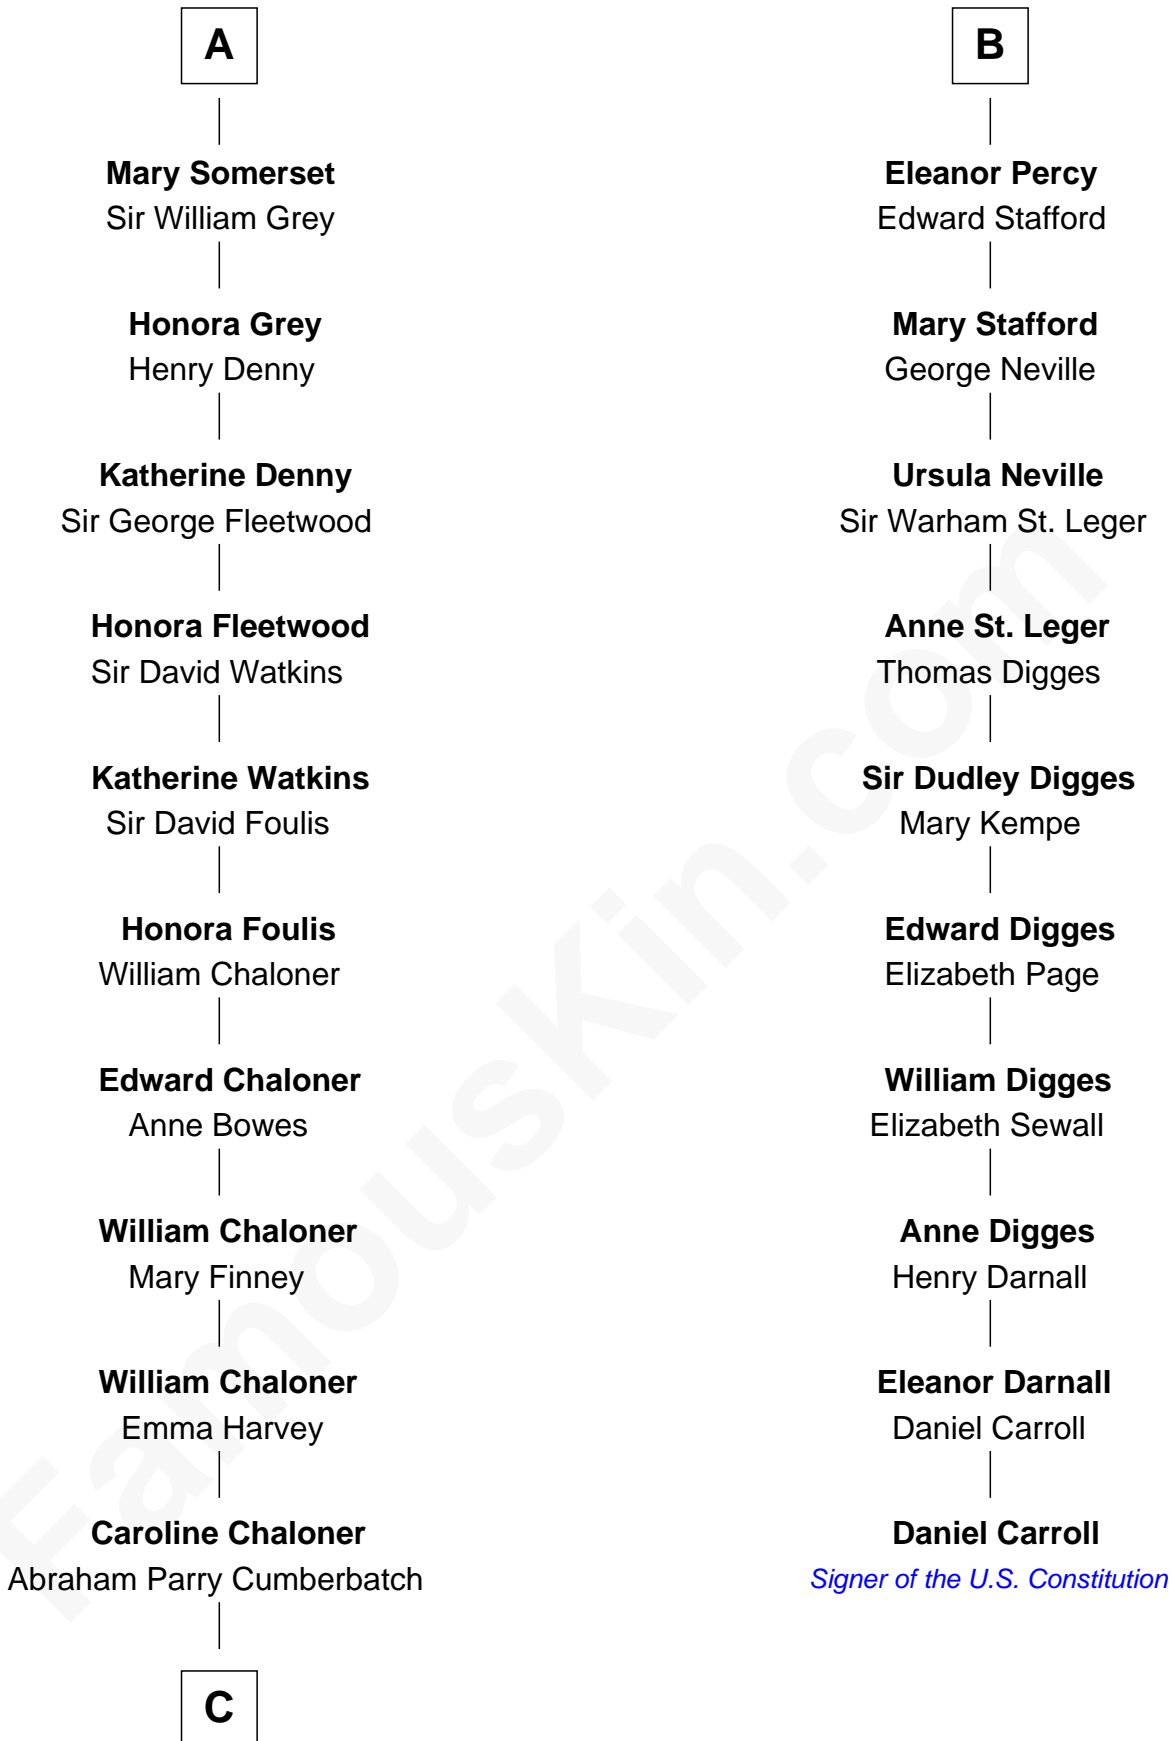

# FamousKin.com Relationship Chart of

**Benedict Cumberbatch**  
Movie, Television and Stage Actor

16th cousin 5 times removed of

**Daniel Carroll**  
Signer of the U.S. Constitution

**C**

Robert William Cumberbatch

Louisa Grace Hanson

Henry Alfred Cumberbatch

Hélène Gertrude Rees

Henry Carlton Cumberbatch

Pauline Ellen Laing Congdon

Timothy Carlton Congdon Cumberbatch

Wanda Ventham

**Benedict Cumberbatch**