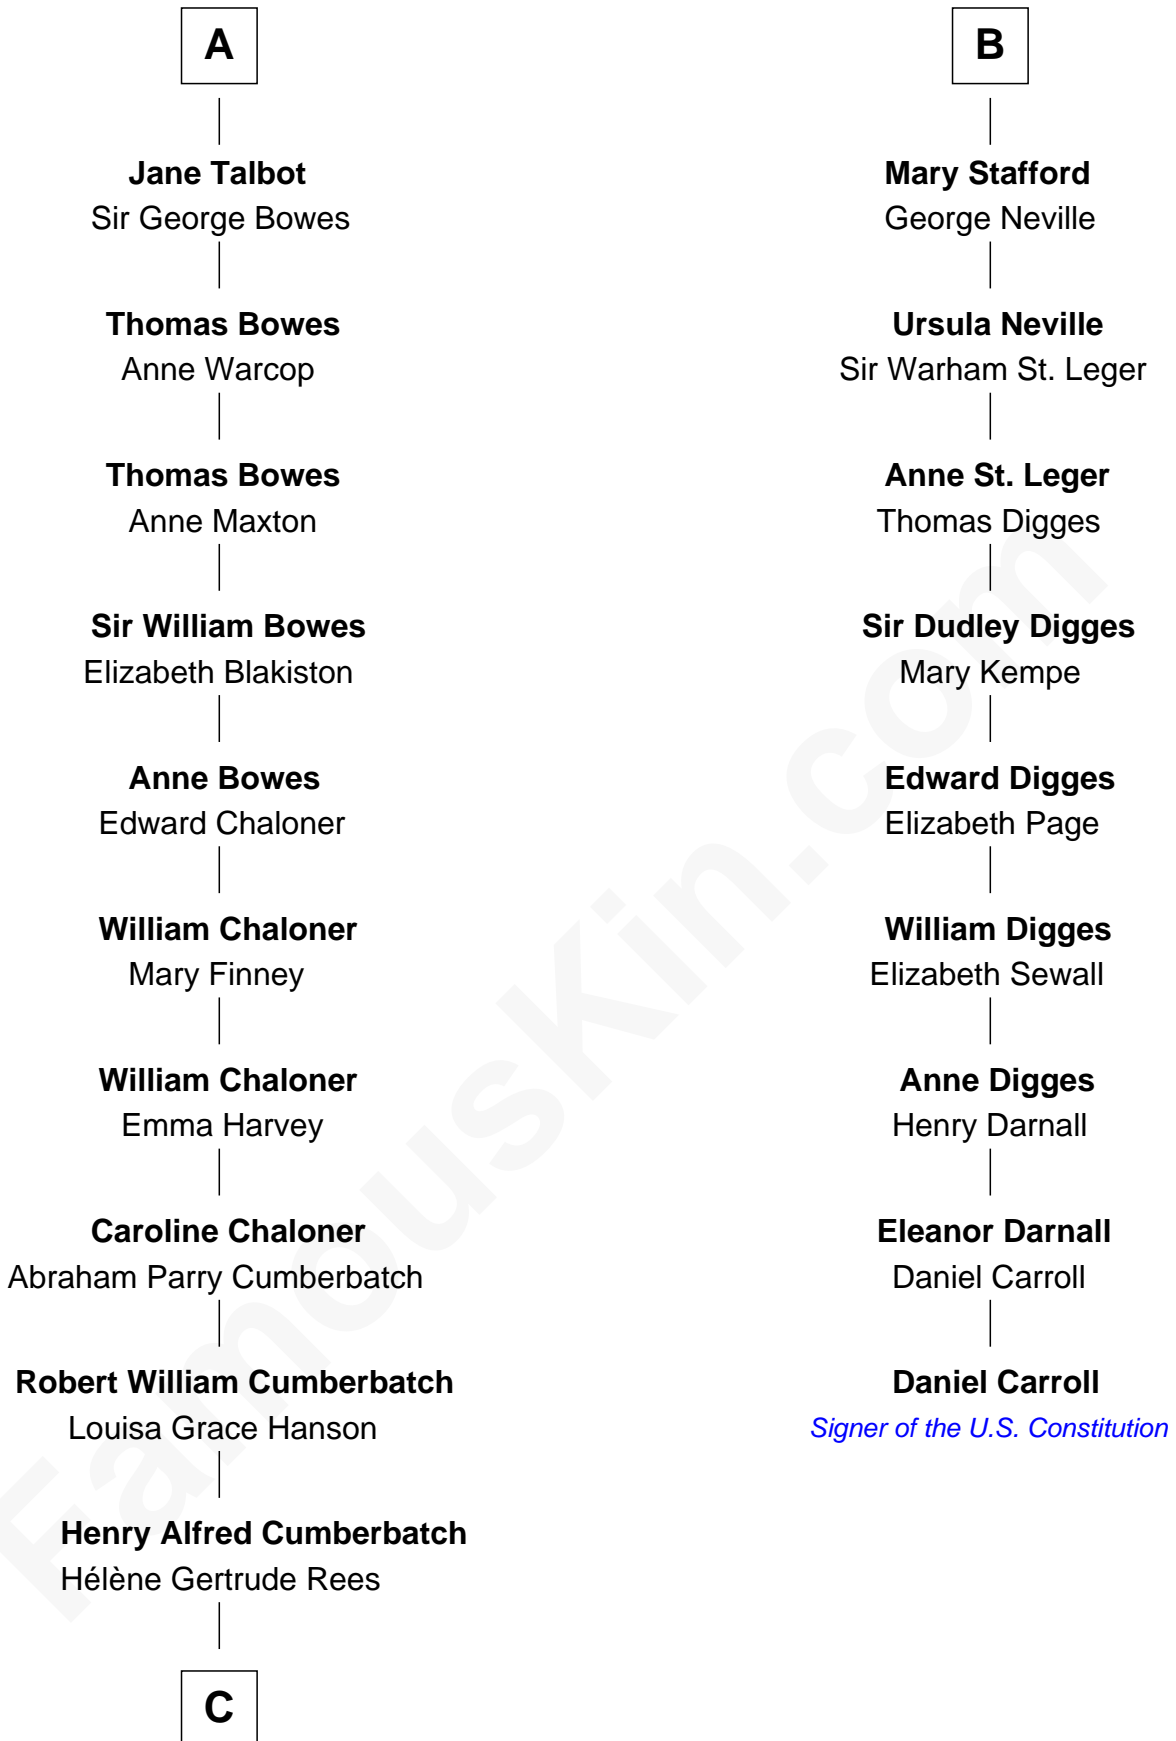

FamousKin.com Relationship Chart of

Benedict Cumberbatch
Movie, Television and Stage Actor

15th cousin 4 times removed of

Daniel Carroll
Signer of the U.S. Constitution

C

Henry Carlton Cumberbatch

Pauline Ellen Laing Congdon