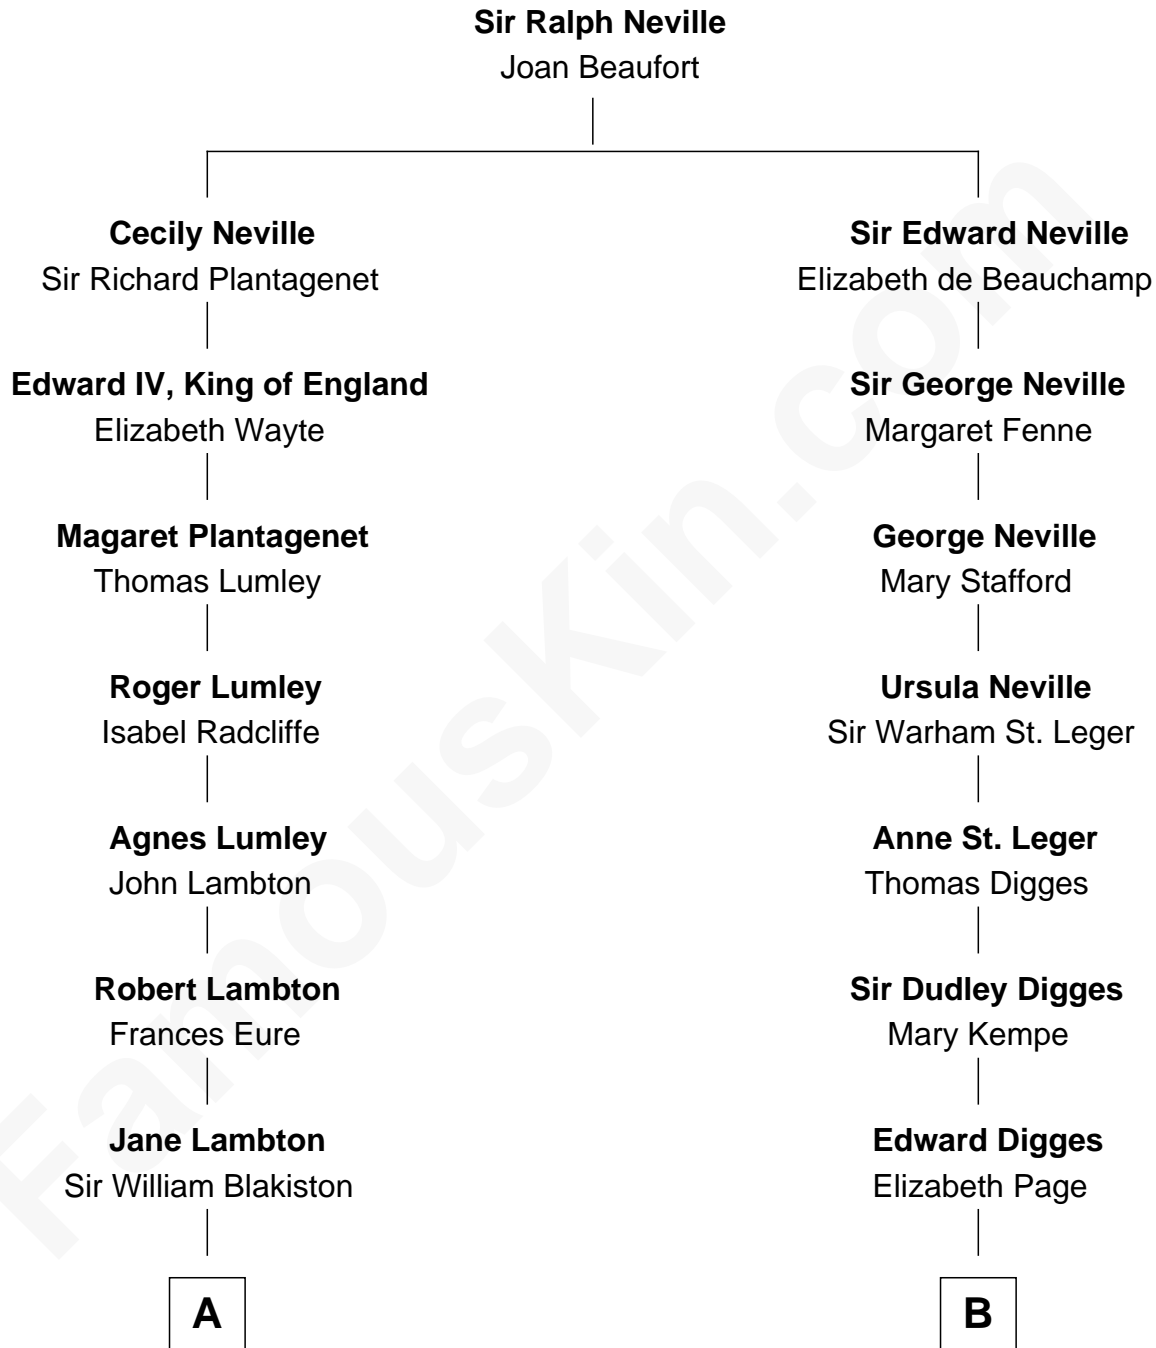

# FamousKin.com Relationship Chart of

**Benedict Cumberbatch**  
*Movie, Television and Stage Actor*

10th cousin 8 times removed of

**Daniel Carroll**  
*Signer of the U.S. Constitution*

**Timothy Carlton Congdon Cumberbatch**

Wanda Ventham

**Benedict Cumberbatch**

*Movie, Television and Stage Actor*

FamousKin.com