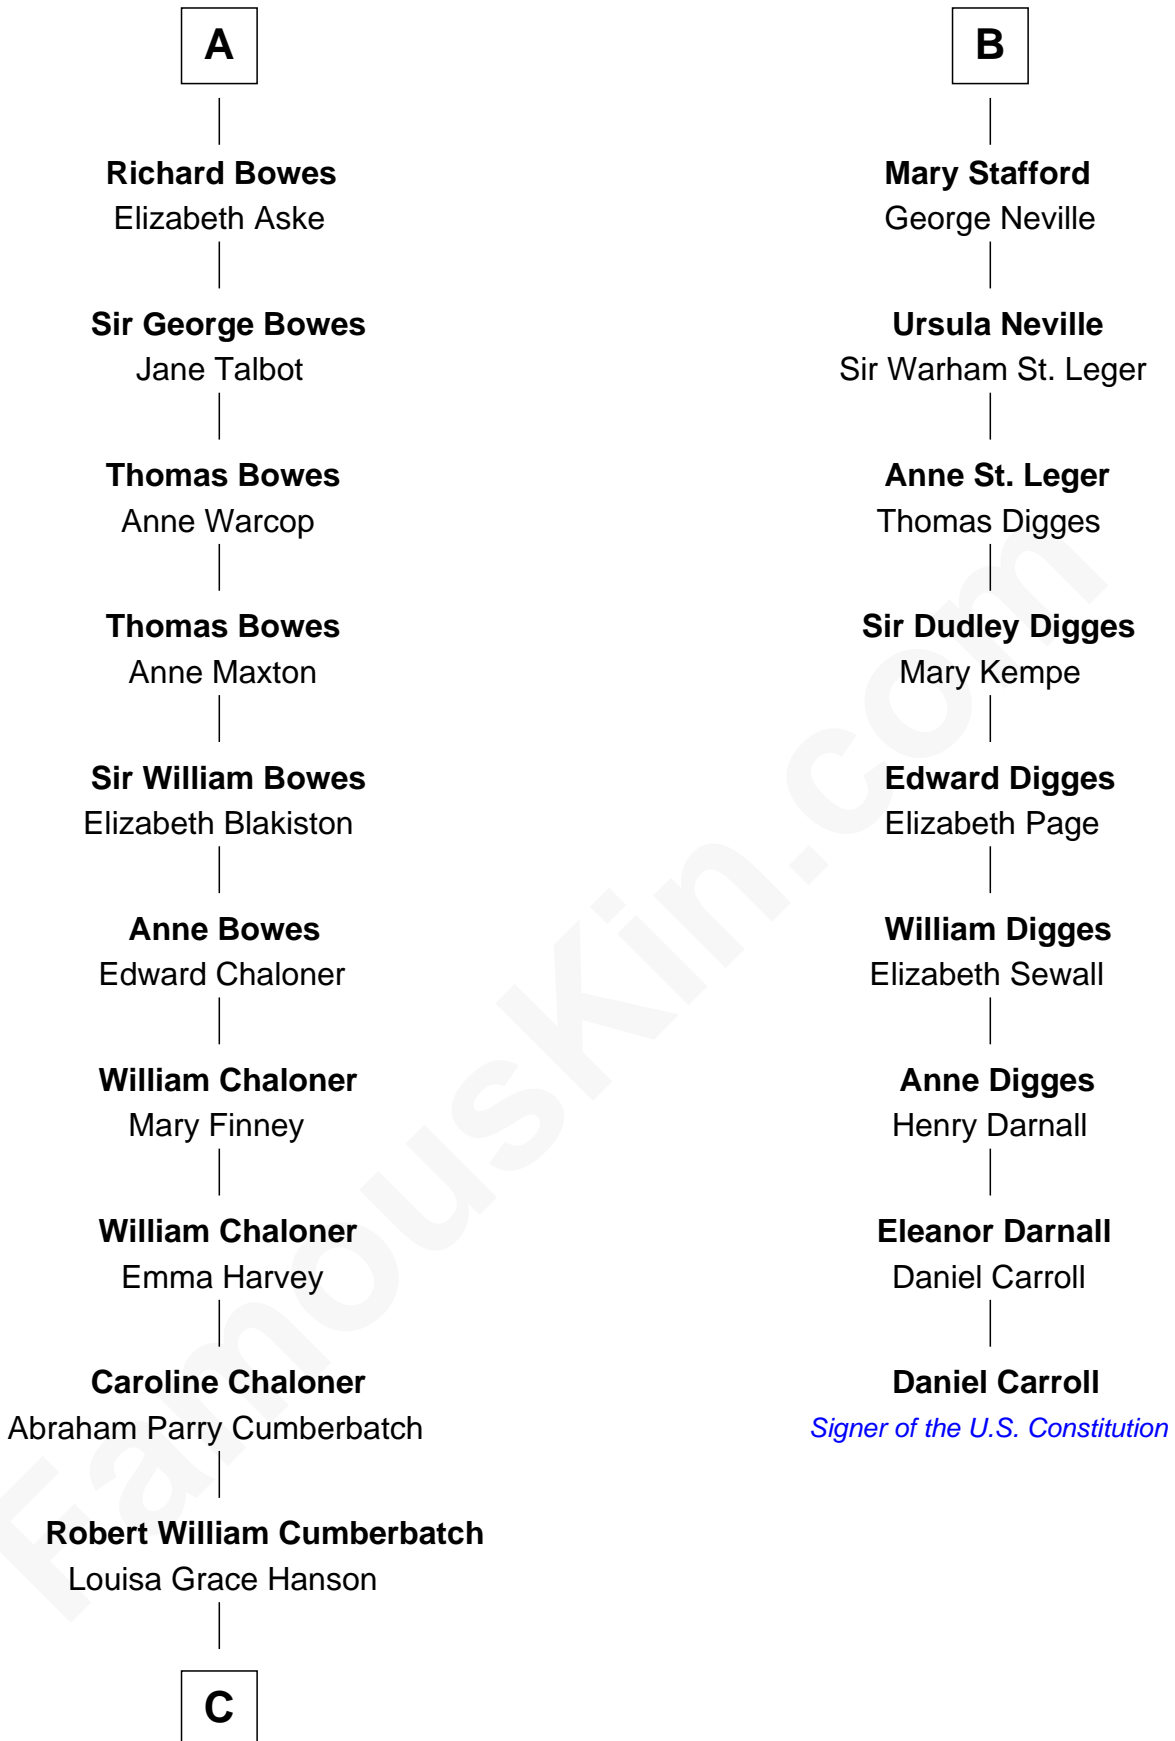

FamousKin.com Relationship Chart of

Benedict Cumberbatch
Movie, Television and Stage Actor

15th cousin 5 times removed of

Daniel Carroll
Signer of the U.S. Constitution

C

Henry Alfred Cumberbatch

Hélène Gertrude Rees

Henry Carlton Cumberbatch

Pauline Ellen Laing Congdon

Timothy Carlton Congdon Cumberbatch

Wanda Ventham

Benedict Cumberbatch

Movie, Television and Stage Actor

FamousKin.com