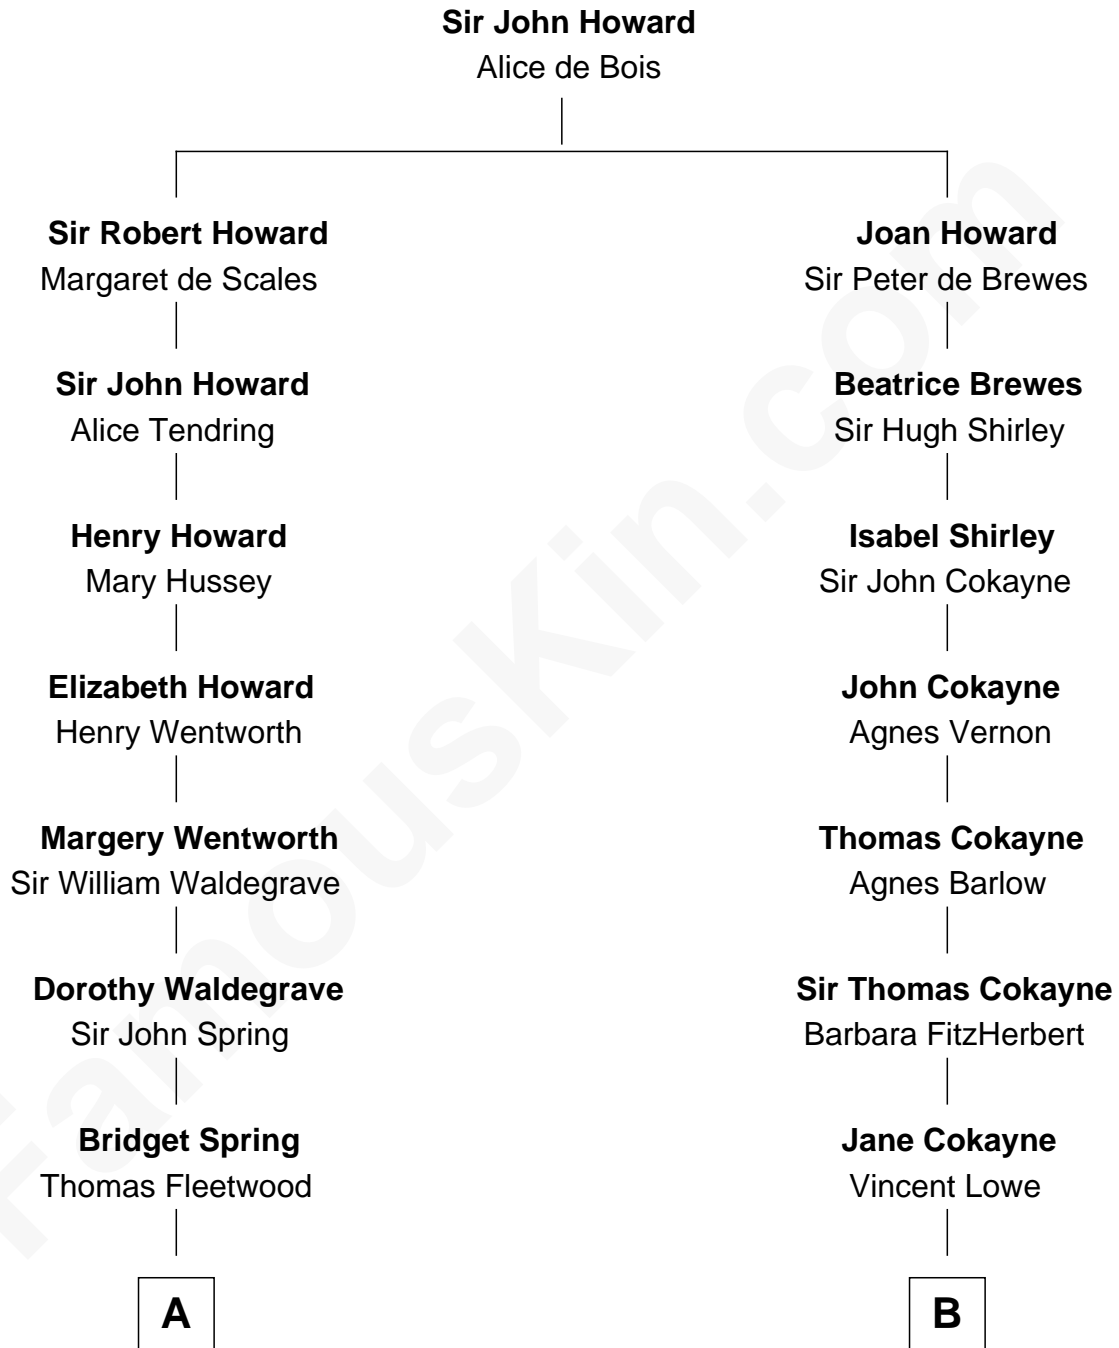

FamousKin.com Relationship Chart of

Benedict Cumberbatch
Movie, Television and Stage Actor

14th cousin 5 times removed of

Daniel Carroll
Signer of the U.S. Constitution

C

Henry Carlton Cumberbatch

Pauline Ellen Laing Congdon

Timothy Carlton Congdon Cumberbatch

Wanda Ventham

Benedict Cumberbatch

Movie, Television and Stage Actor

FamousKin.com