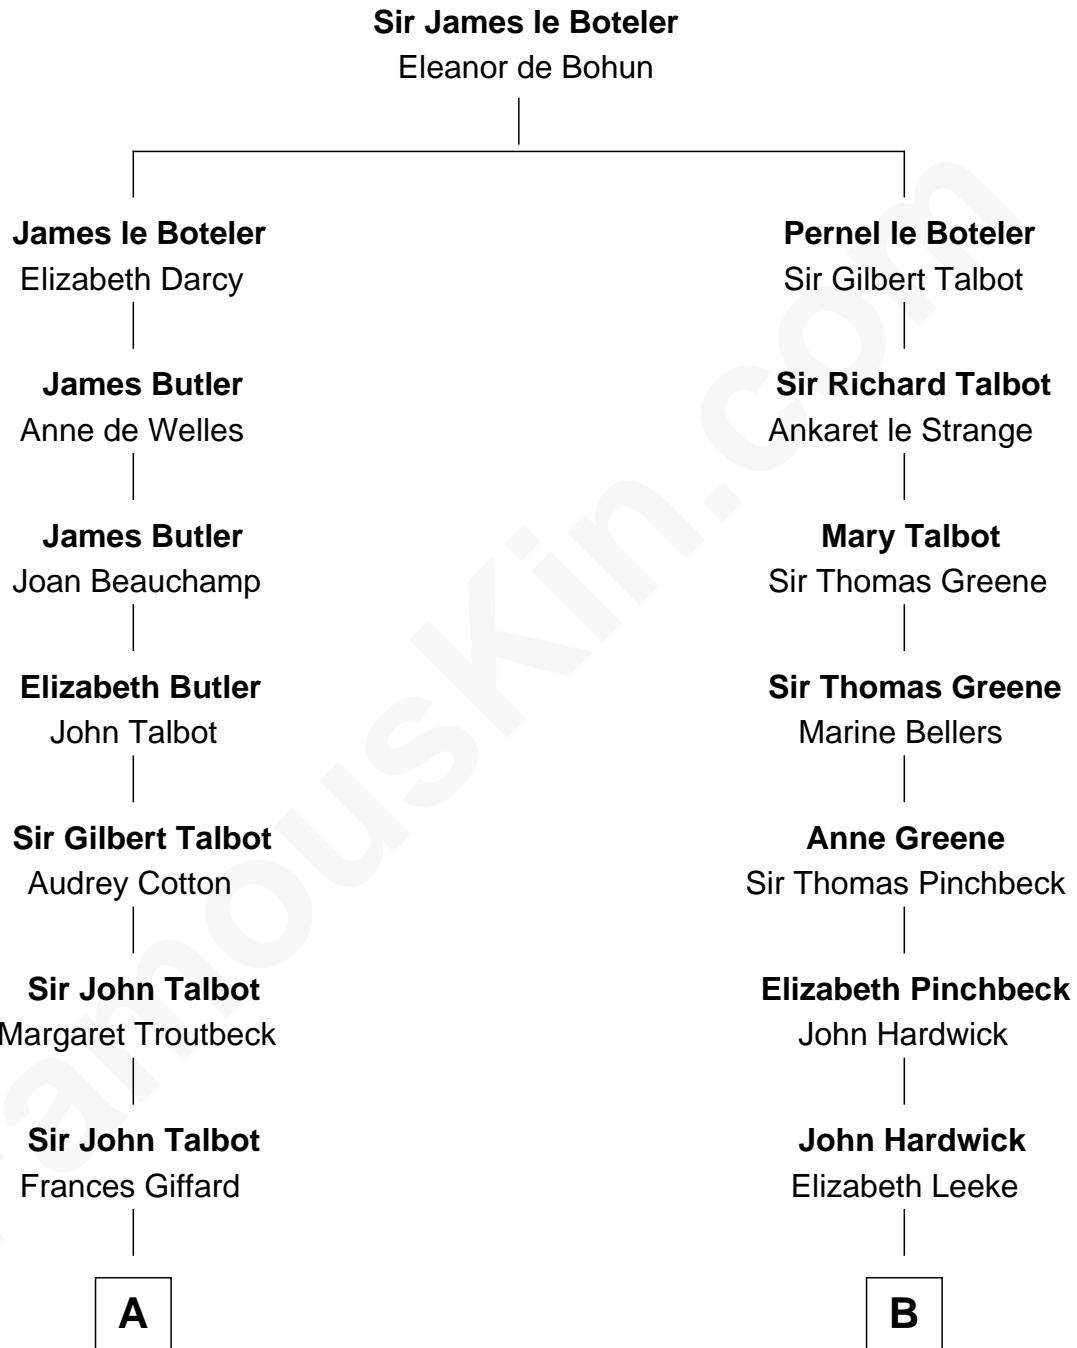

FamousKin.com Relationship Chart of

Benedict Cumberbatch

Movie, Television and Stage Actor

14th cousin 5 times removed of

Daniel Carroll

Signer of the U.S. Constitution

C

Henry Carlton Cumberbatch

Pauline Ellen Laing Congdon

Timothy Carlton Congdon Cumberbatch

Wanda Ventham

Benedict Cumberbatch

Movie, Television and Stage Actor

FamousKin.com