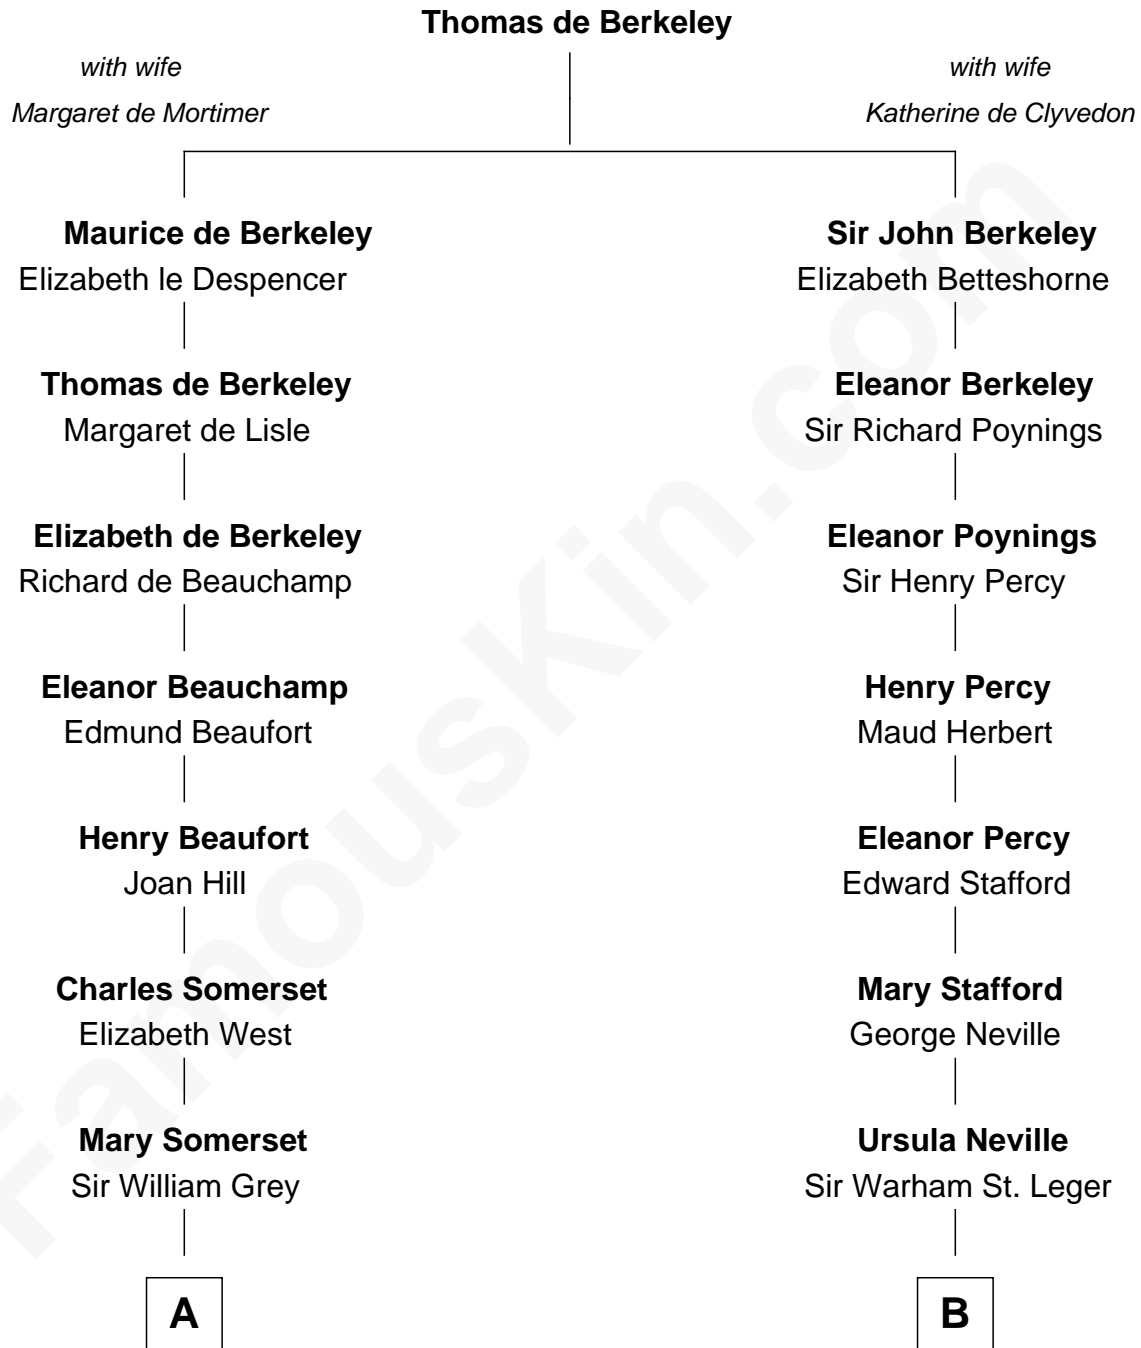

FamousKin.com Relationship Chart of

Benedict Cumberbatch

Movie, Television and Stage Actor

13th cousin 7 times removed of

John Carroll

Founder of Georgetown University

C

Henry Alfred Cumberbatch

Hélène Gertrude Rees

Henry Carlton Cumberbatch

Pauline Ellen Laing Congdon

Timothy Carlton Congdon Cumberbatch

Wanda Ventham

Benedict Cumberbatch

Movie, Television and Stage Actor

FamousKin.com