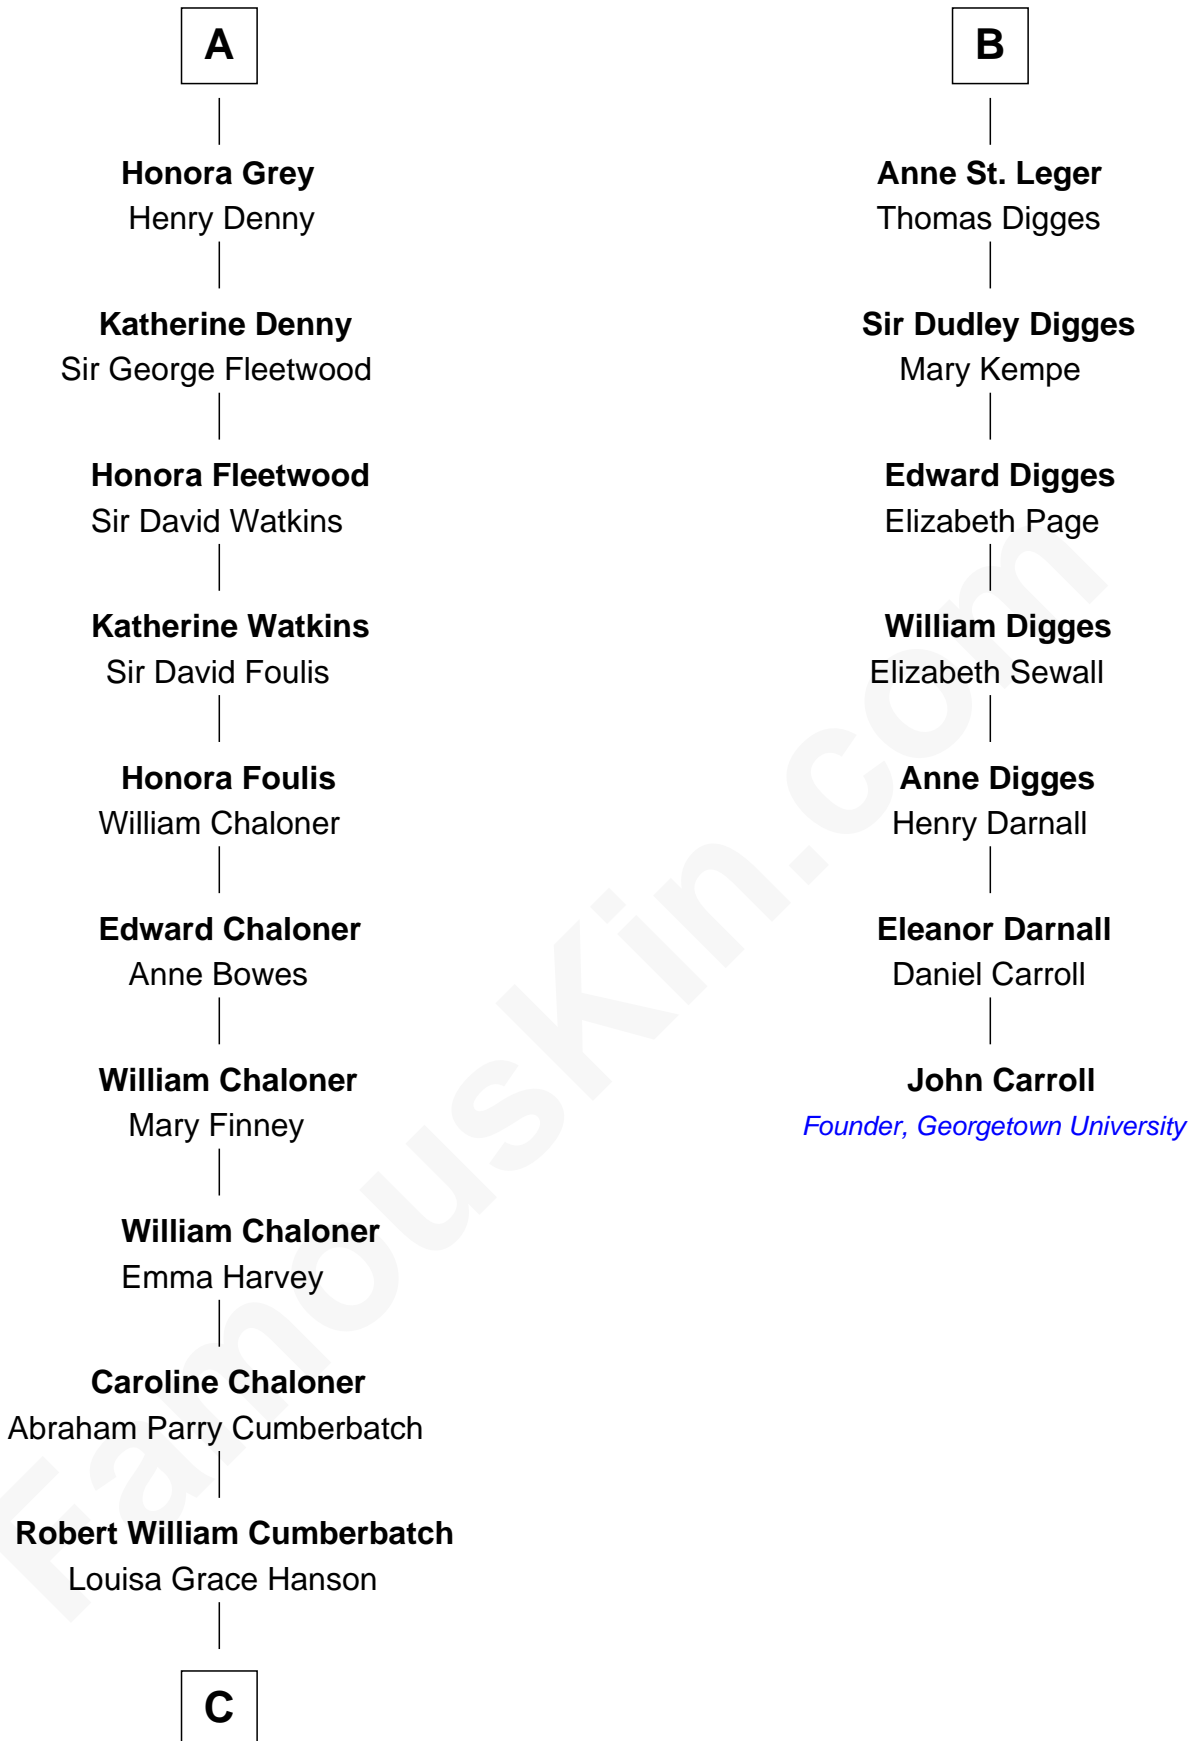

FamousKin.com Relationship Chart of

Benedict Cumberbatch

Movie, Television and Stage Actor

13th cousin 7 times removed of

John Carroll

Founder of Georgetown University

C

Henry Alfred Cumberbatch

Hélène Gertrude Rees

Henry Carlton Cumberbatch

Pauline Ellen Laing Congdon

Timothy Carlton Congdon Cumberbatch

Wanda Ventham

Benedict Cumberbatch

Movie, Television and Stage Actor

FamousKin.com