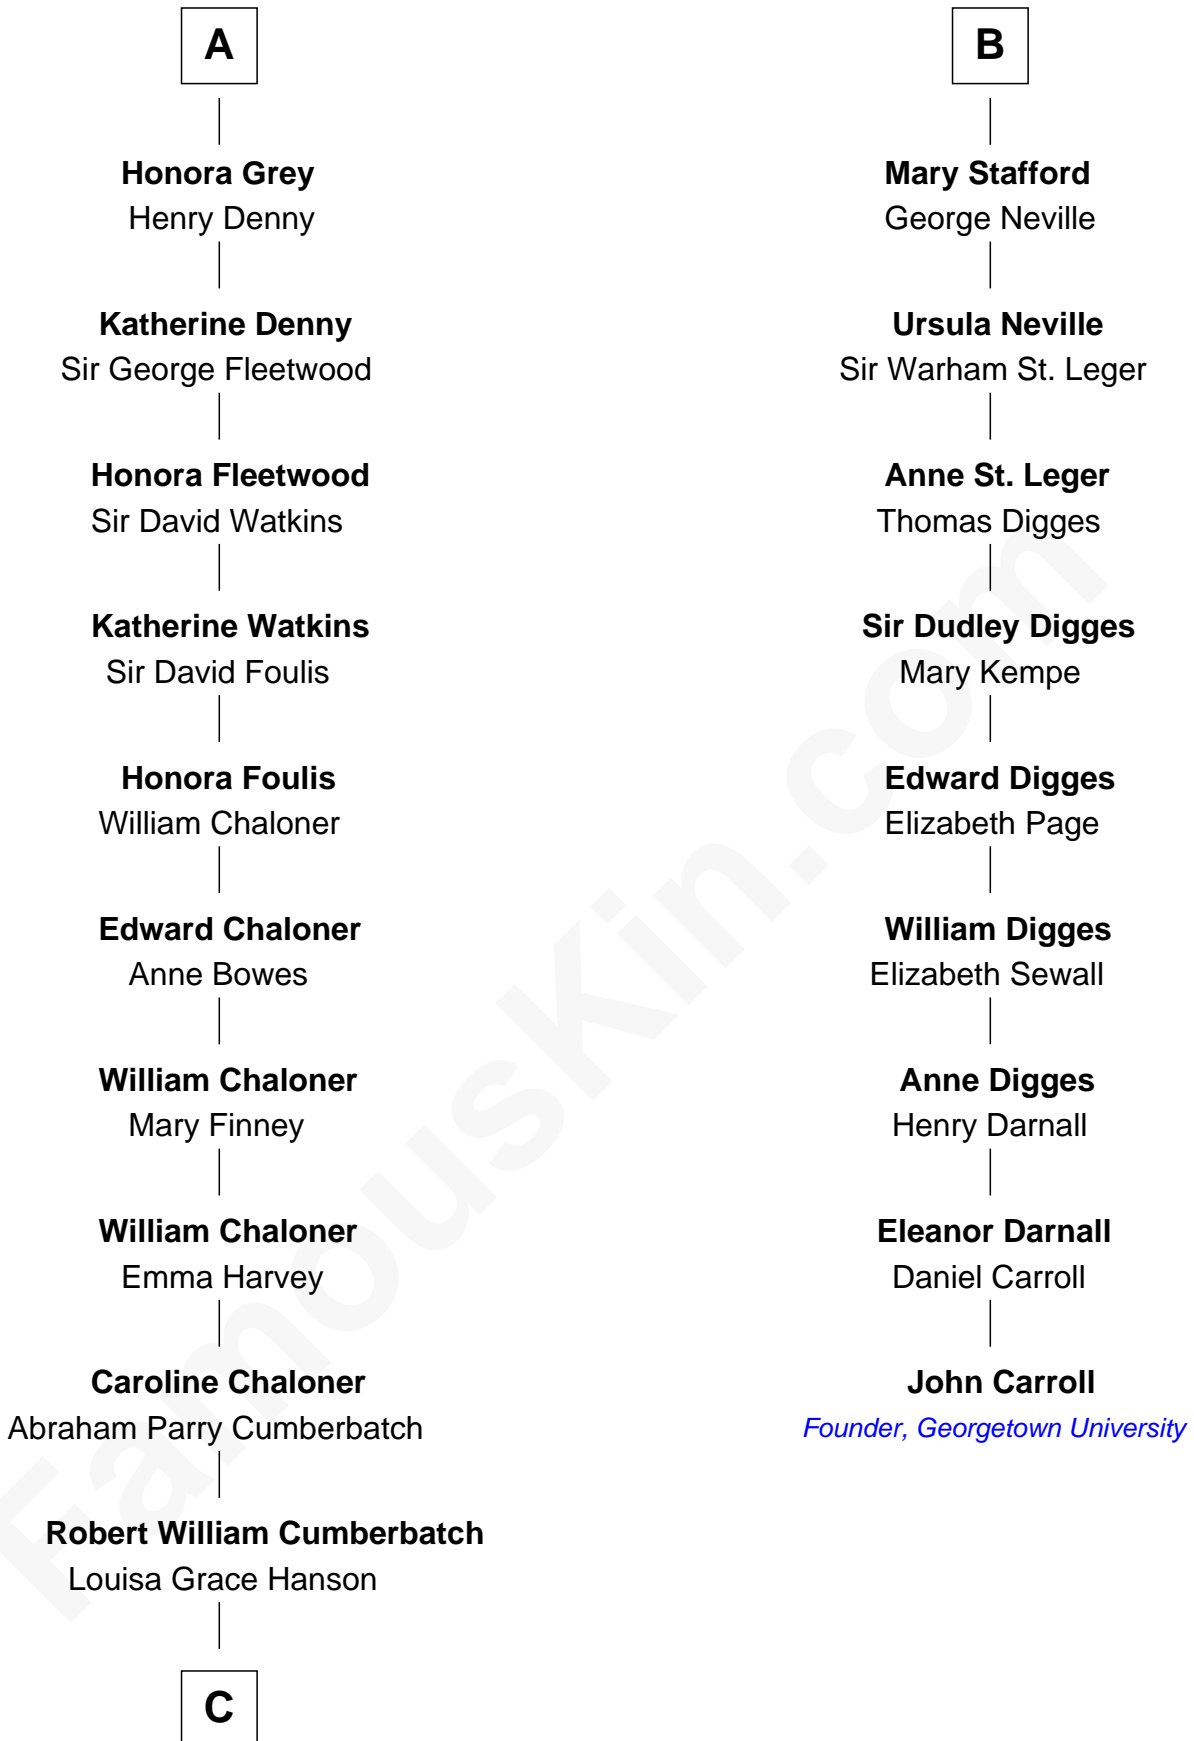

# FamousKin.com Relationship Chart of

**Benedict Cumberbatch**  
*Movie, Television and Stage Actor*

15th cousin 5 times removed of

**John Carroll**  
*Founder of Georgetown University*

**C**

Henry Alfred Cumberbatch

Hélène Gertrude Rees

Henry Carlton Cumberbatch

Pauline Ellen Laing Congdon

Timothy Carlton Congdon Cumberbatch

Wanda Ventham

**Benedict Cumberbatch**

*Movie, Television and Stage Actor*

FamousKin.com