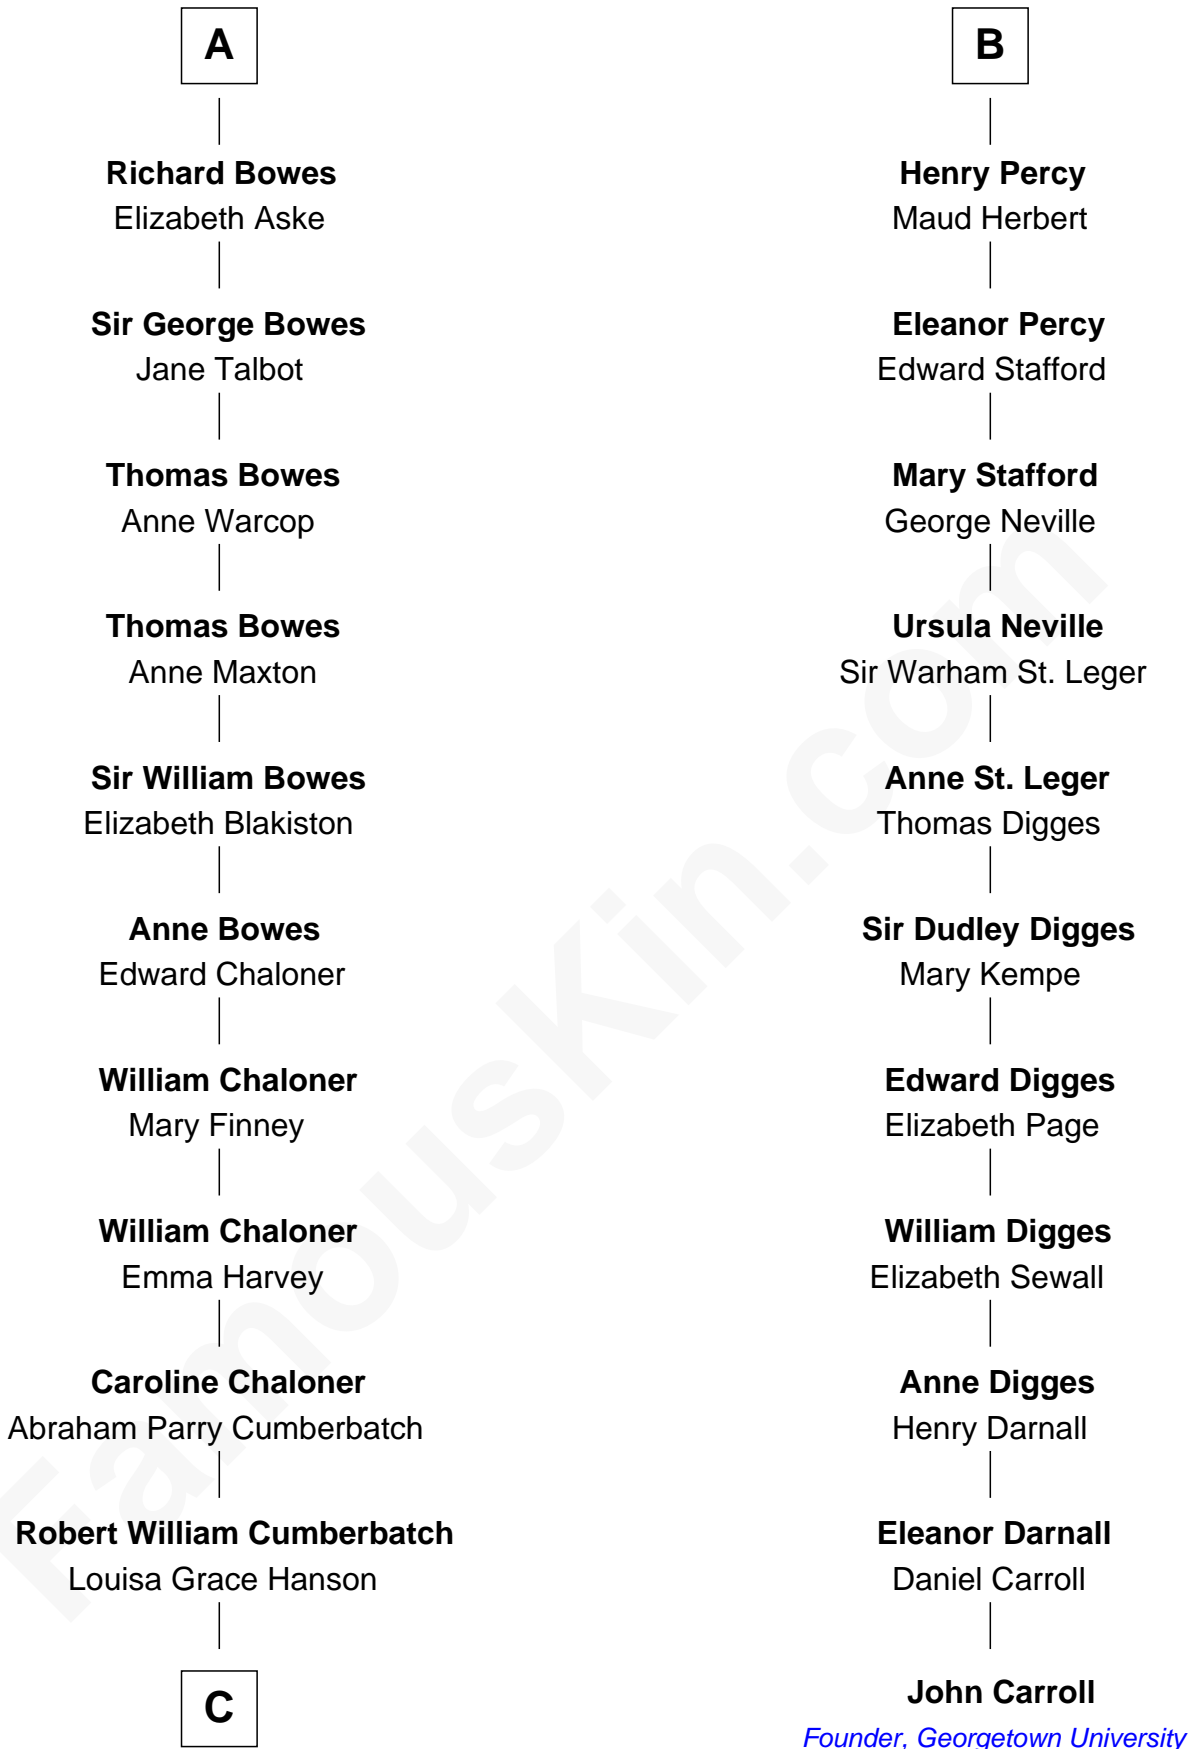

# FamousKin.com Relationship Chart of

**Benedict Cumberbatch**

*Movie, Television and Stage Actor*

17th cousin 3 times removed of

**John Carroll**

*Founder of Georgetown University*

**C**

Henry Alfred Cumberbatch

Hélène Gertrude Rees

Henry Carlton Cumberbatch

Pauline Ellen Laing Congdon

Timothy Carlton Congdon Cumberbatch

Wanda Ventham

**Benedict Cumberbatch**

*Movie, Television and Stage Actor*

FamousKin.com