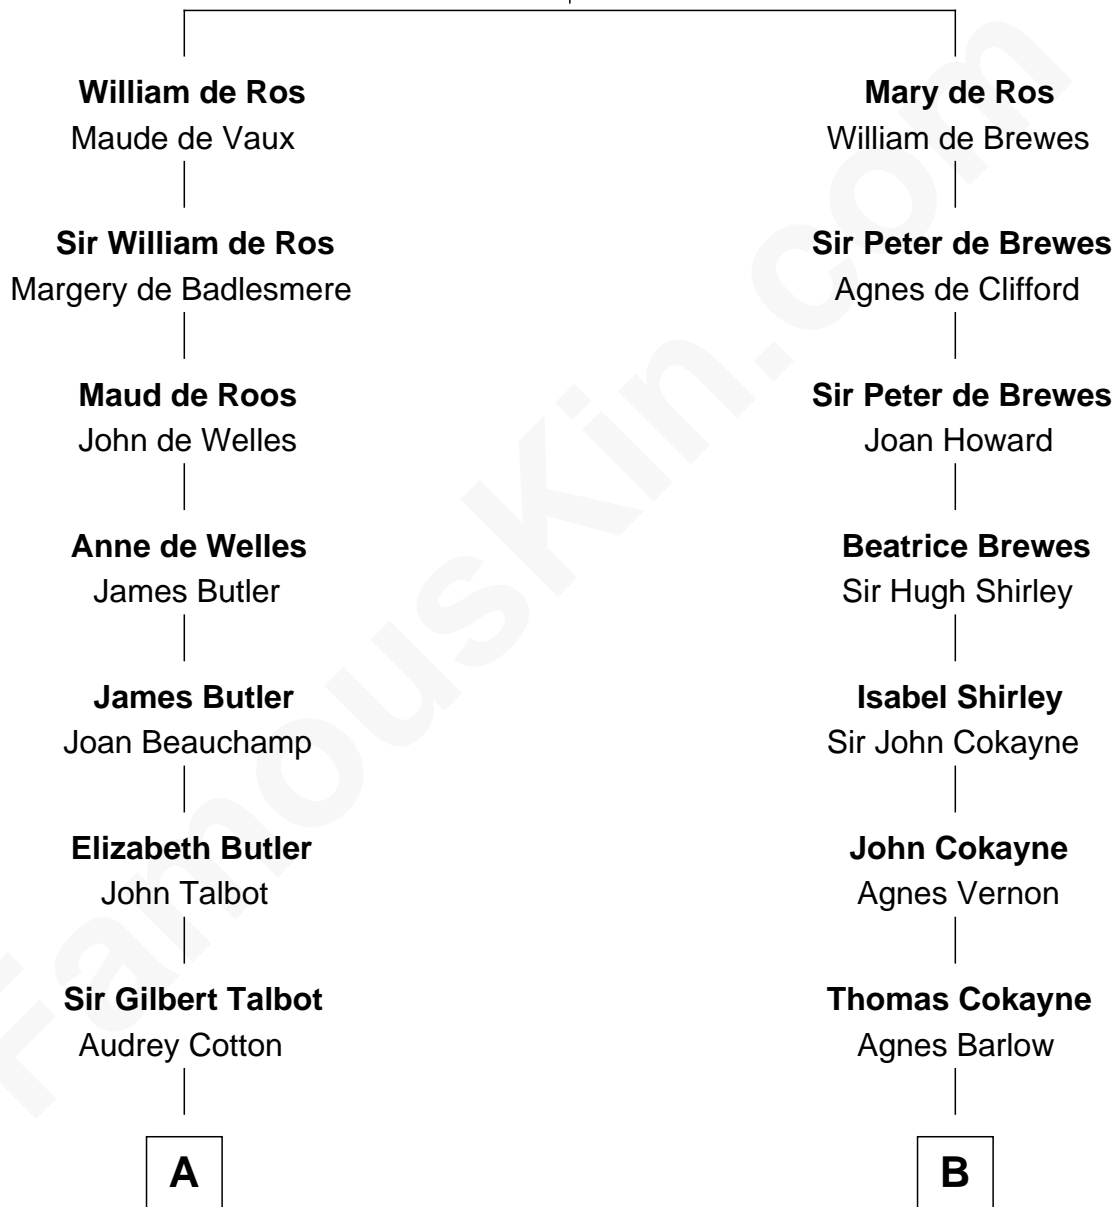

FamousKin.com Relationship Chart of

Benedict Cumberbatch

Movie, Television and Stage Actor

16th cousin 5 times removed of

John Carroll

Founder of Georgetown University

Sir Robert de Ros

Isabel de Aubeney

C

Robert William Cumberbatch

Louisa Grace Hanson

Henry Alfred Cumberbatch

Hélène Gertrude Rees

Henry Carlton Cumberbatch

Pauline Ellen Laing Congdon

Timothy Carlton Congdon Cumberbatch