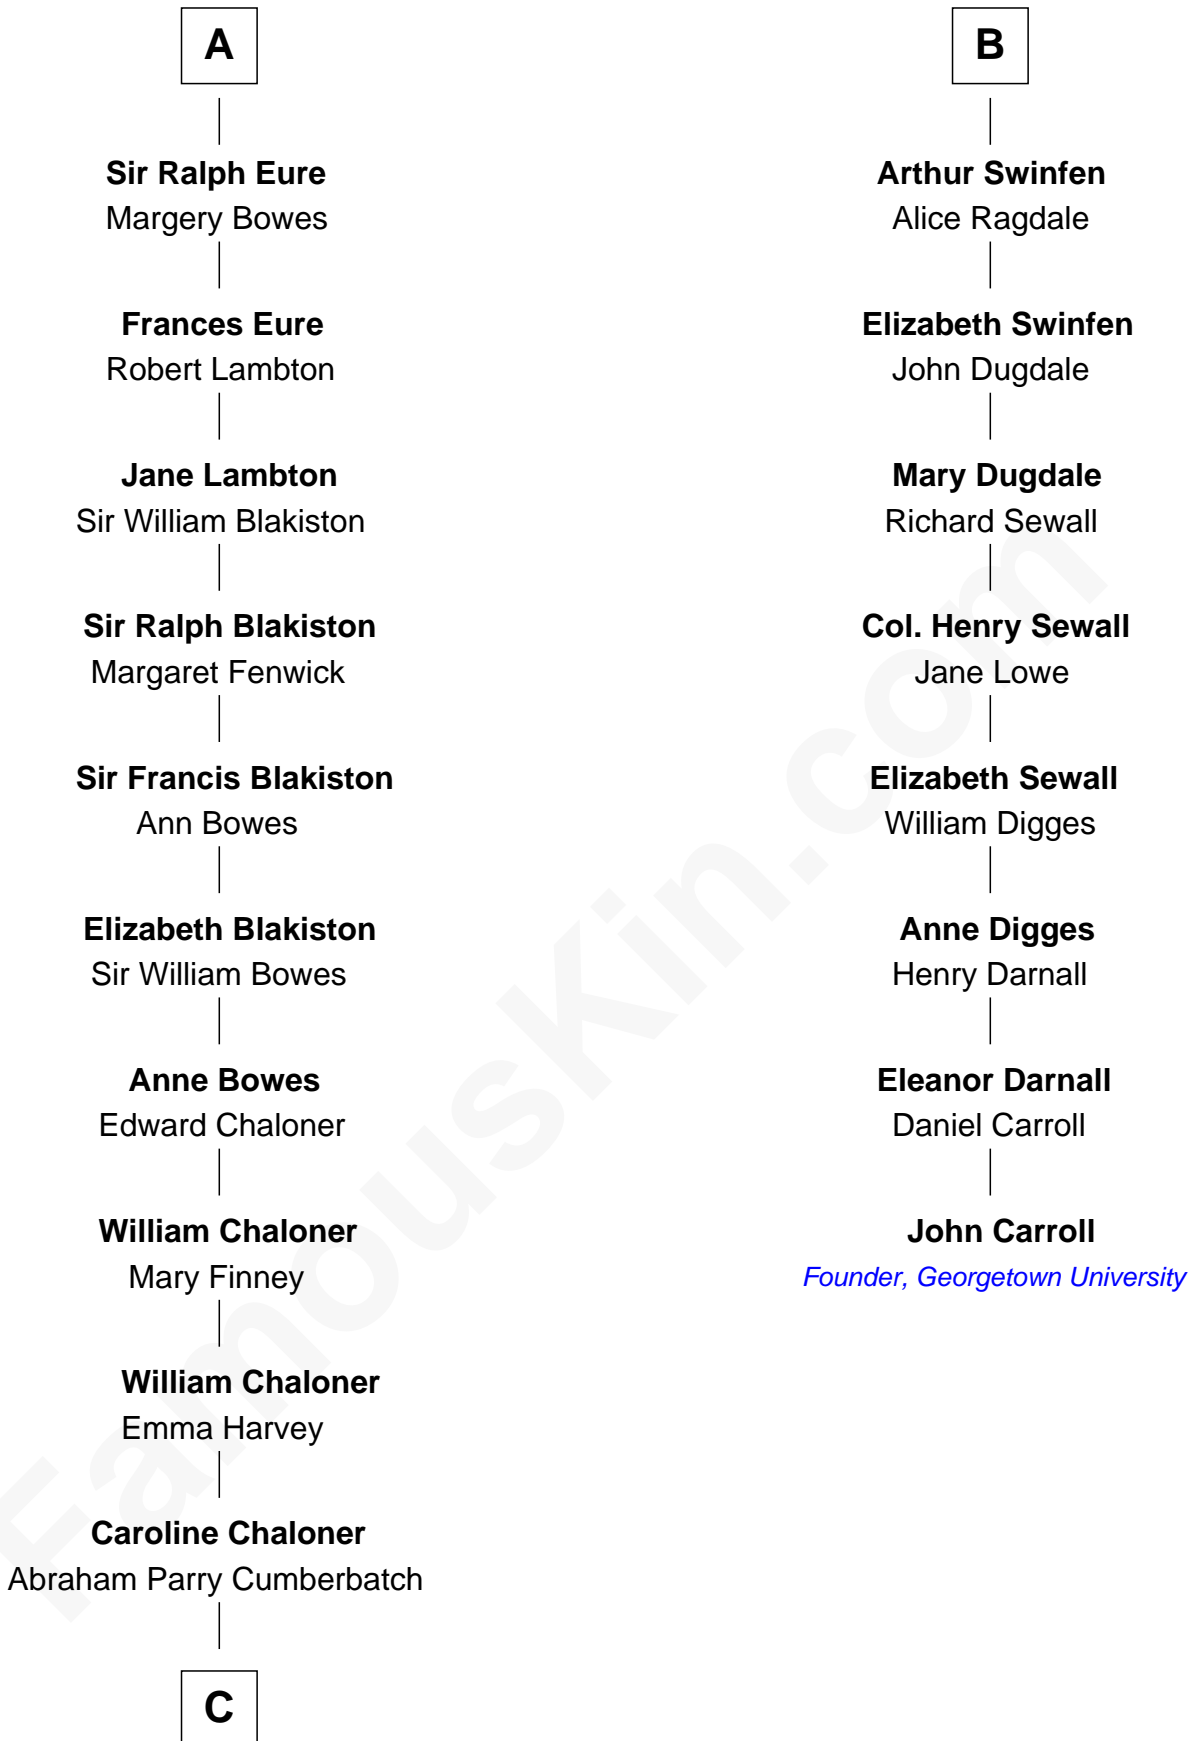

FamousKin.com Relationship Chart of

Benedict Cumberbatch

Movie, Television and Stage Actor

14th cousin 7 times removed of

John Carroll

Founder of Georgetown University

C

Robert William Cumberbatch

Louisa Grace Hanson

Henry Alfred Cumberbatch

Hélène Gertrude Rees

Henry Carlton Cumberbatch

Pauline Ellen Laing Congdon

Timothy Carlton Congdon Cumberbatch

Wanda Ventham

Benedict Cumberbatch