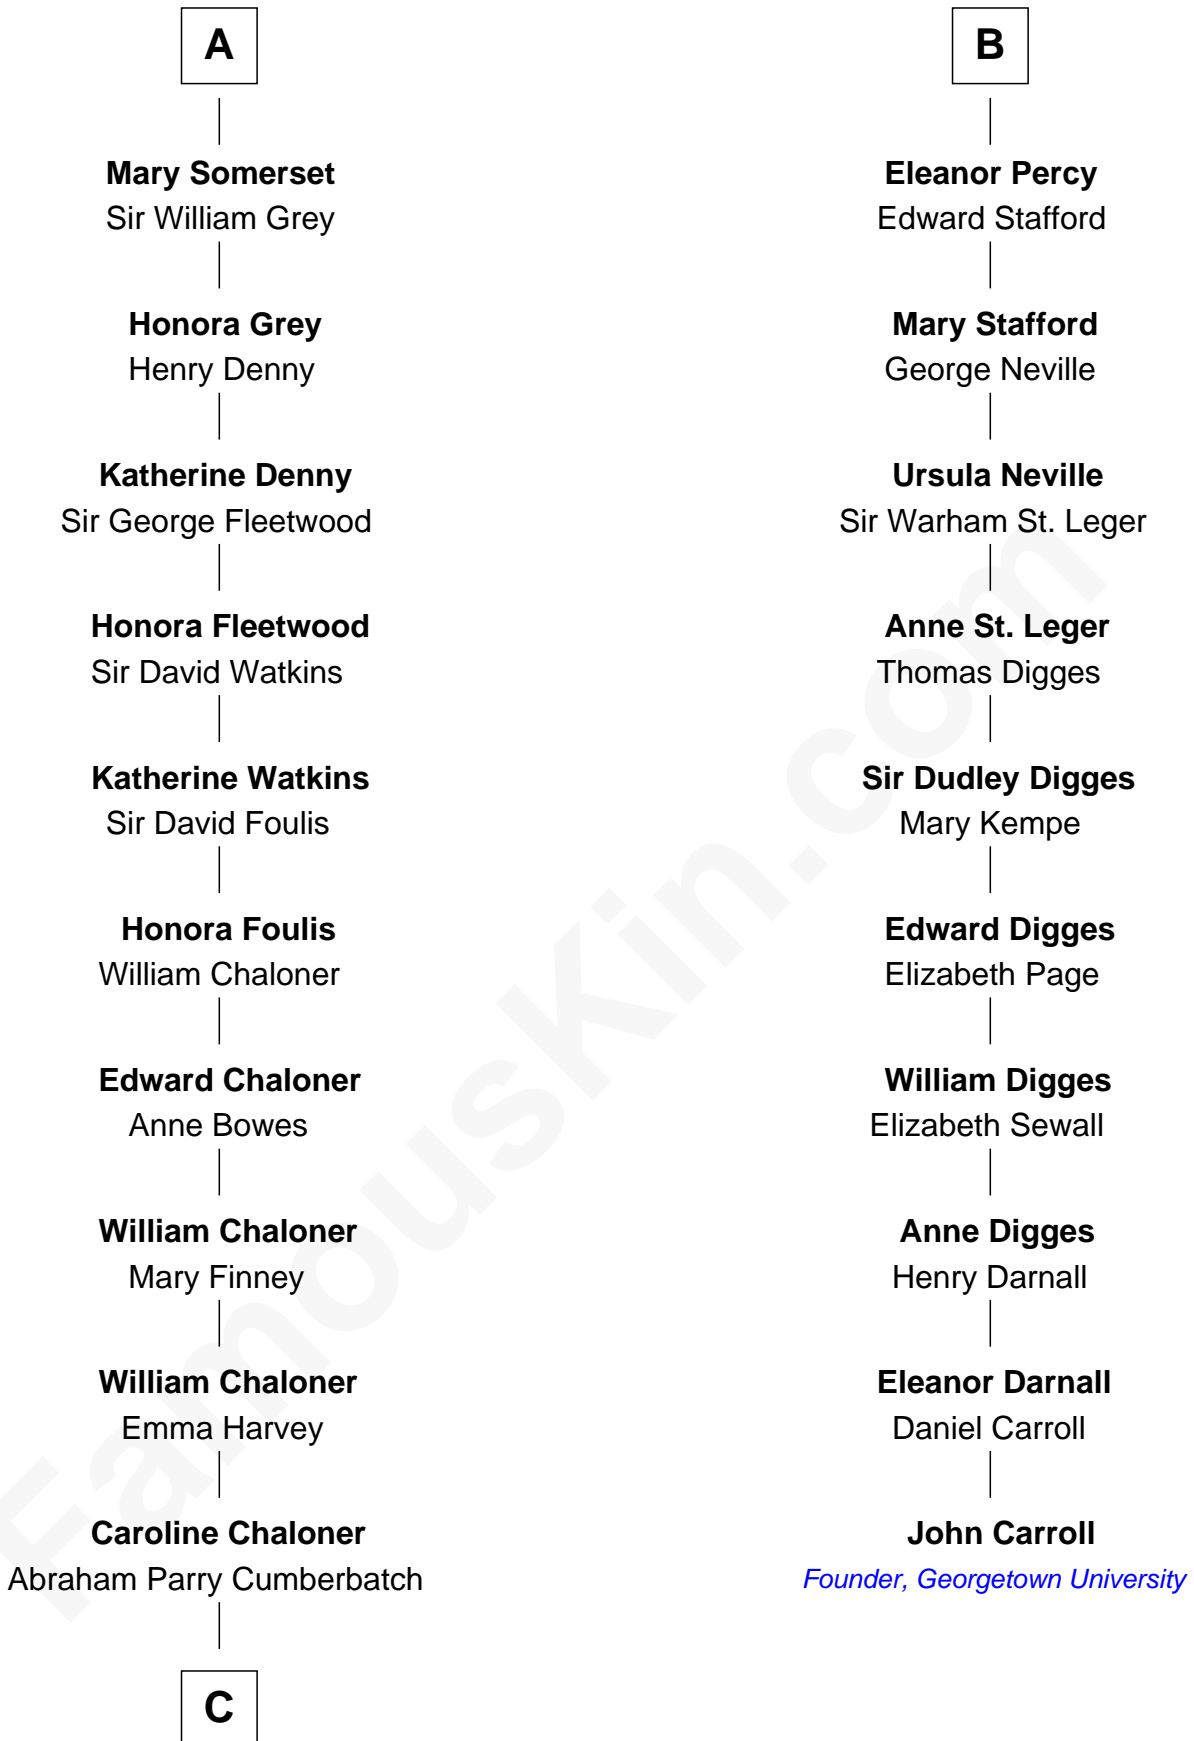

# FamousKin.com Relationship Chart of

**Benedict Cumberbatch**  
Movie, Television and Stage Actor  
16th cousin 5 times removed of

**John Carroll**  
Founder of Georgetown University

**C**

**Robert William Cumberbatch**

Louisa Grace Hanson

**Henry Alfred Cumberbatch**

Hélène Gertrude Rees

**Henry Carlton Cumberbatch**

Pauline Ellen Laing Congdon

**Timothy Carlton Congdon Cumberbatch**

Wanda Ventham

**Benedict Cumberbatch**