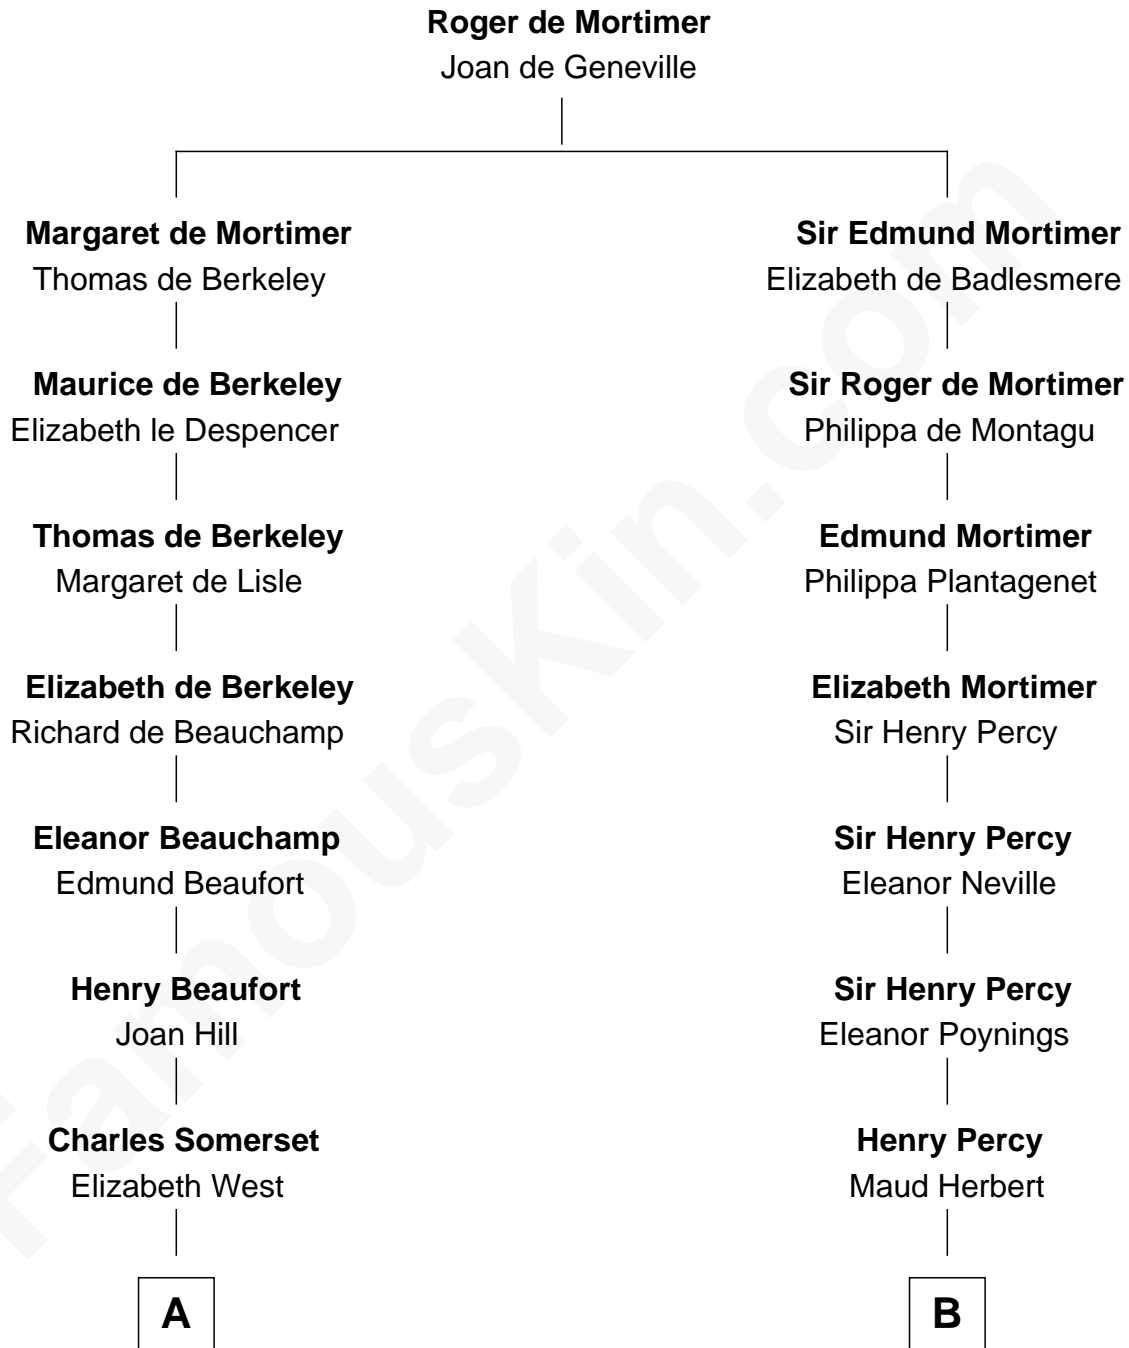

# FamousKin.com Relationship Chart of

**Benedict Cumberbatch**  
Movie, Television and Stage Actor  
16th cousin 5 times removed of

**John Carroll**  
Founder of Georgetown University

**C**

**Robert William Cumberbatch**

Louisa Grace Hanson

**Henry Alfred Cumberbatch**

Hélène Gertrude Rees

**Henry Carlton Cumberbatch**

Pauline Ellen Laing Congdon

**Timothy Carlton Congdon Cumberbatch**

Wanda Ventham

**Benedict Cumberbatch**