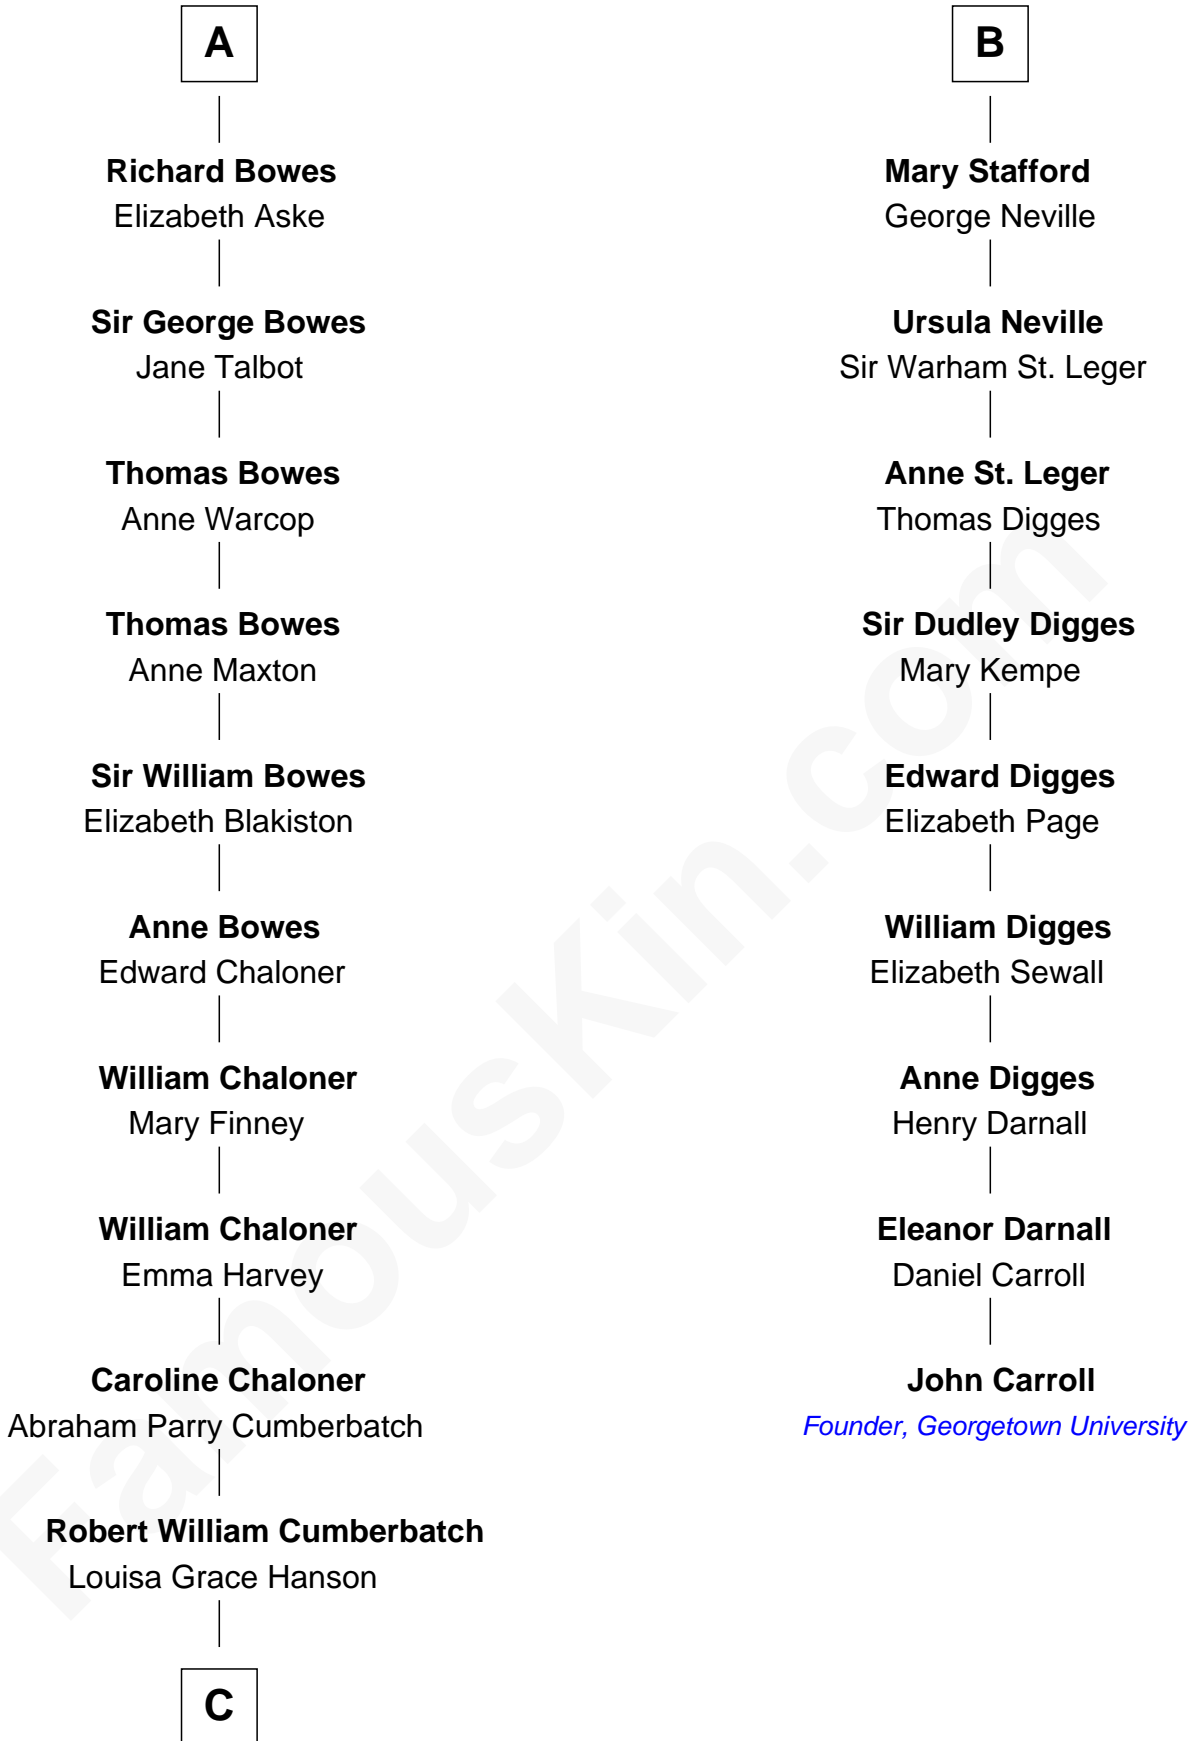

FamousKin.com Relationship Chart of

Benedict Cumberbatch

Movie, Television and Stage Actor

15th cousin 5 times removed of

John Carroll

Founder of Georgetown University

Eudo la Zouche
Milicent de Cantilupe

Eve la Zouche
Sir Maurice de Berkeley

Isabel de Berkeley
Sir Robert de Clifford

Sir Roger de Clifford
Maud de Beauchamp

Katherine de Clifford
Sir Ralph de Greystoke

Joan de Greystoke
Sir William Bowes

Sir William Bowes
Maud FitzHugh

Sir Ralph Bowes
Margery Conyers

A

Eve la Zouche
Sir Maurice de Berkeley

Thomas de Berkeley
Katherine de Clyvedon

Sir John Berkeley
Elizabeth Betteshorne

Eleanor Berkeley
Sir Richard Poynings

Eleanor Poynings
Sir Henry Percy

Henry Percy
Maud Herbert

Eleanor Percy
Edward Stafford

B

C

Henry Alfred Cumberbatch

Hélène Gertrude Rees

Henry Carlton Cumberbatch

Pauline Ellen Laing Congdon

Timothy Carlton Congdon Cumberbatch