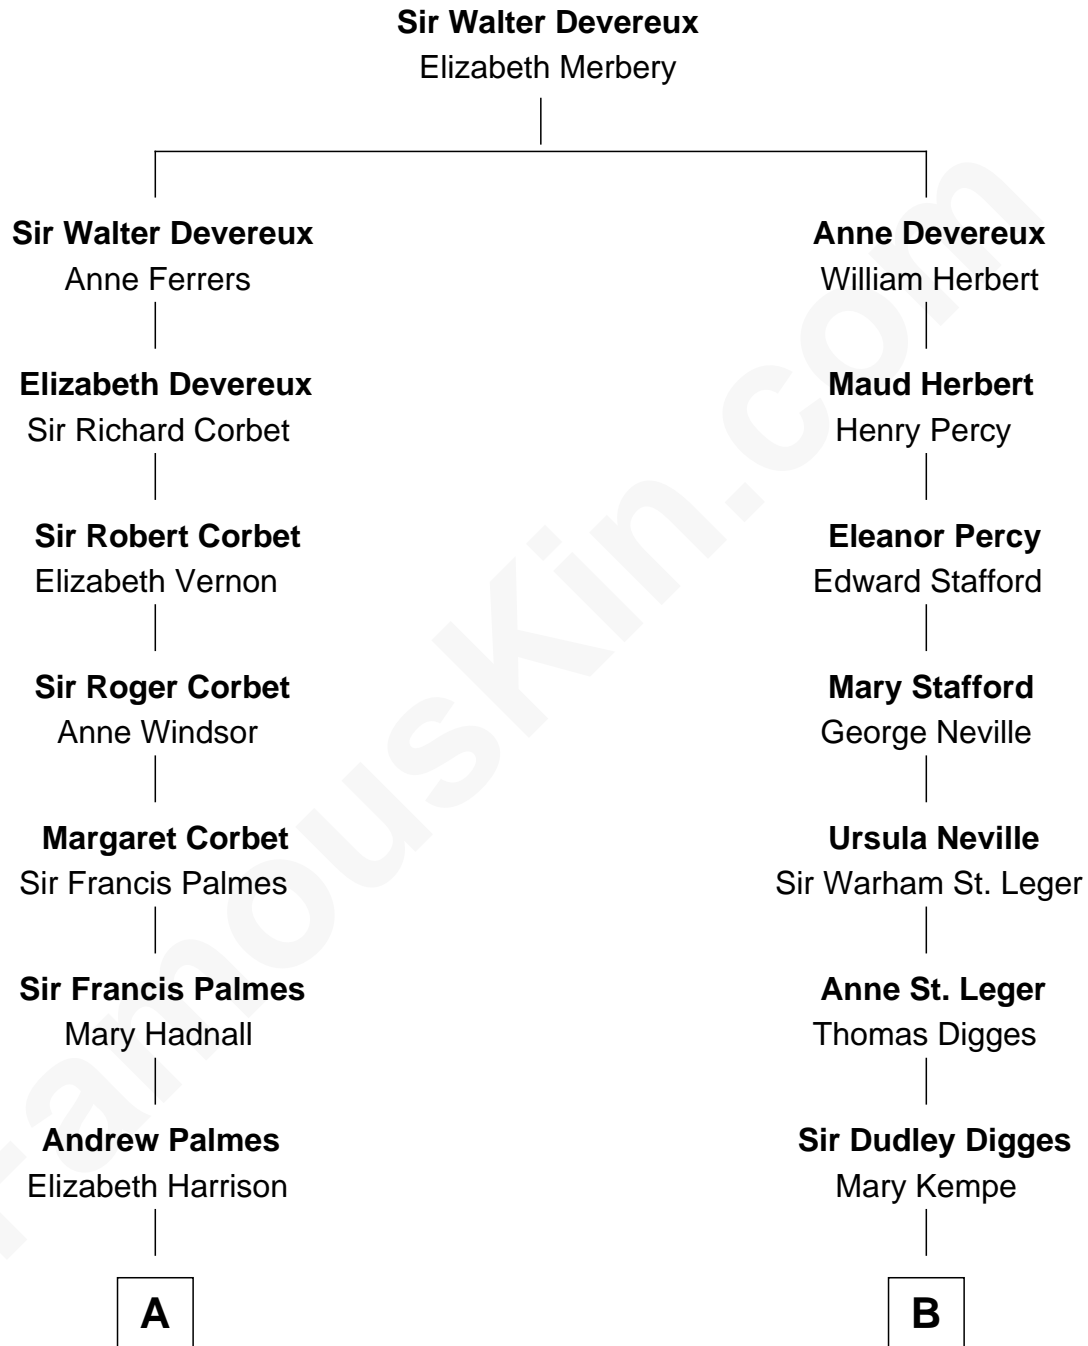

FamousKin.com

Relationship Chart of

Benedict Cumberbatch

Movie, Television and Stage Actor

11th cousin 7 times removed of

John Carroll

Founder of Georgetown University

Timothy Carlton Congdon Cumberbatch