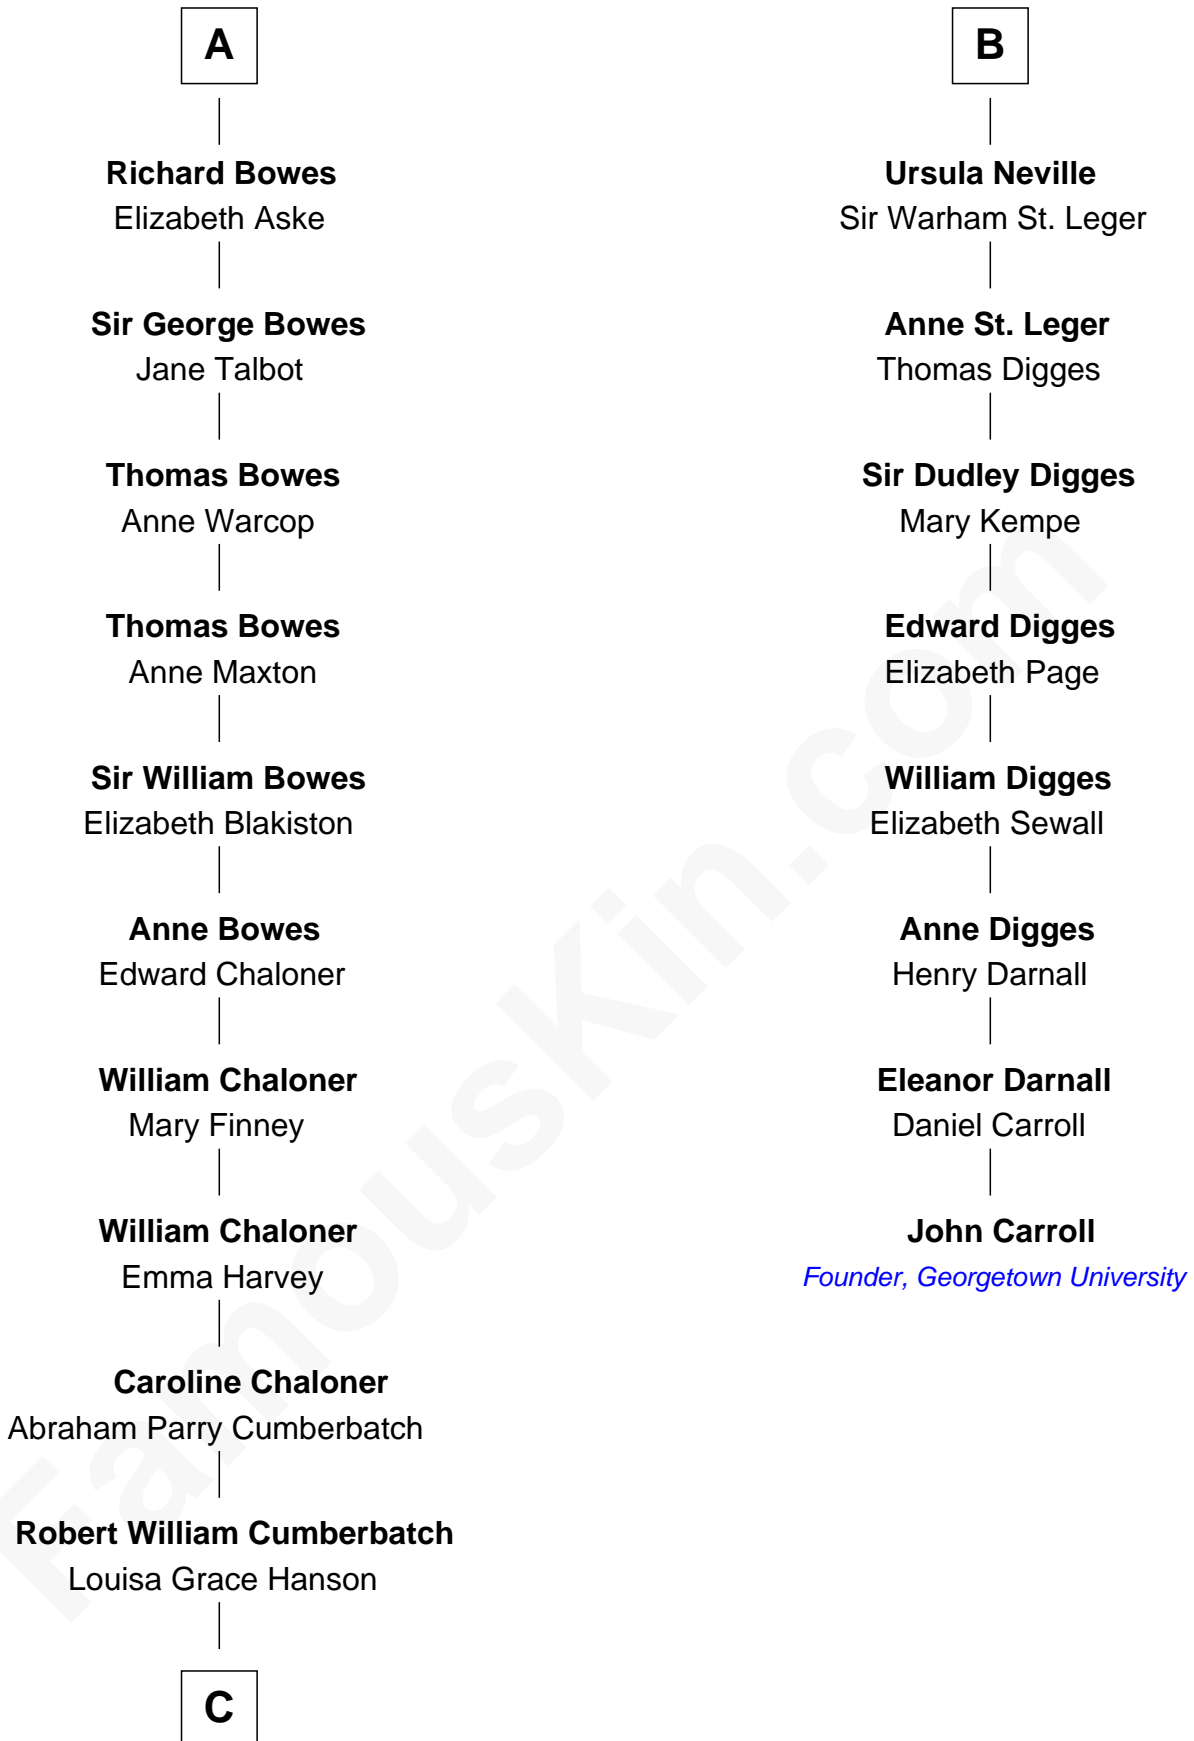

FamousKin.com

Relationship Chart of

Benedict Cumberbatch

Movie, Television and Stage Actor

14th cousin 6 times removed of

John Carroll

Founder of Georgetown University

Sir James de Audley

Ela Longespee

C

Henry Alfred Cumberbatch

Hélène Gertrude Rees

Henry Carlton Cumberbatch

Pauline Ellen Laing Congdon

Timothy Carlton Congdon Cumberbatch

Wanda Ventham