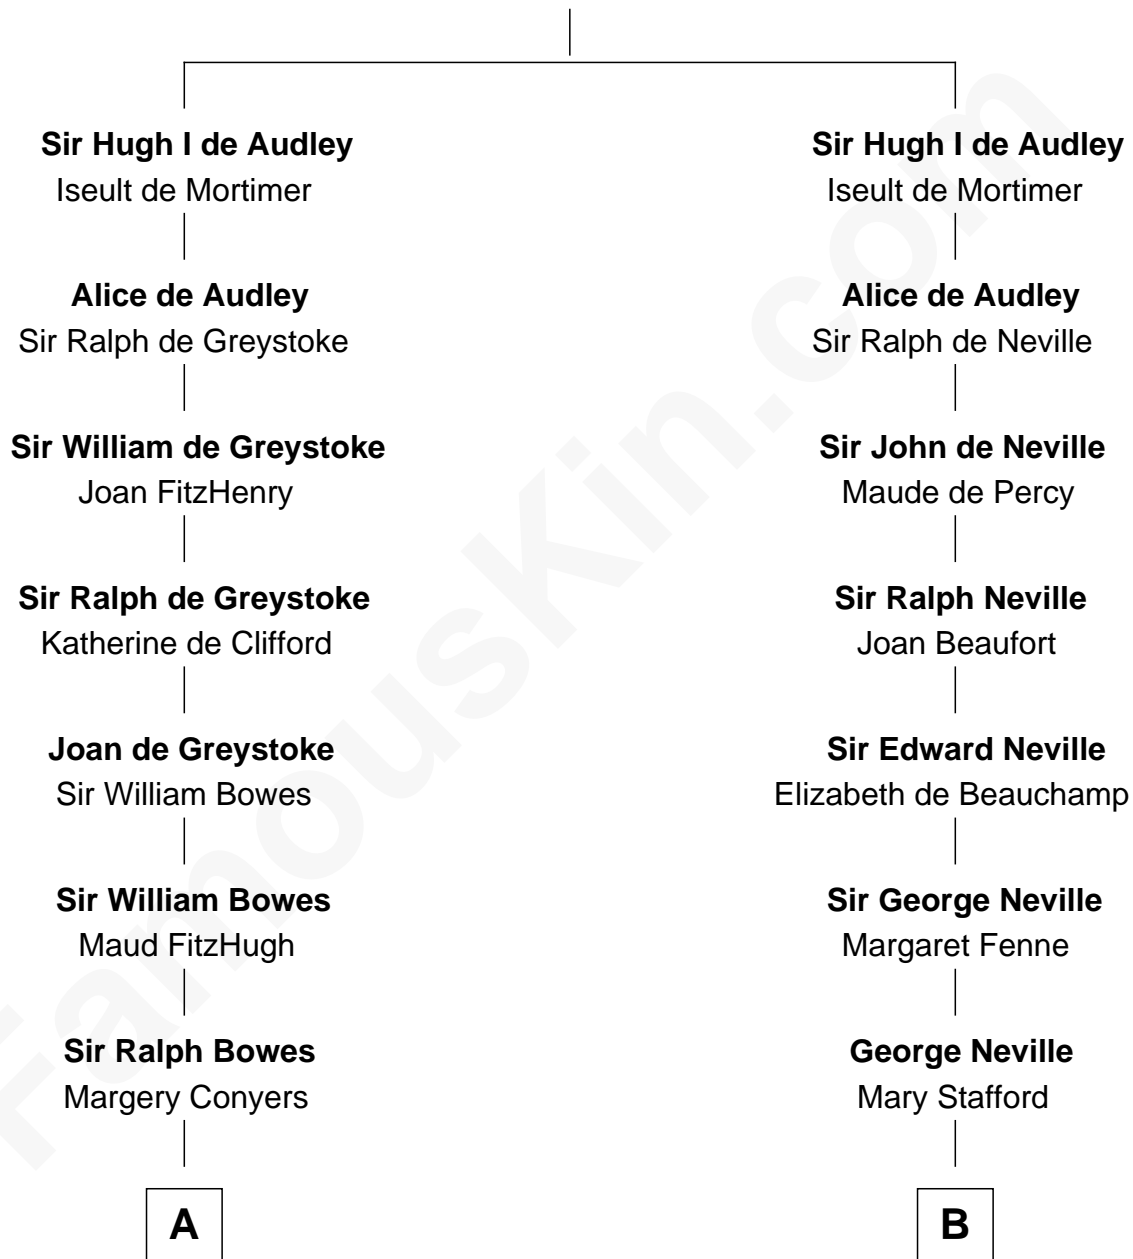

FamousKin.com

Relationship Chart of

Benedict Cumberbatch

Movie, Television and Stage Actor

14th cousin 6 times removed of

John Carroll

Founder of Georgetown University

Sir James de Audley

Ela Longespee

C

Henry Alfred Cumberbatch

Hélène Gertrude Rees

Henry Carlton Cumberbatch

Pauline Ellen Laing Congdon

Timothy Carlton Congdon Cumberbatch

Wanda Ventham