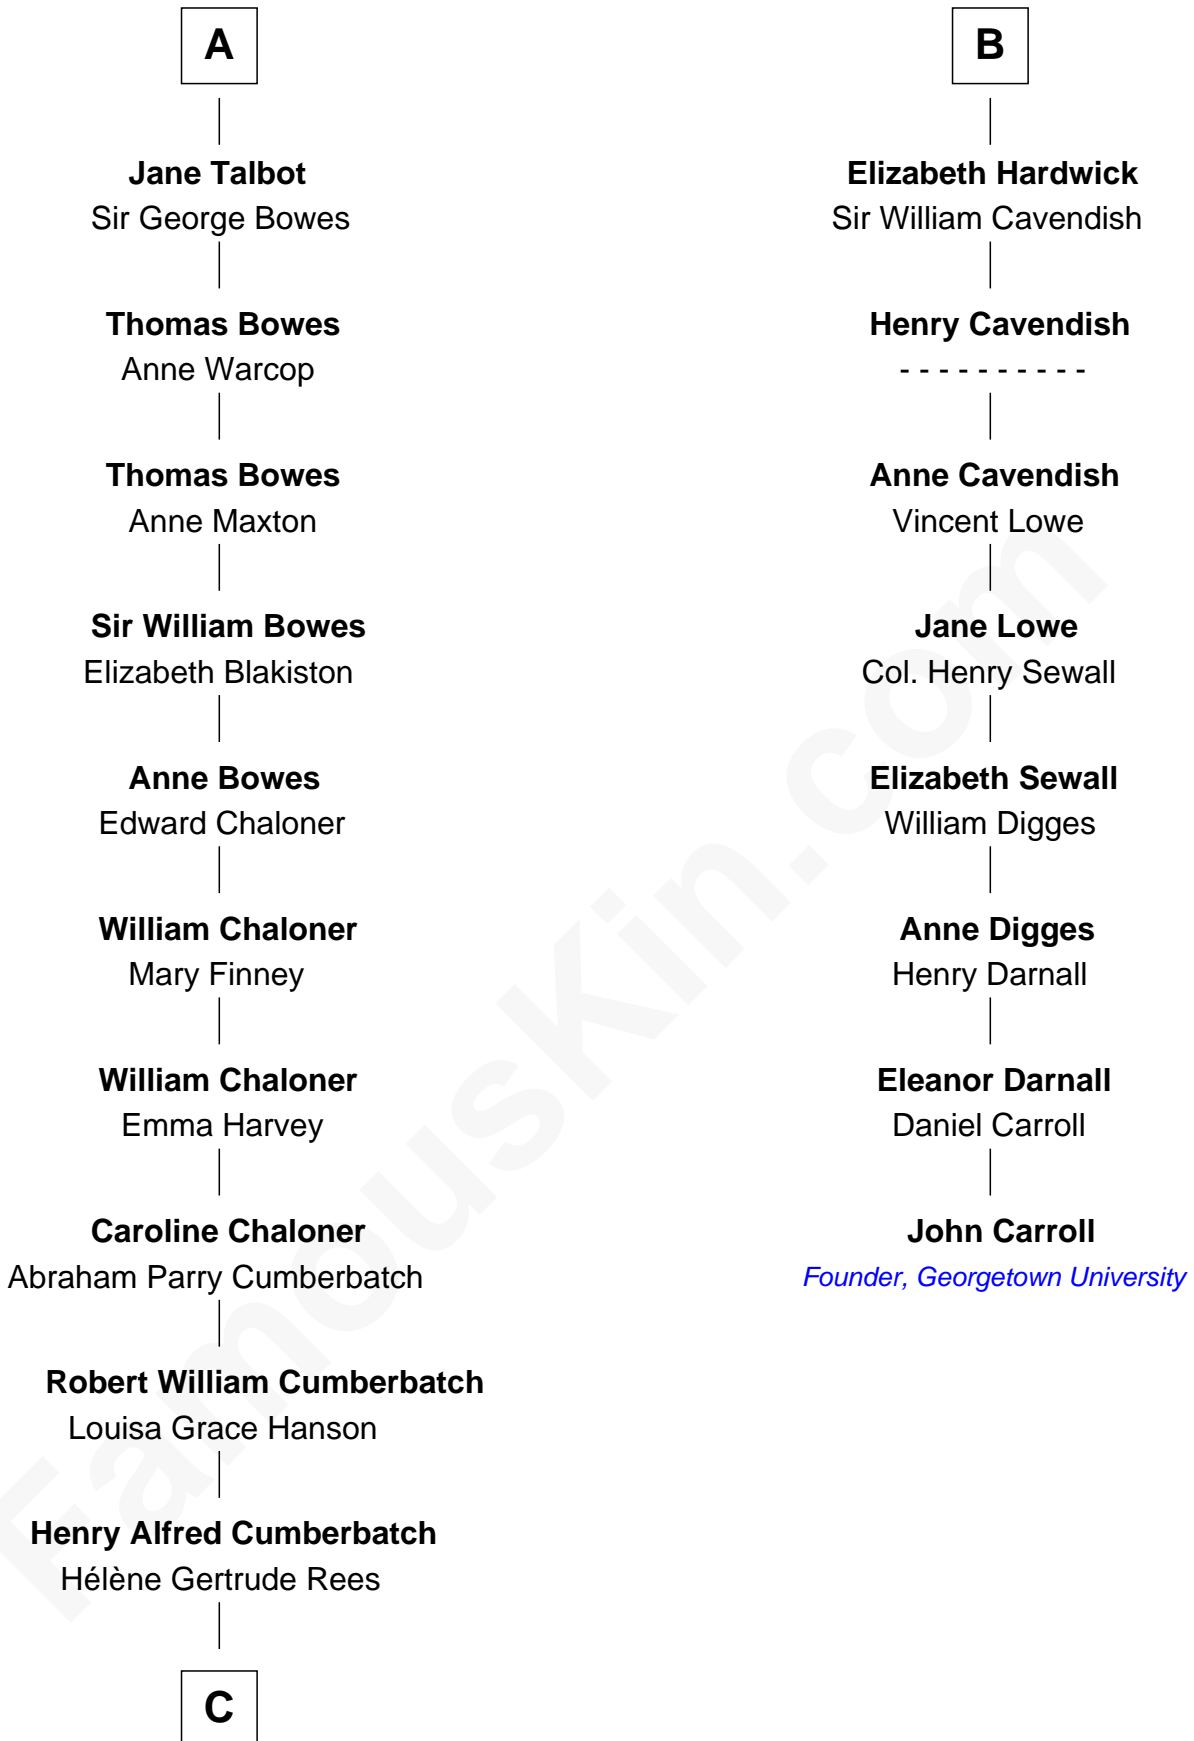

FamousKin.com

Relationship Chart of

Benedict Cumberbatch

Movie, Television and Stage Actor

14th cousin 5 times removed of

John Carroll

Founder of Georgetown University

C

Henry Carlton Cumberbatch

Pauline Ellen Laing Congdon

Timothy Carlton Congdon Cumberbatch

Wanda Ventham

Benedict Cumberbatch

Movie, Television and Stage Actor

FamousKin.com