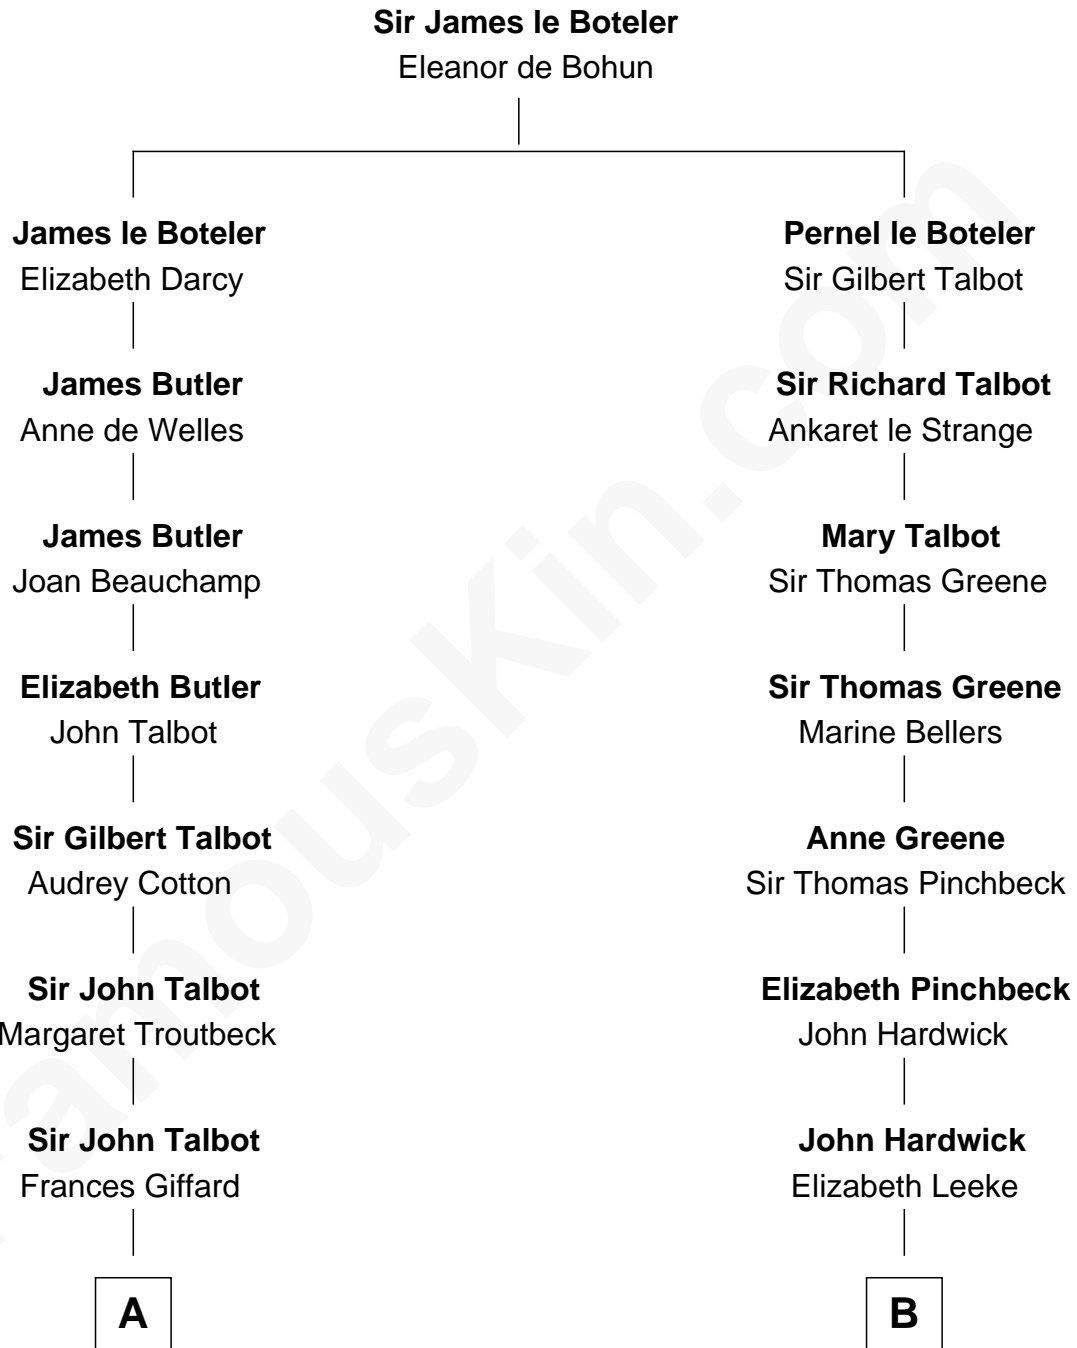

FamousKin.com

Relationship Chart of

Benedict Cumberbatch

Movie, Television and Stage Actor

14th cousin 5 times removed of

John Carroll

Founder of Georgetown University

C

Henry Carlton Cumberbatch

Pauline Ellen Laing Congdon

Timothy Carlton Congdon Cumberbatch

Wanda Ventham

Benedict Cumberbatch

Movie, Television and Stage Actor

FamousKin.com