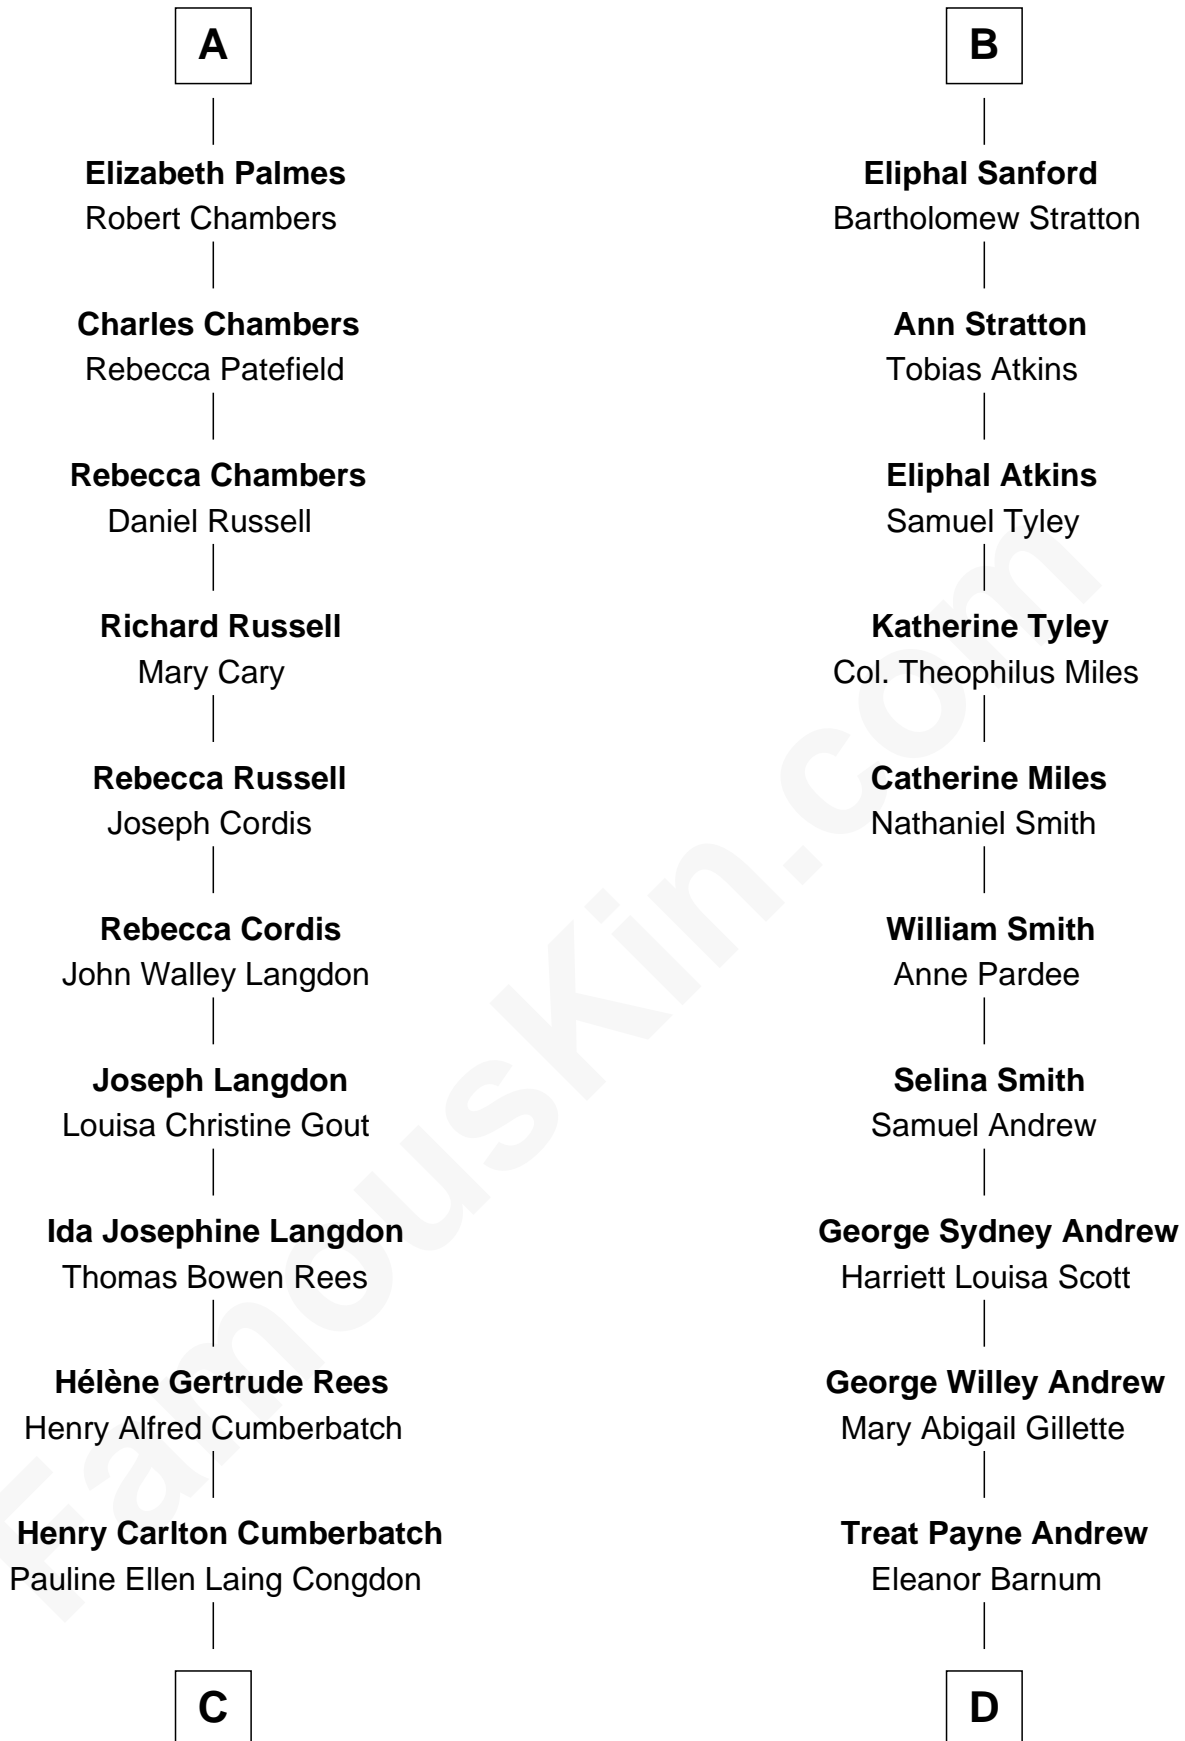

FamousKin.com
Relationship Chart of
Benedict Cumberbatch
Movie, Television and Stage Actor

18th cousin of

Treat Williams
TV & Movie Actor

Sir Thomas Blount
 Margaret de Gresley

C

Timothy Carlton Congdon Cumberbatch

Wanda Ventham

Benedict Cumberbatch

Movie, Television and Stage Actor

D

Marian Andrew

Richard Norman Williams

Treat Williams

TV & Movie Actor