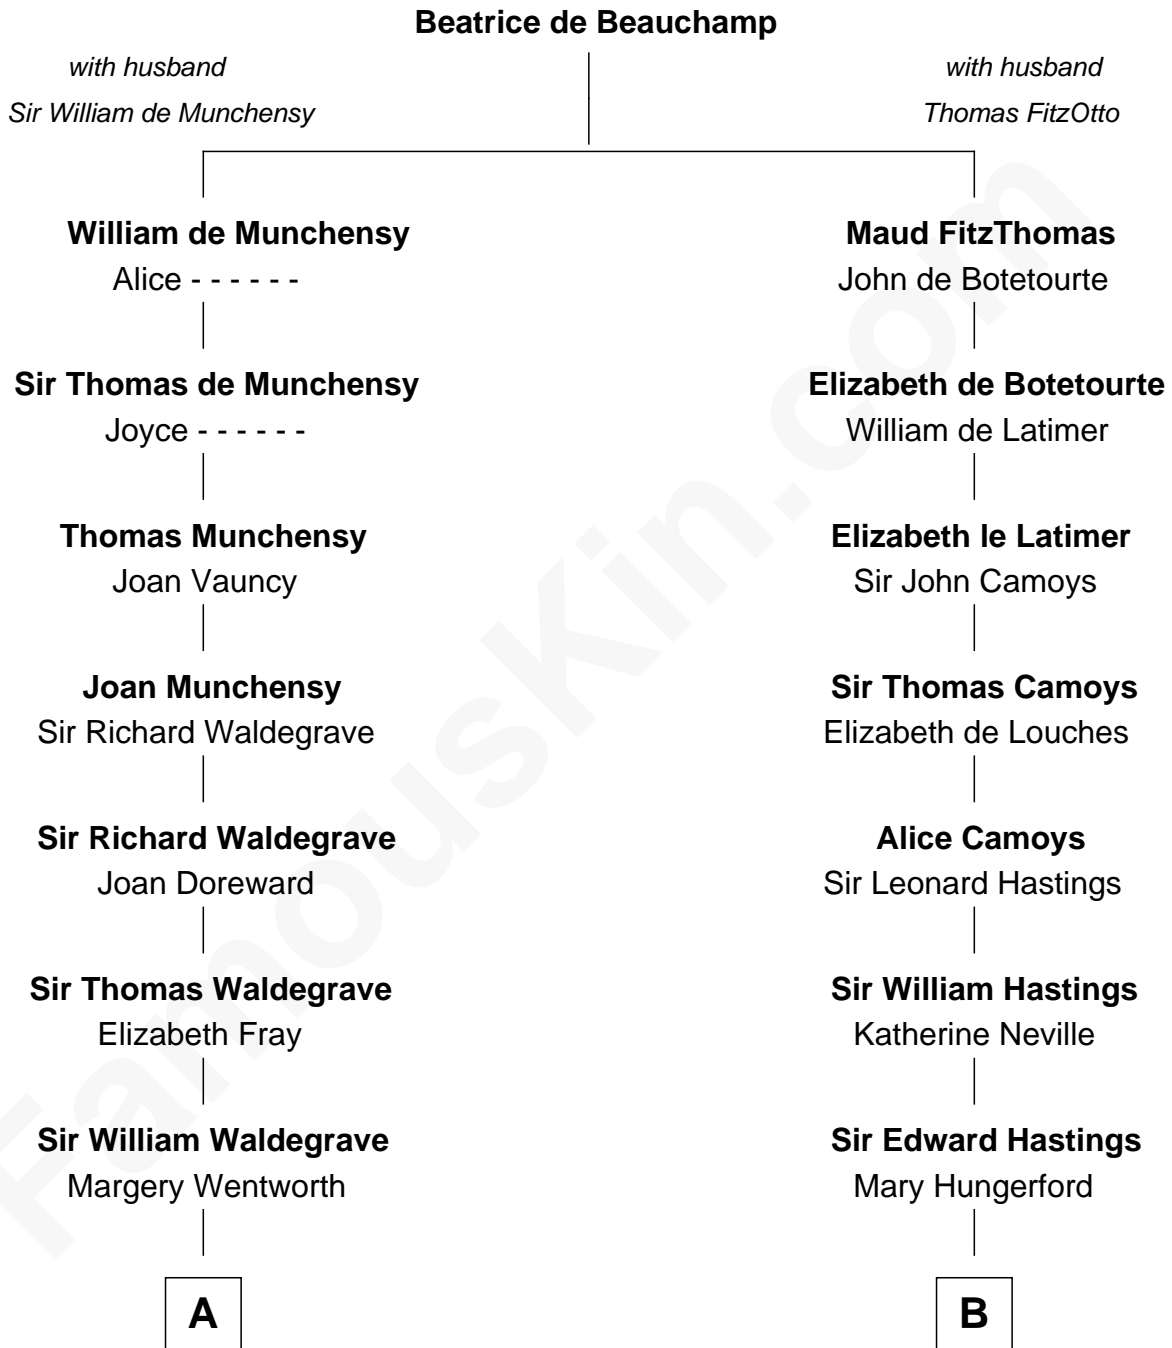

FamousKin.com Relationship Chart of

Benedict Cumberbatch
Movie, Television and Stage Actor

18th cousin 3 times removed of

Lewis Carroll

Author of Alice in Wonderland

C

Robert William Cumberbatch

Louisa Grace Hanson

Henry Alfred Cumberbatch

Hélène Gertrude Rees

Henry Carlton Cumberbatch

Pauline Ellen Laing Congdon

Timothy Carlton Congdon Cumberbatch

Wanda Ventham

Benedict Cumberbatch

Movie, Television and Stage Actor