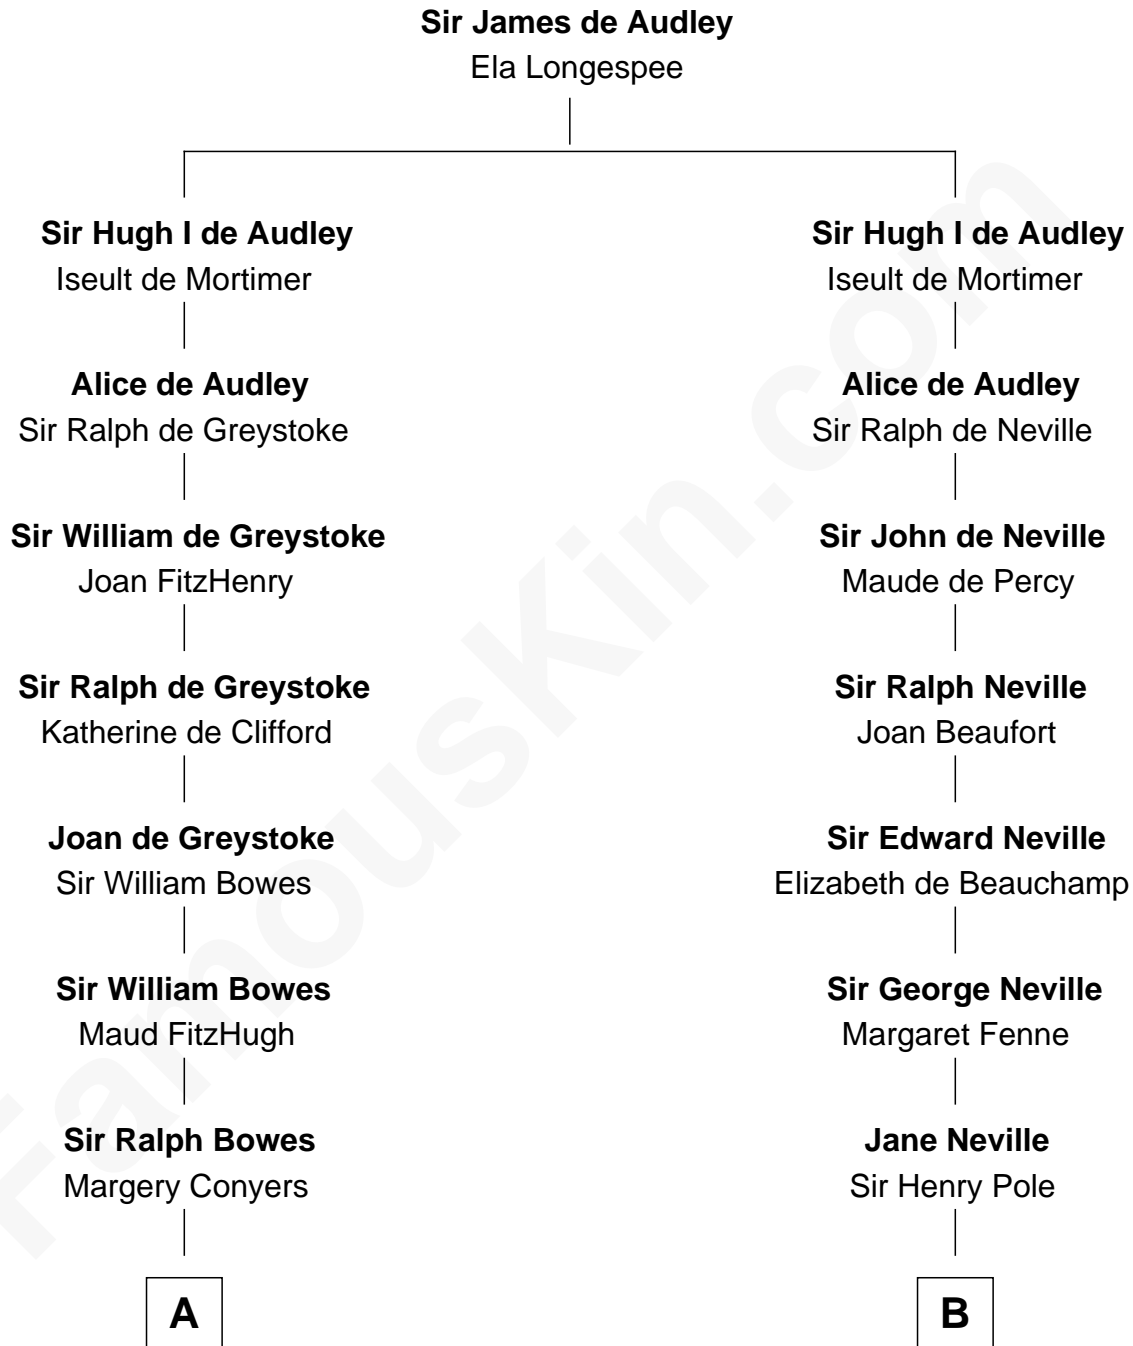

FamousKin.com Relationship Chart of

Benedict Cumberbatch
Movie, Television and Stage Actor

17th cousin 3 times removed of

Lewis Carroll

Author of Alice in Wonderland

C

Henry Alfred Cumberbatch

Hélène Gertrude Rees

Henry Carlton Cumberbatch

Pauline Ellen Laing Congdon

Timothy Carlton Congdon Cumberbatch

Wanda Ventham

Benedict Cumberbatch

Movie, Television and Stage Actor