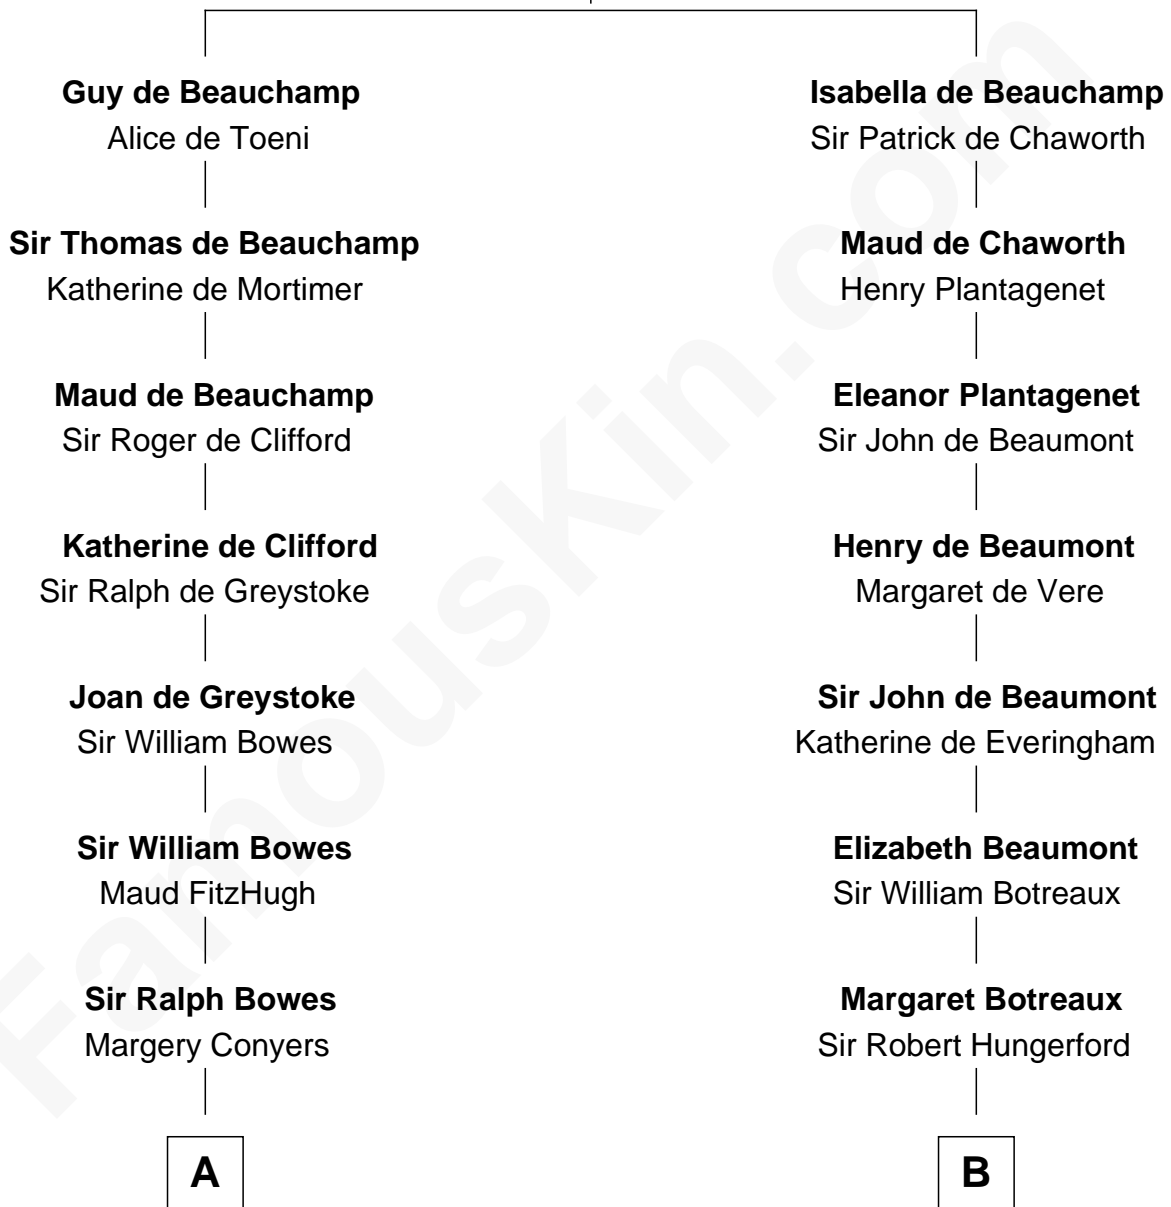

## Relationship Chart of

**Benedict Cumberbatch**  
*Movie, Television and Stage Actor*

20th cousin of

**Guillermo Billinghurst**  
*31st President of Peru*

**William de Beauchamp**  
 Maud FitzJohn

**C**

**Henry Alfred Cumberbatch**

Hélène Gertrude Rees

**Henry Carlton Cumberbatch**

Pauline Ellen Laing Congdon

**Timothy Carlton Congdon Cumberbatch**

Wanda Ventham

**Benedict Cumberbatch**

*Movie, Television and Stage Actor*

**D**