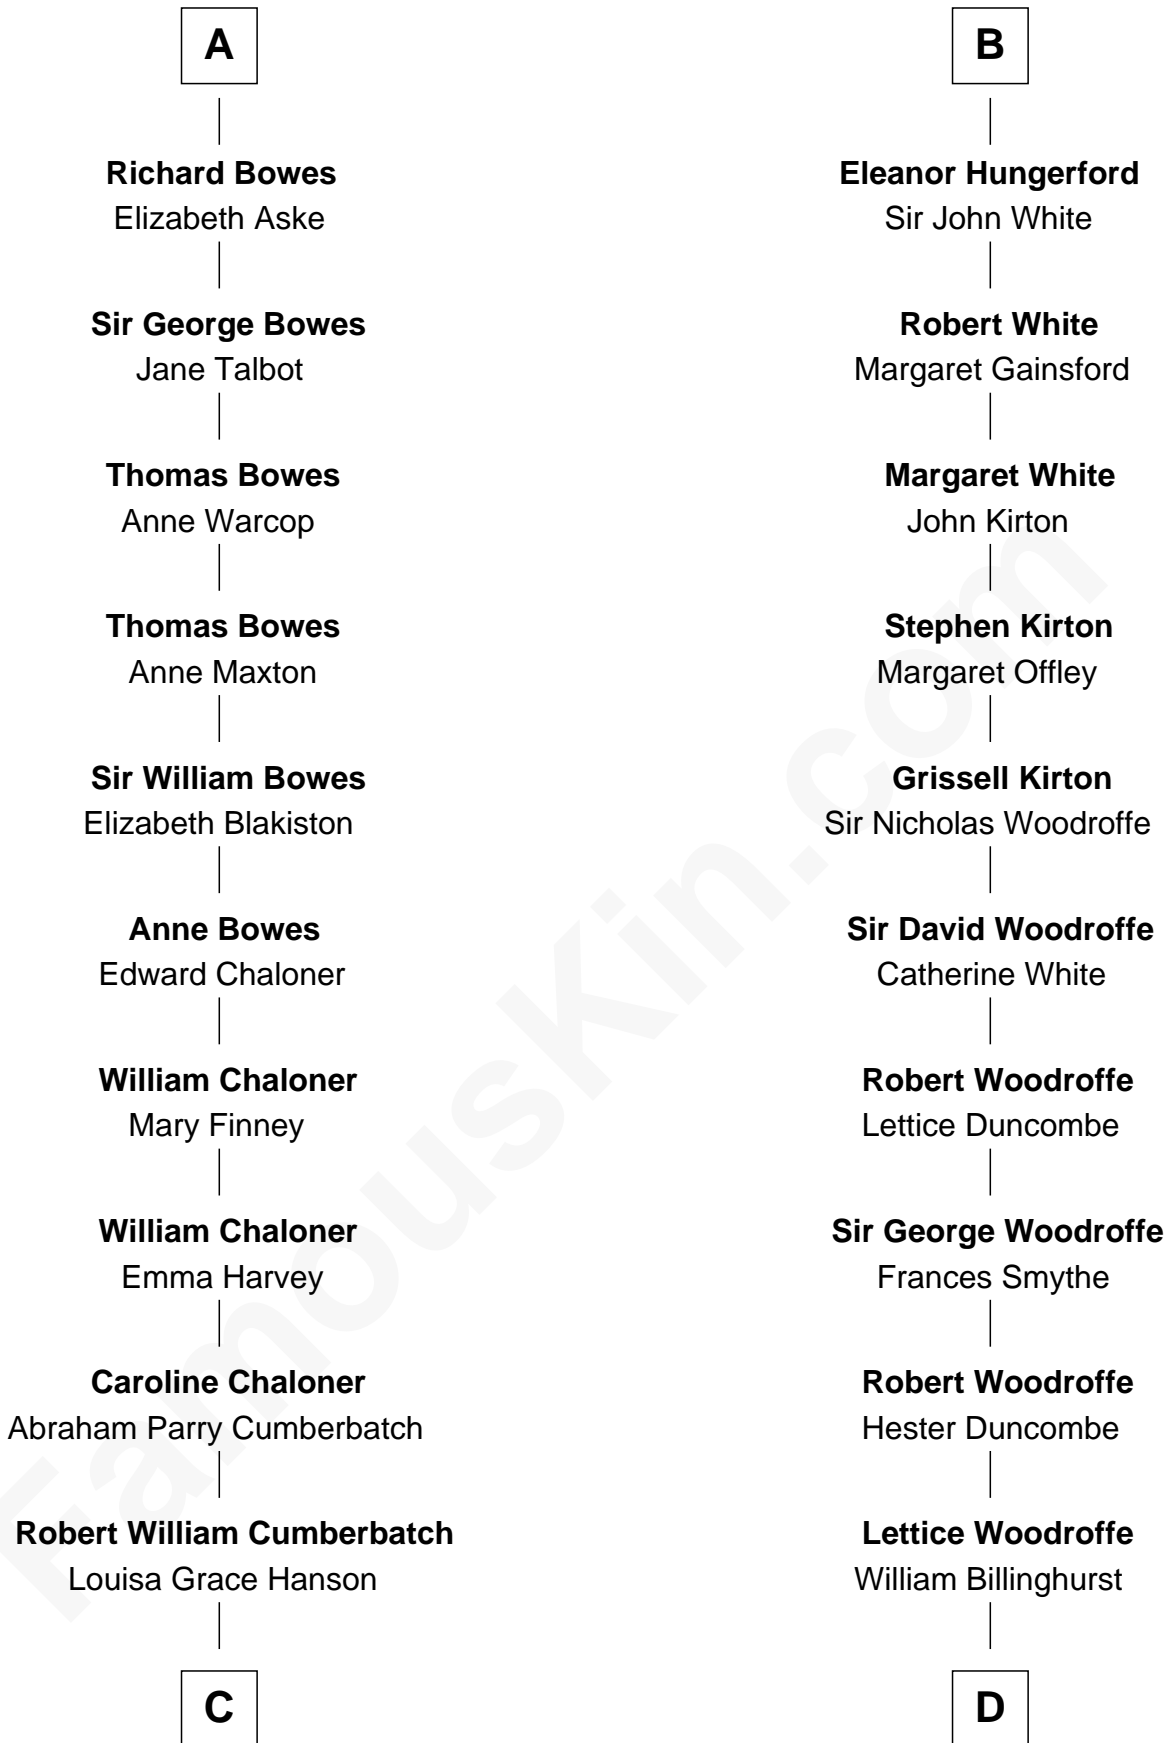

## Relationship Chart of

**Benedict Cumberbatch**  
*Movie, Television and Stage Actor*

20th cousin of

**Guillermo Billinghurst**  
*31st President of Peru*

**William de Beauchamp**  
 Maud FitzJohn

**C**

**Henry Alfred Cumberbatch**