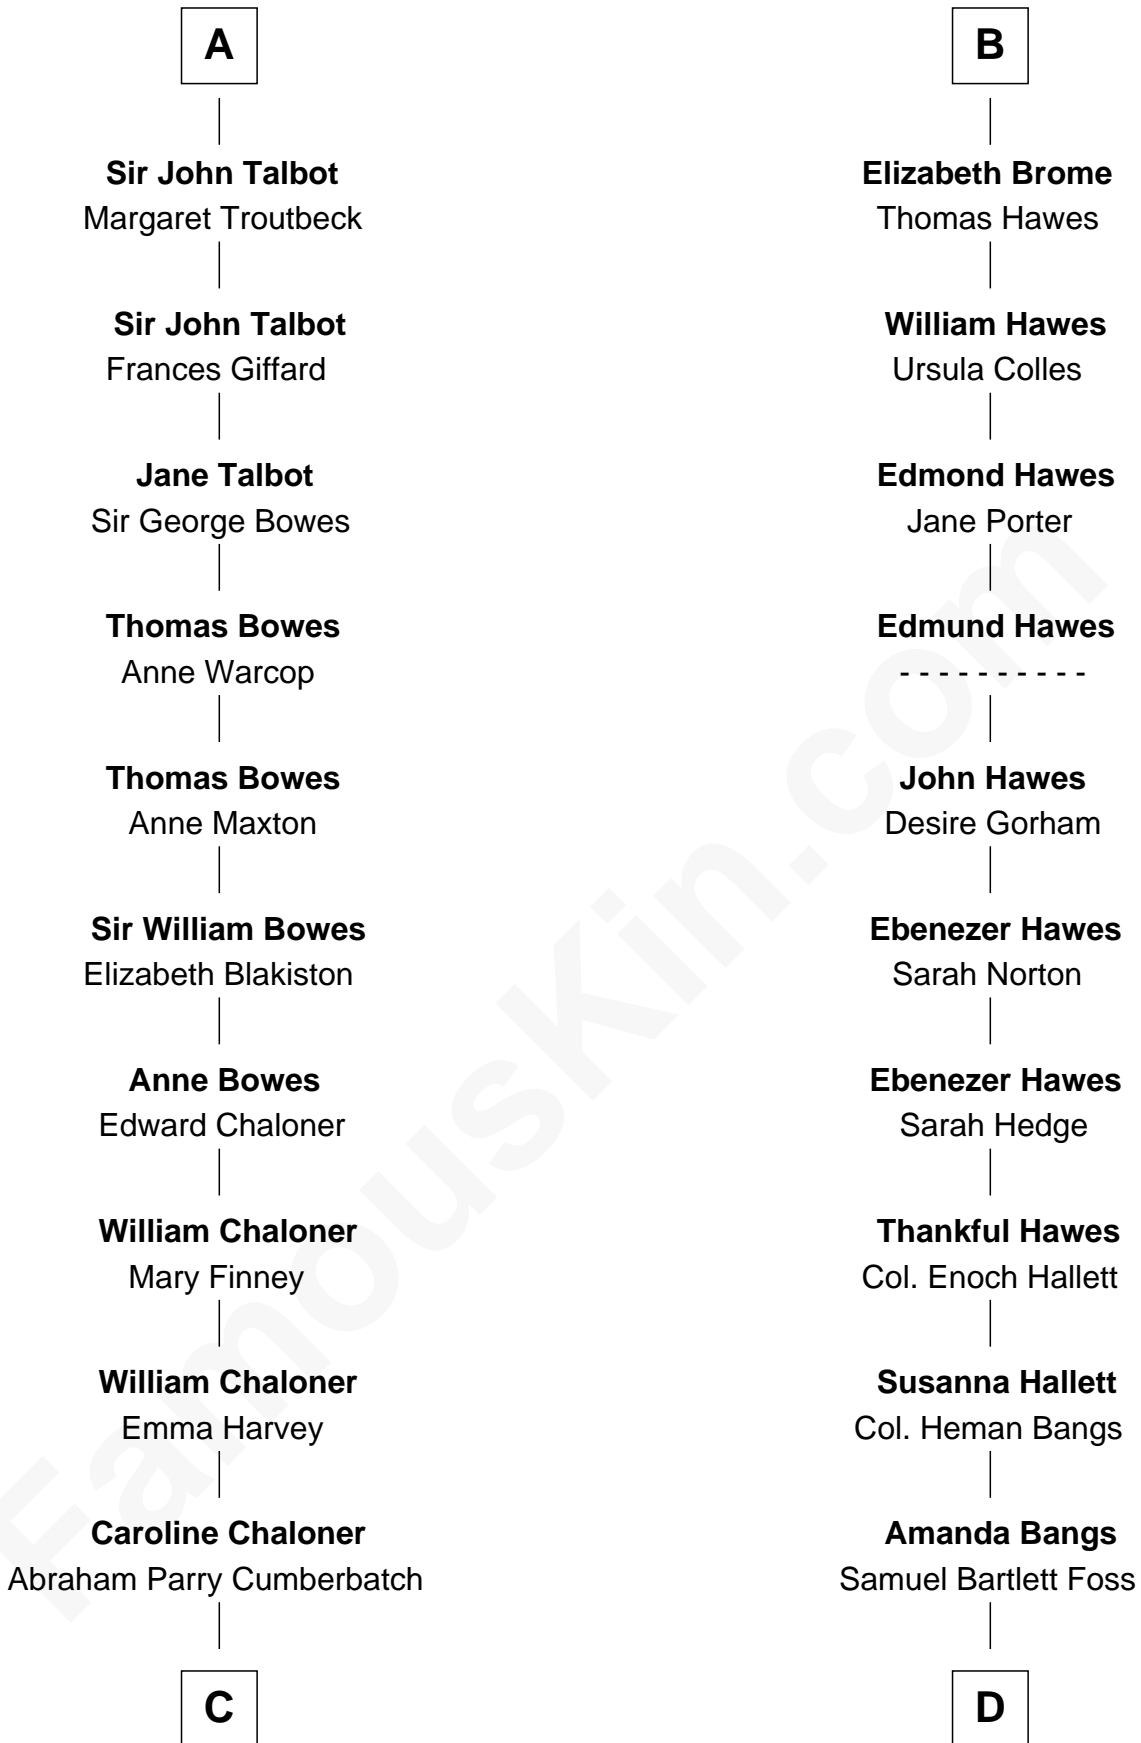

FamousKin.com Relationship Chart of

Benedict Cumberbatch
Movie, Television and Stage Actor

18th cousin 3 times removed of

Eugene Foss

45th Governor of Massachusetts

Sir Robert de Ros

Isabel de Aubeney

C

Robert William Cumberbatch

Louisa Grace Hanson

Henry Alfred Cumberbatch

Hélène Gertrude Rees

Henry Carlton Cumberbatch

Pauline Ellen Laing Congdon

Timothy Carlton Congdon Cumberbatch

Wanda Ventham

Benedict Cumberbatch

Movie, Television and Stage Actor

D

George Edmund Foss

Marcia Cordelia Noble

Eugene Foss

45th Governor of Massachusetts

FamousKin.com