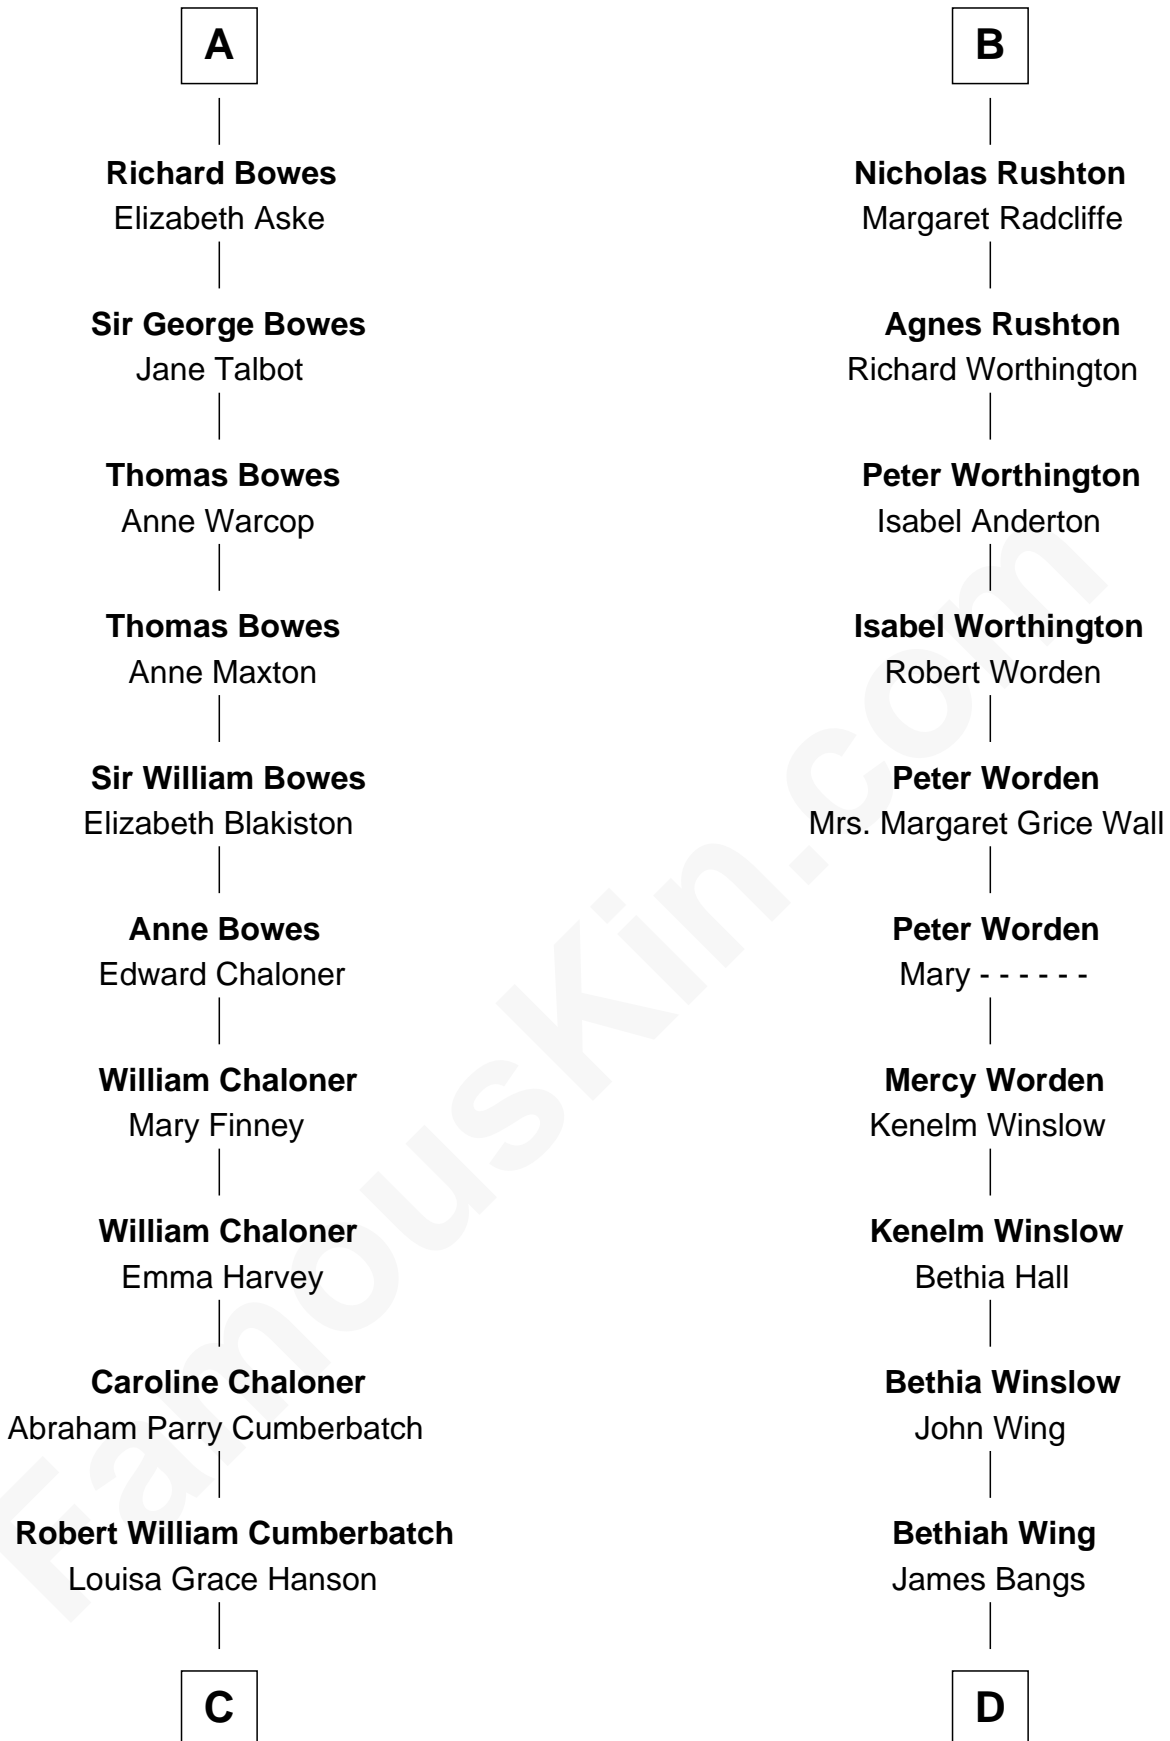

FamousKin.com Relationship Chart of

Benedict Cumberbatch
Movie, Television and Stage Actor

20th cousin 1 time removed of

Eugene Foss

45th Governor of Massachusetts

C

Henry Alfred Cumberbatch
Hélène Gertrude Rees

Henry Carlton Cumberbatch
Pauline Ellen Laing Congdon

Timothy Carlton Congdon Cumberbatch
Wanda Ventham

Benedict Cumberbatch
Movie, Television and Stage Actor

D

James Bangs
Susanna Hallett

Col. Heman Bangs
Susanna Hallett