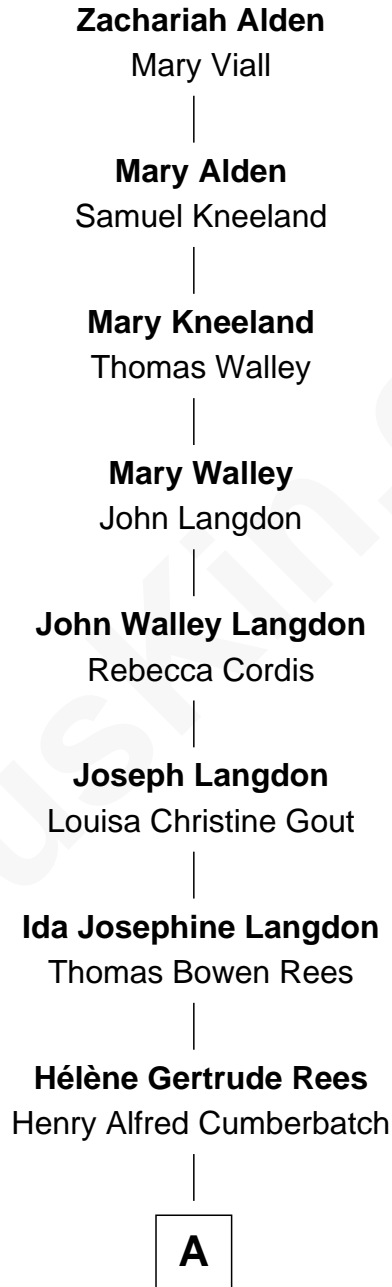

**FamousKin.com**  
**Relationship Chart of**  
**Zachariah Alden**  
(1672 - a1709)

8th Great-grandfather of  
**Benedict Cumberbatch**  
*Movie, Television and Stage Actor*

---

A

Henry Carlton Cumberbatch

Pauline Ellen Laing Congdon

Timothy Carlton Congdon Cumberbatch

Wanda Ventham

**Benedict Cumberbatch**

*Movie, Television and Stage Actor*