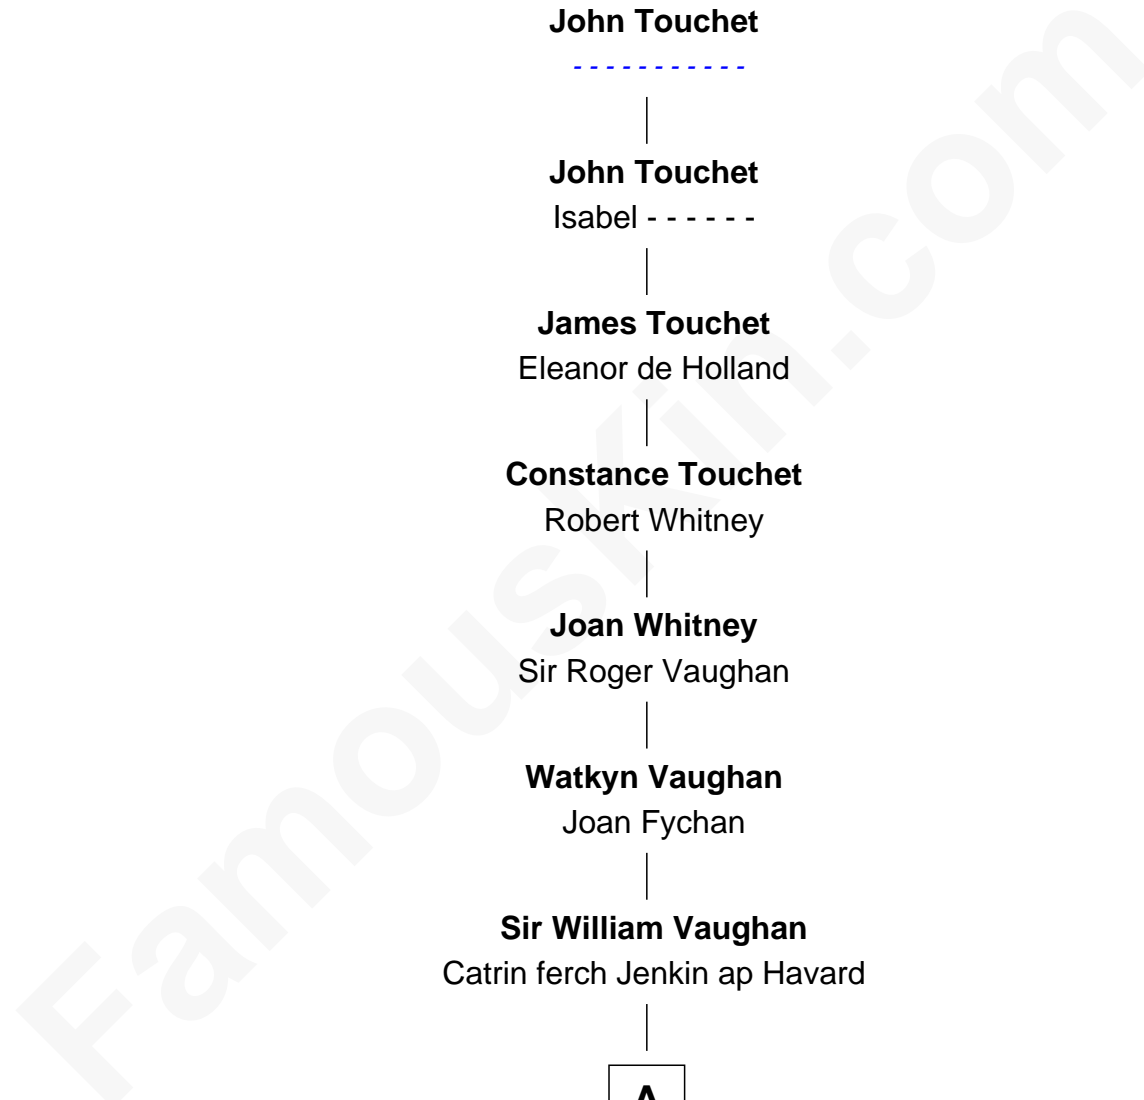

FamousKin.com Relationship Chart of

Joan Audley
(c1331 - c1393)

20th Great-grandmother of

Sally Ride

1st American Woman in Space

Joan Audley

Sir John Touchet

John Touchet

John Touchet

Isabel - - - - -

James Touchet

Eleanor de Holland

Constance Touchet

Robert Whitney

Joan Whitney

Sir Roger Vaughan

Watkyn Vaughan

Joan Fychan

Sir William Vaughan

Catrin ferch Jenkin ap Havard

A

A

Catrin Vaughan

David Evans