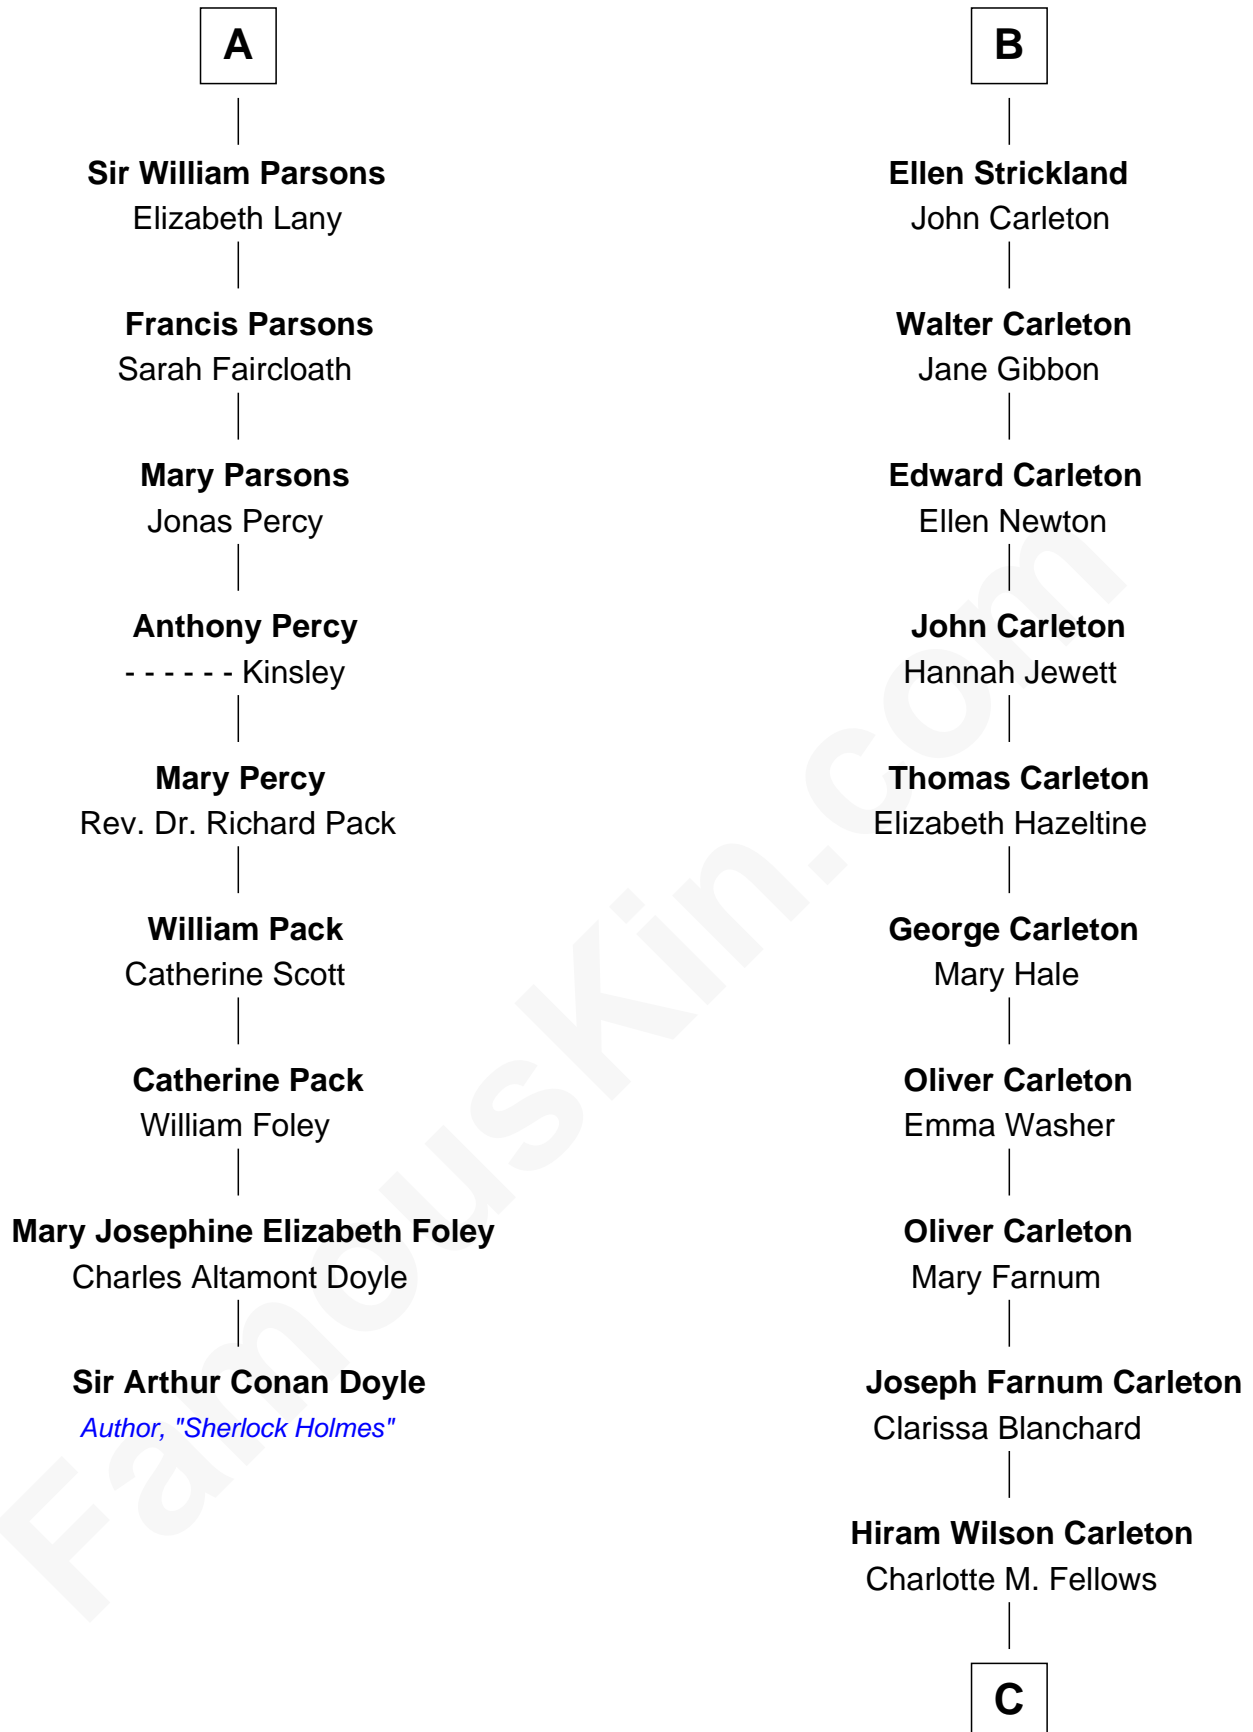

FamousKin.com
Relationship Chart of
Sir Arthur Conan Doyle
Author, "Sherlock Holmes"

15th cousin 5 times removed of

Mickey Rourke
Movie Actor

Sir Robert de Ferrers

Joan Beaufort

C

—
Joseph Clinton Carleton

Maud Alice Fitts

—
Hazel May Carleton

Leonard Ernest Cameron

—
Annette Elizabeth Cameron

Philip Andrew Rourke

—
Mickey Rourke

Movie Actor