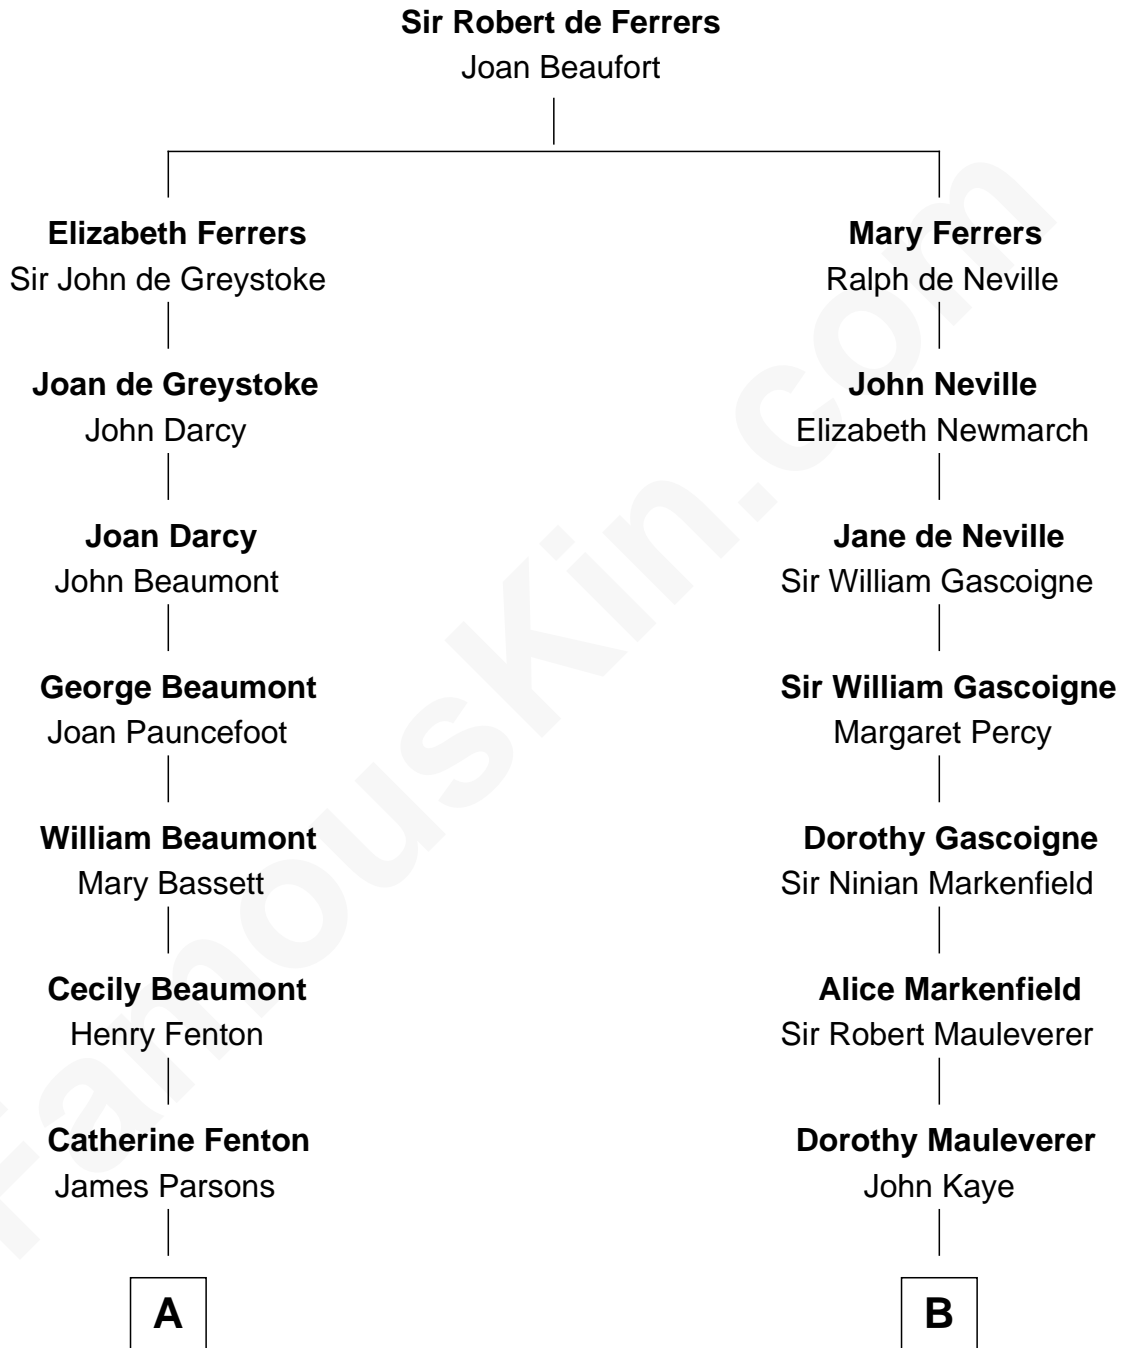

FamousKin.com
Relationship Chart of
Sir Arthur Conan Doyle
Author, "Sherlock Holmes"

15th cousin 5 times removed of

Story Musgrave
NASA Astronaut

C

Edward Gray

Elizabeth Gray Story

Marguerite Gray

John Butler Swann

Marguerite Swann

Percy Musgrave

Story Musgrave

NASA Astronaut