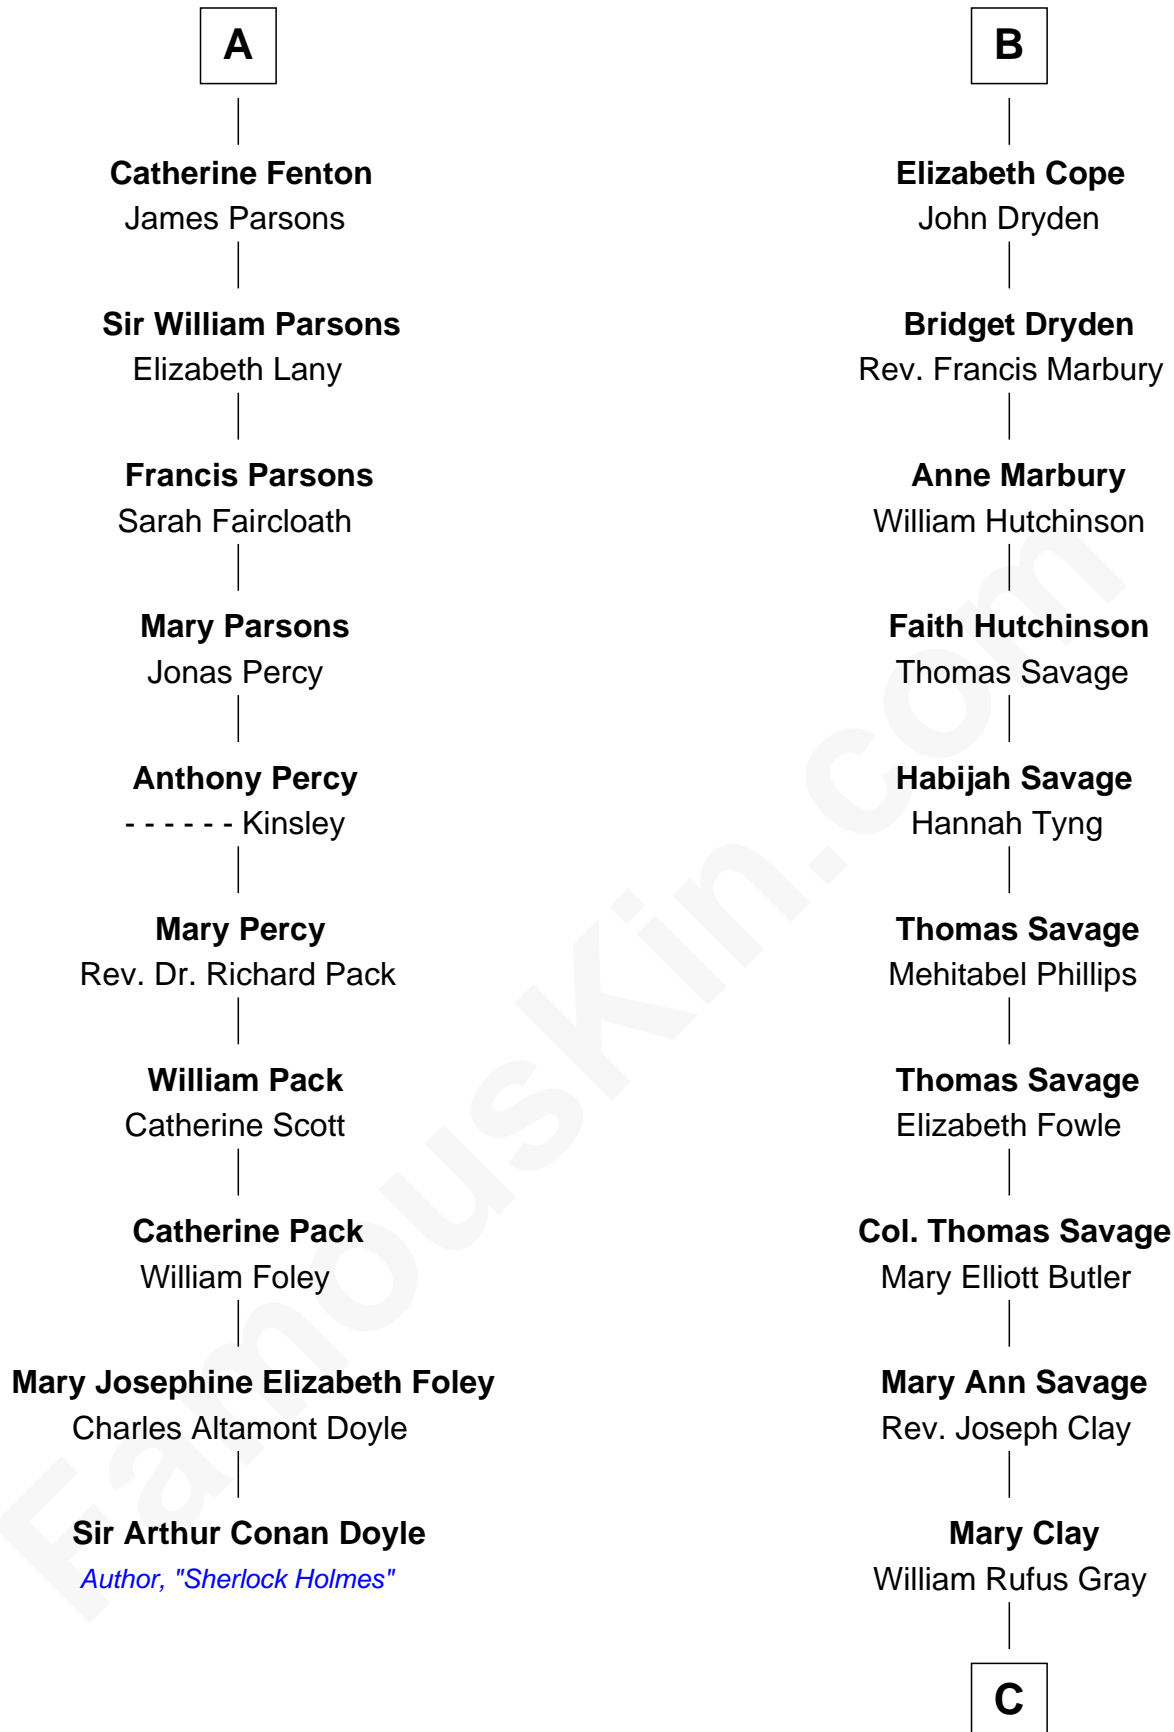

FamousKin.com
Relationship Chart of
Sir Arthur Conan Doyle
Author, "Sherlock Holmes"

16th cousin 5 times removed of

Story Musgrave
NASA Astronaut

Sir Gilbert Talbot
Pernel le Boteler

C

|
William Gray

Sarah Frances Loring

|
Edward Gray

Elizabeth Gray Story

|
Marguerite Gray

John Butler Swann

|
Marguerite Swann

Percy Musgrave

|
Story Musgrave

NASA Astronaut