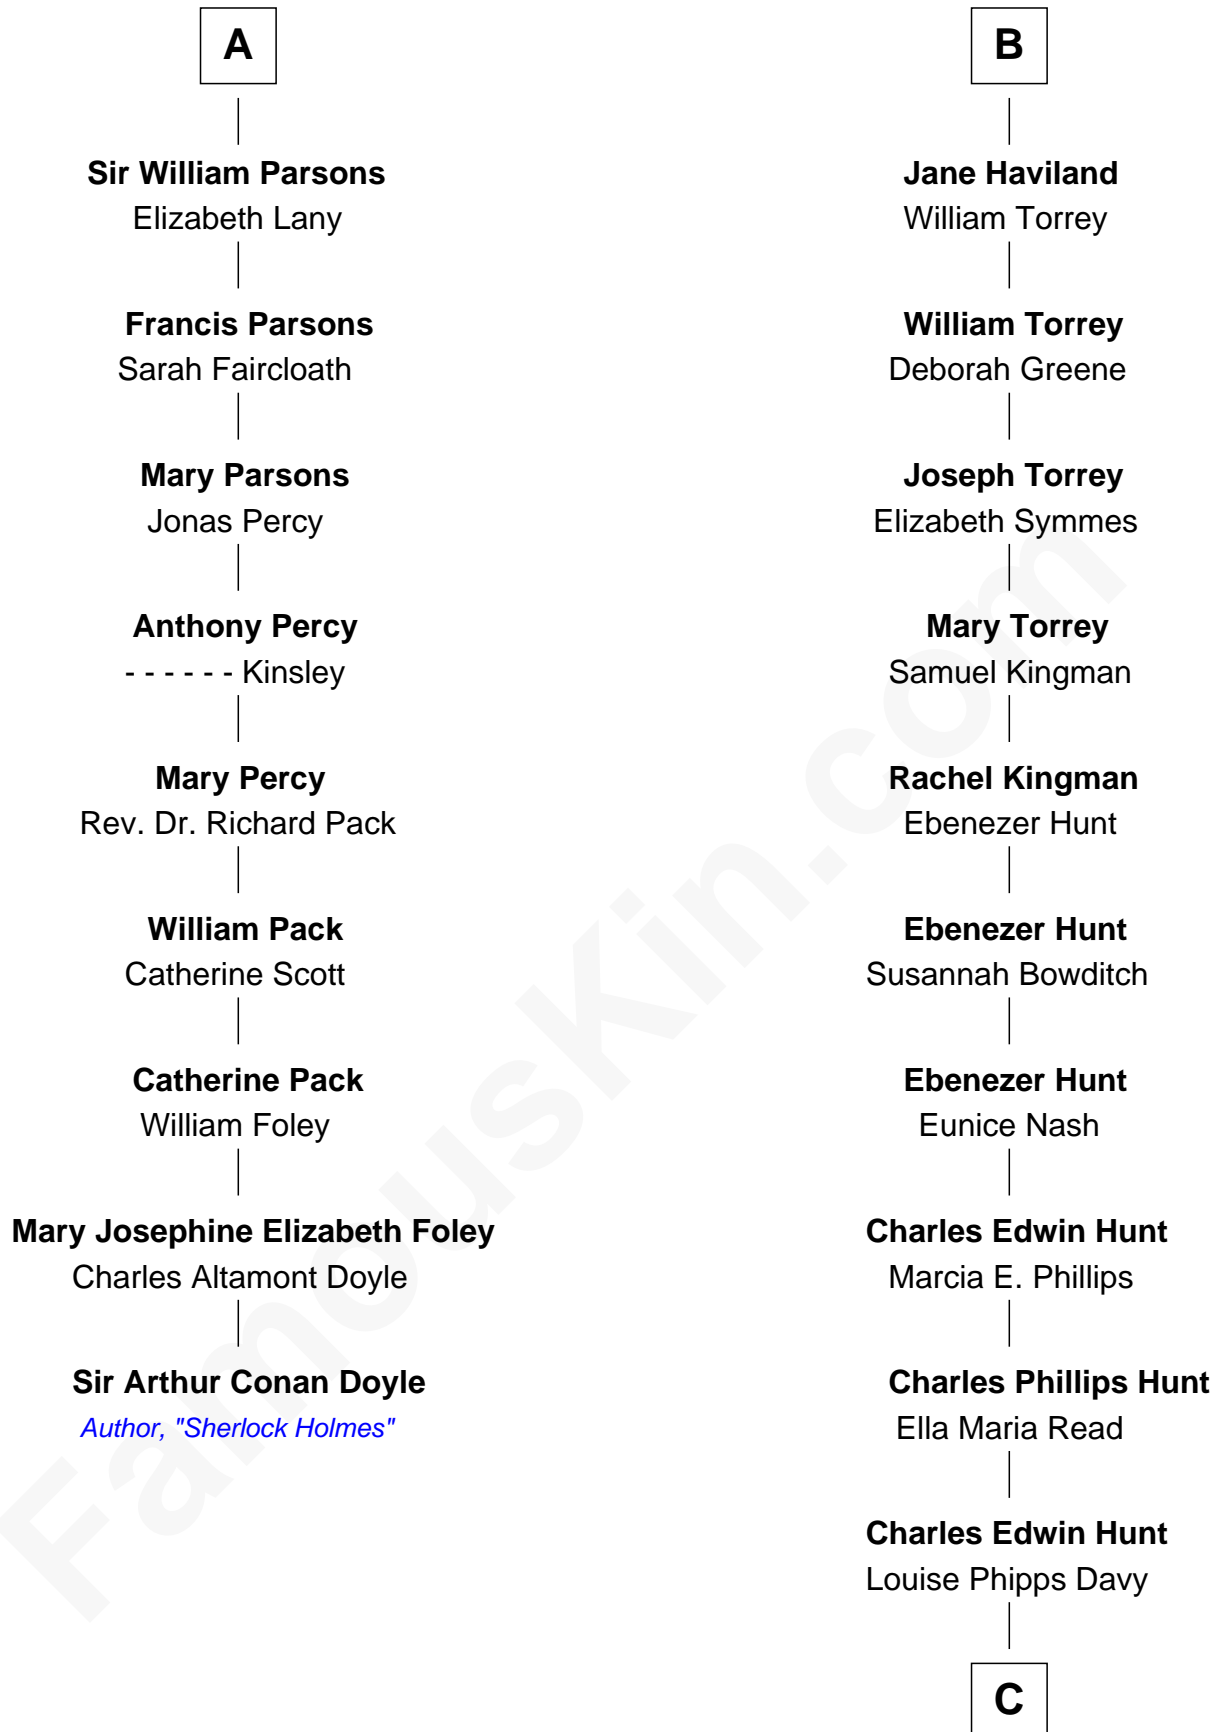

FamousKin.com
Relationship Chart of
Sir Arthur Conan Doyle
Author, "Sherlock Holmes"

15th cousin 3 times removed of

Linda Hunt
TV and Movie Actress

C

Raymond Davy Hunt

Elsie R. Doying

Linda Hunt

TV and Movie Actress

FamousKin.com