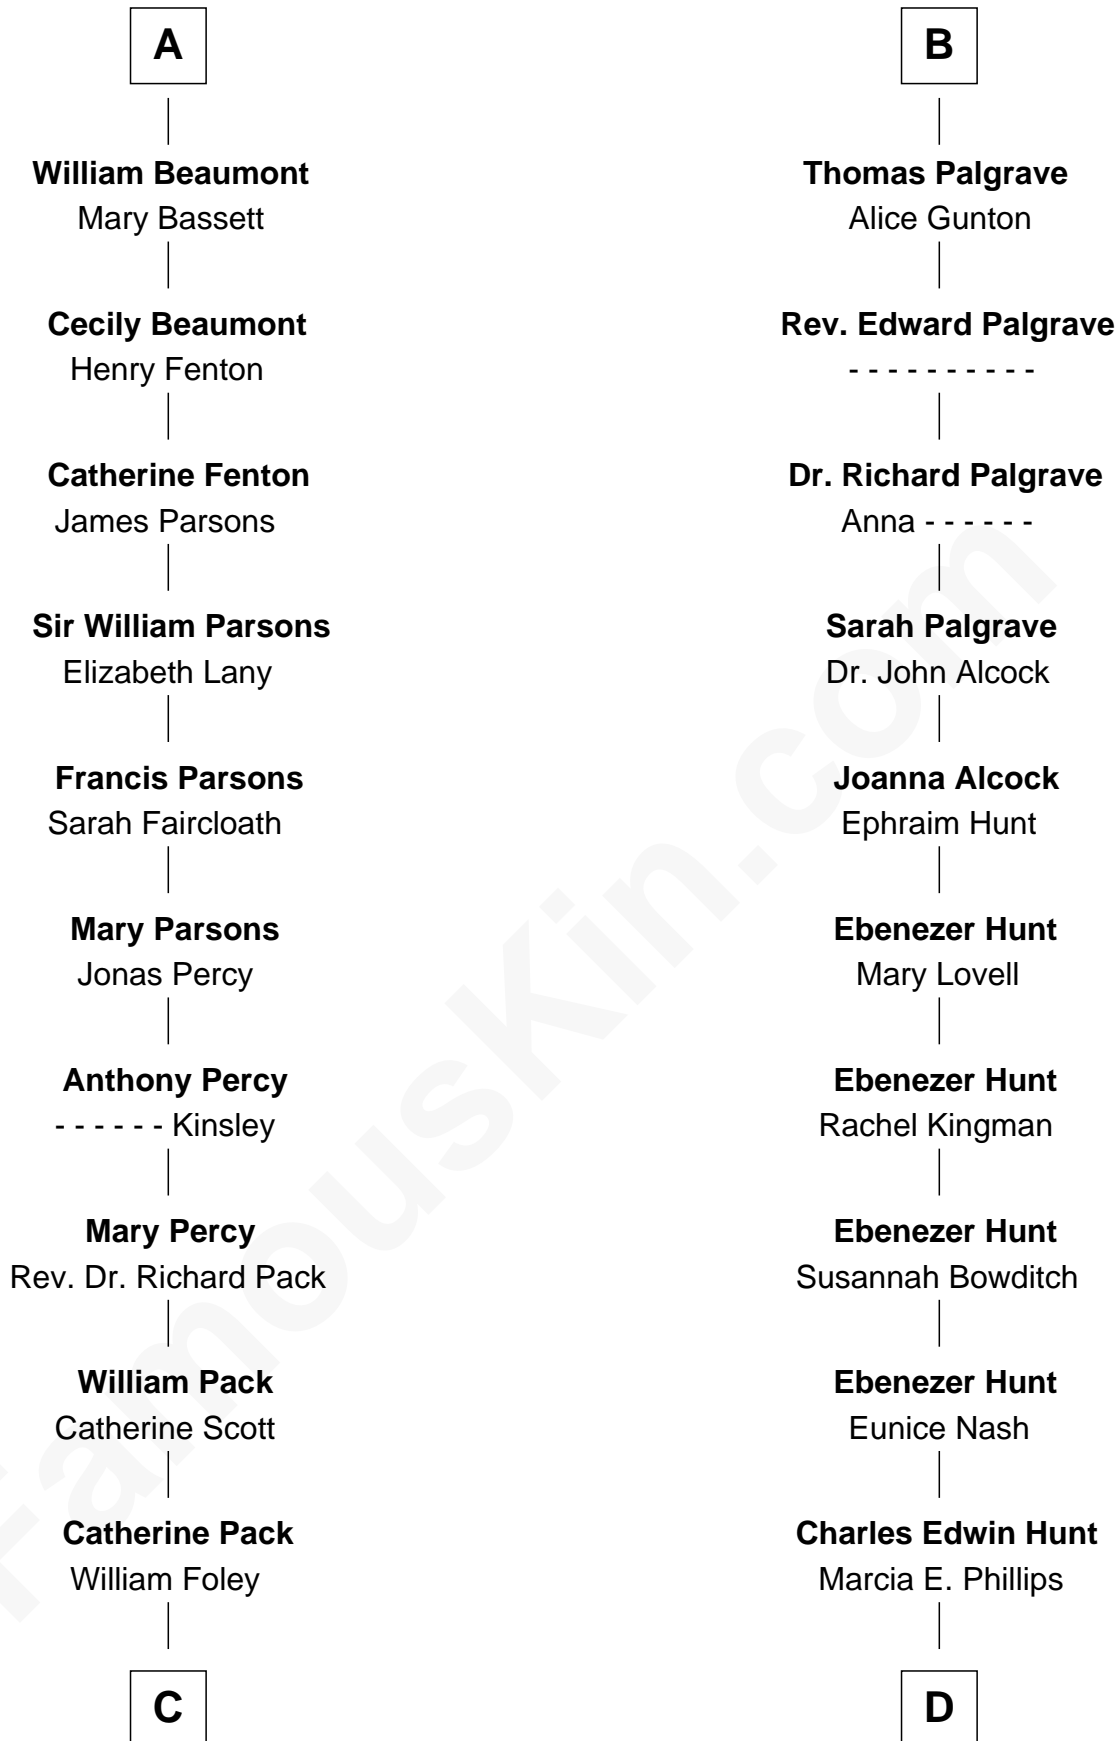

FamousKin.com
Relationship Chart of
Sir Arthur Conan Doyle
Author, "Sherlock Holmes"

18th cousin 2 times removed of

Linda Hunt

TV and Movie Actress

Humphrey de Bohun
 Elizabeth Plantagenet

Eleanor de Bohun
 Sir James le Boteler

Pernel le Boteler
 Sir Gilbert Talbot

Elizabeth Talbot
 Sir Henry de Grey

Margaret de Grey
 Sir John Darcy

John Darcy
 Joan de Greystoke

Joan Darcy
 John Beaumont

George Beaumont
 Joan Pauncefoot

A

Sir William de Bohun
 Elizabeth de Badlesmere

Elizabeth de Bohun
 Sir Richard Fitzalan

Elizabeth Fitzalan
 Sir Robert Goushill

Elizabeth Goushill
 Sir Robert Wingfield

Elizabeth Wingfield
 Sir William Brandon

Eleanor Brandon
 John Glemham

Anne Glemham
 Henry Palgrave

B

C

Mary Josephine Elizabeth Foley

Charles Altamont Doyle

Sir Arthur Conan Doyle

Author, "Sherlock Holmes"

D

Charles Phillips Hunt