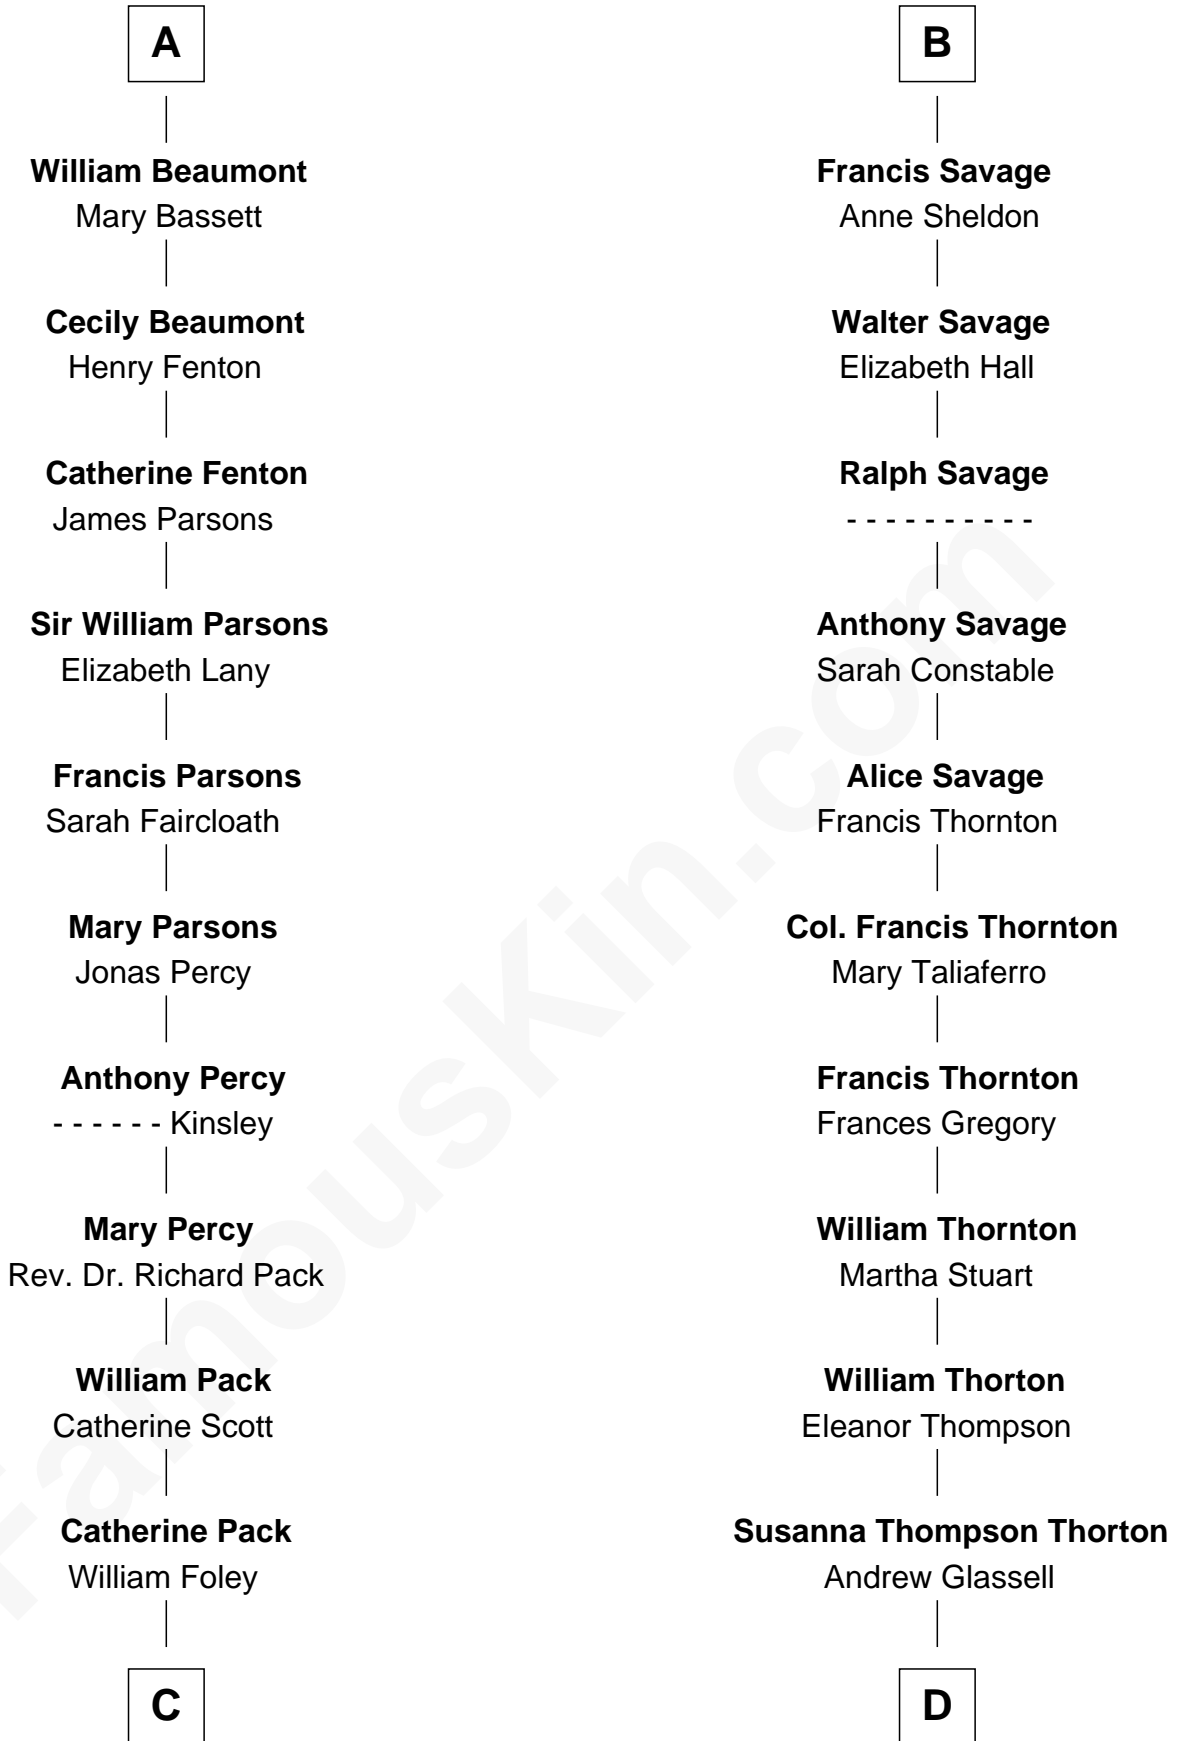

# FamousKin.com Relationship Chart of

**Sir Arthur Conan Doyle**

*Author, "Sherlock Holmes"*

18th cousin 1 time removed of

**General George S. Patton**

*U.S. Army - World War II*

**Humphrey de Bohun**

Elizabeth Plantagenet

Elizabeth de Badlesmere

**Elizabeth de Bohun**

Sir Richard Fitzalan

**Elizabeth Fitzalan**

Sir Robert Goushill

**Joan Goushill**

Sir Thomas Stanley

**Katherine Stanley**

Sir John Savage

**Sir Christopher Savage**

Anne Stanley

**Sir Christopher Savage**

Anne Lygon

**B**

**C**

**Mary Josephine Elizabeth Foley**

Charles Altamont Doyle

**Sir Arthur Conan Doyle**

*Author, "Sherlock Holmes"*

**D**

**Susan Thornton Glassell**

George Smith Patton

**George Smith Patton**

Ruth Wilson