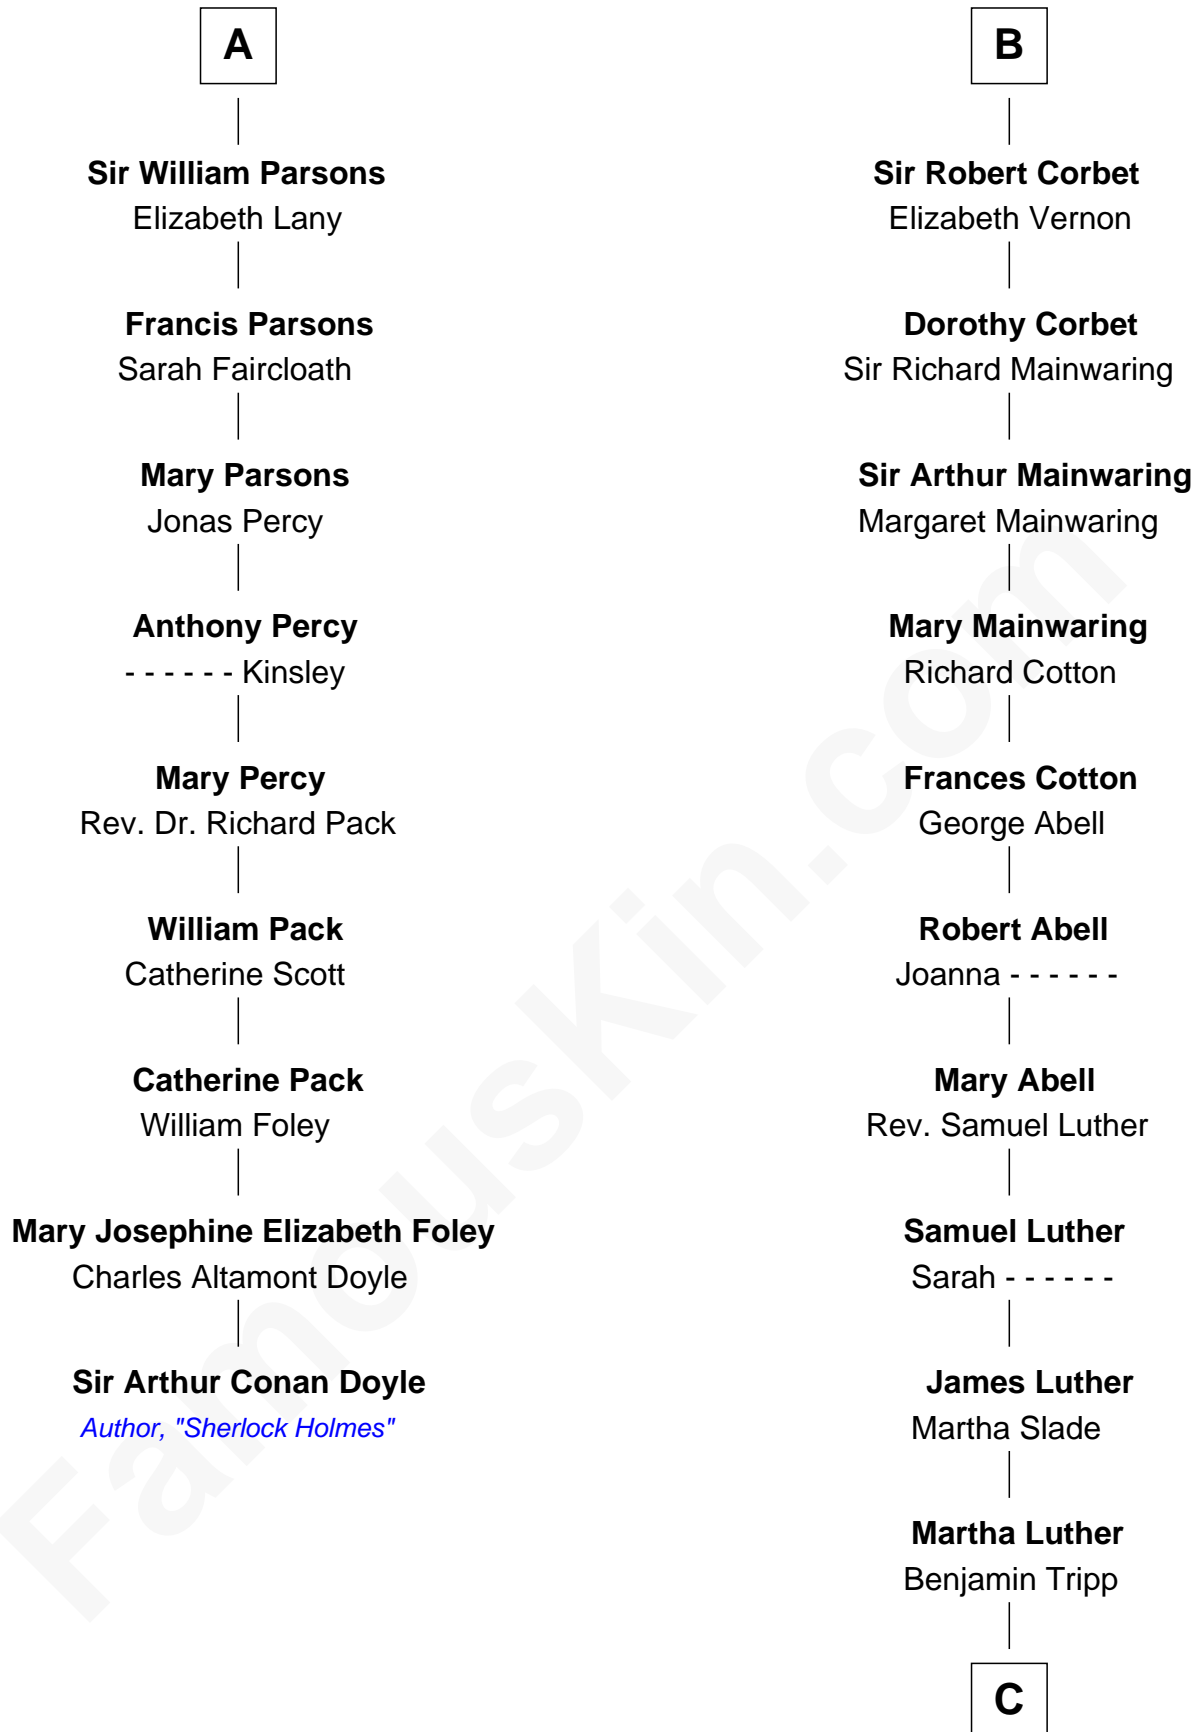

**FamousKin.com**  
**Relationship Chart of**  
**Sir Arthur Conan Doyle**  
*Author, "Sherlock Holmes"*

15th cousin 6 times removed of

**Lizzie Borden**  
*Accused Murderess*

**Sir Henry de Grey**  
 Elizabeth Talbot

**C**

**Susanna Tripp**

John Vinnicum

**Sarah L. Vinnicum**

Joseph Morse

**Anthony Morse**

Rhoda Morrison

**Sarah Anthony Morse**

Andrew Jackson Borden

**Lizzie Borden**

*Accused Murderess*

FamousKin.com