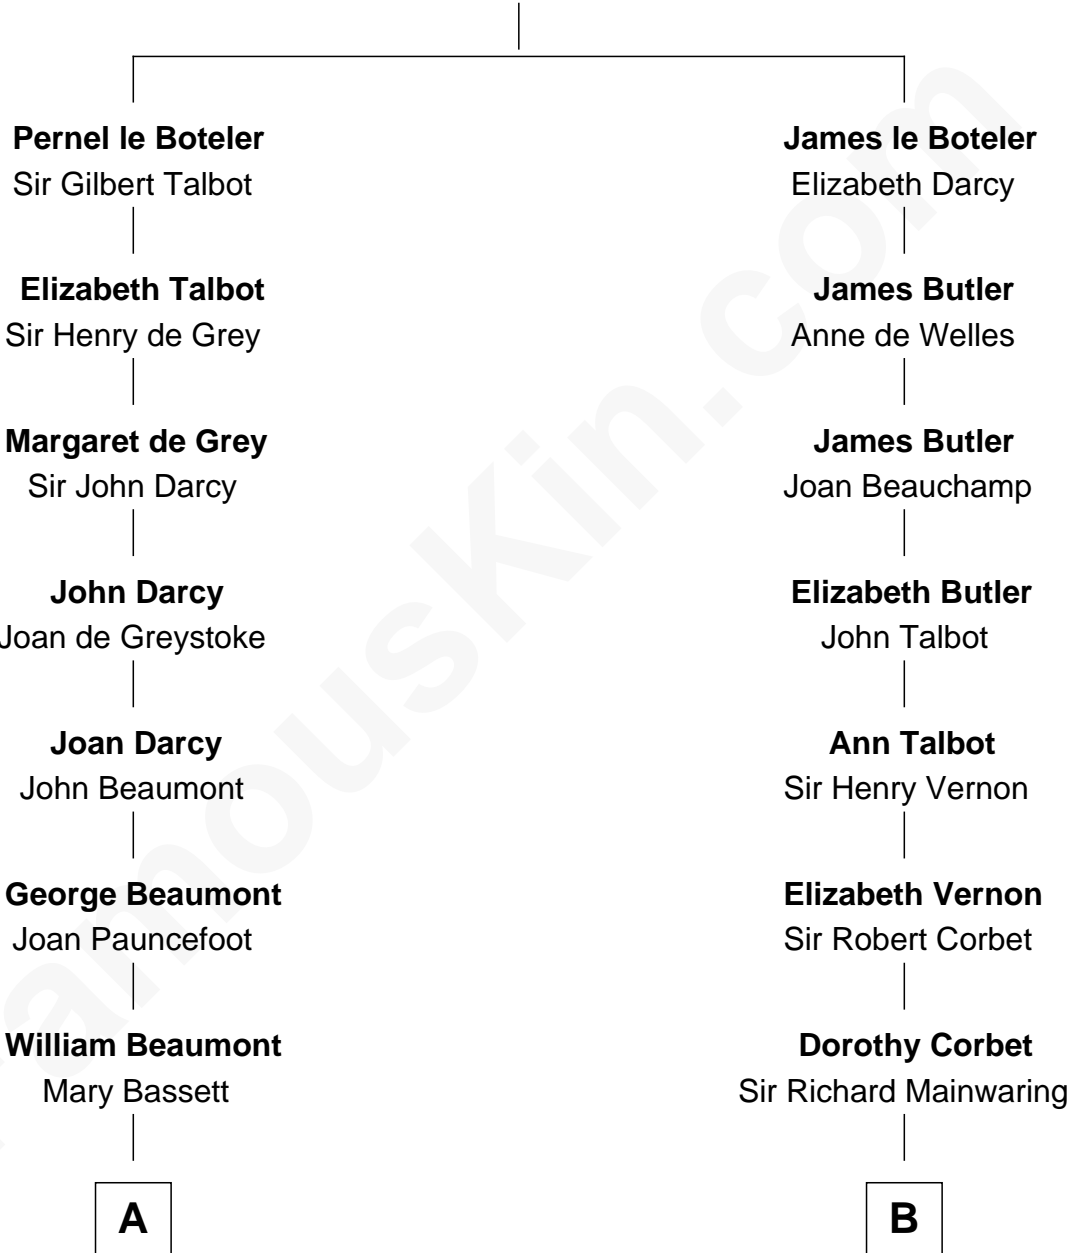

FamousKin.com
Relationship Chart of
Sir Arthur Conan Doyle
Author, "Sherlock Holmes"

17th cousin 2 times removed of

Lizzie Borden
Accused Murderess

Sir James le Boteler
 Eleanor de Bohun

C

Anthony Morse

Rhoda Morrison

Sarah Anthony Morse

Andrew Jackson Borden

Lizzie Borden

Accused Murderess

FamousKin.com