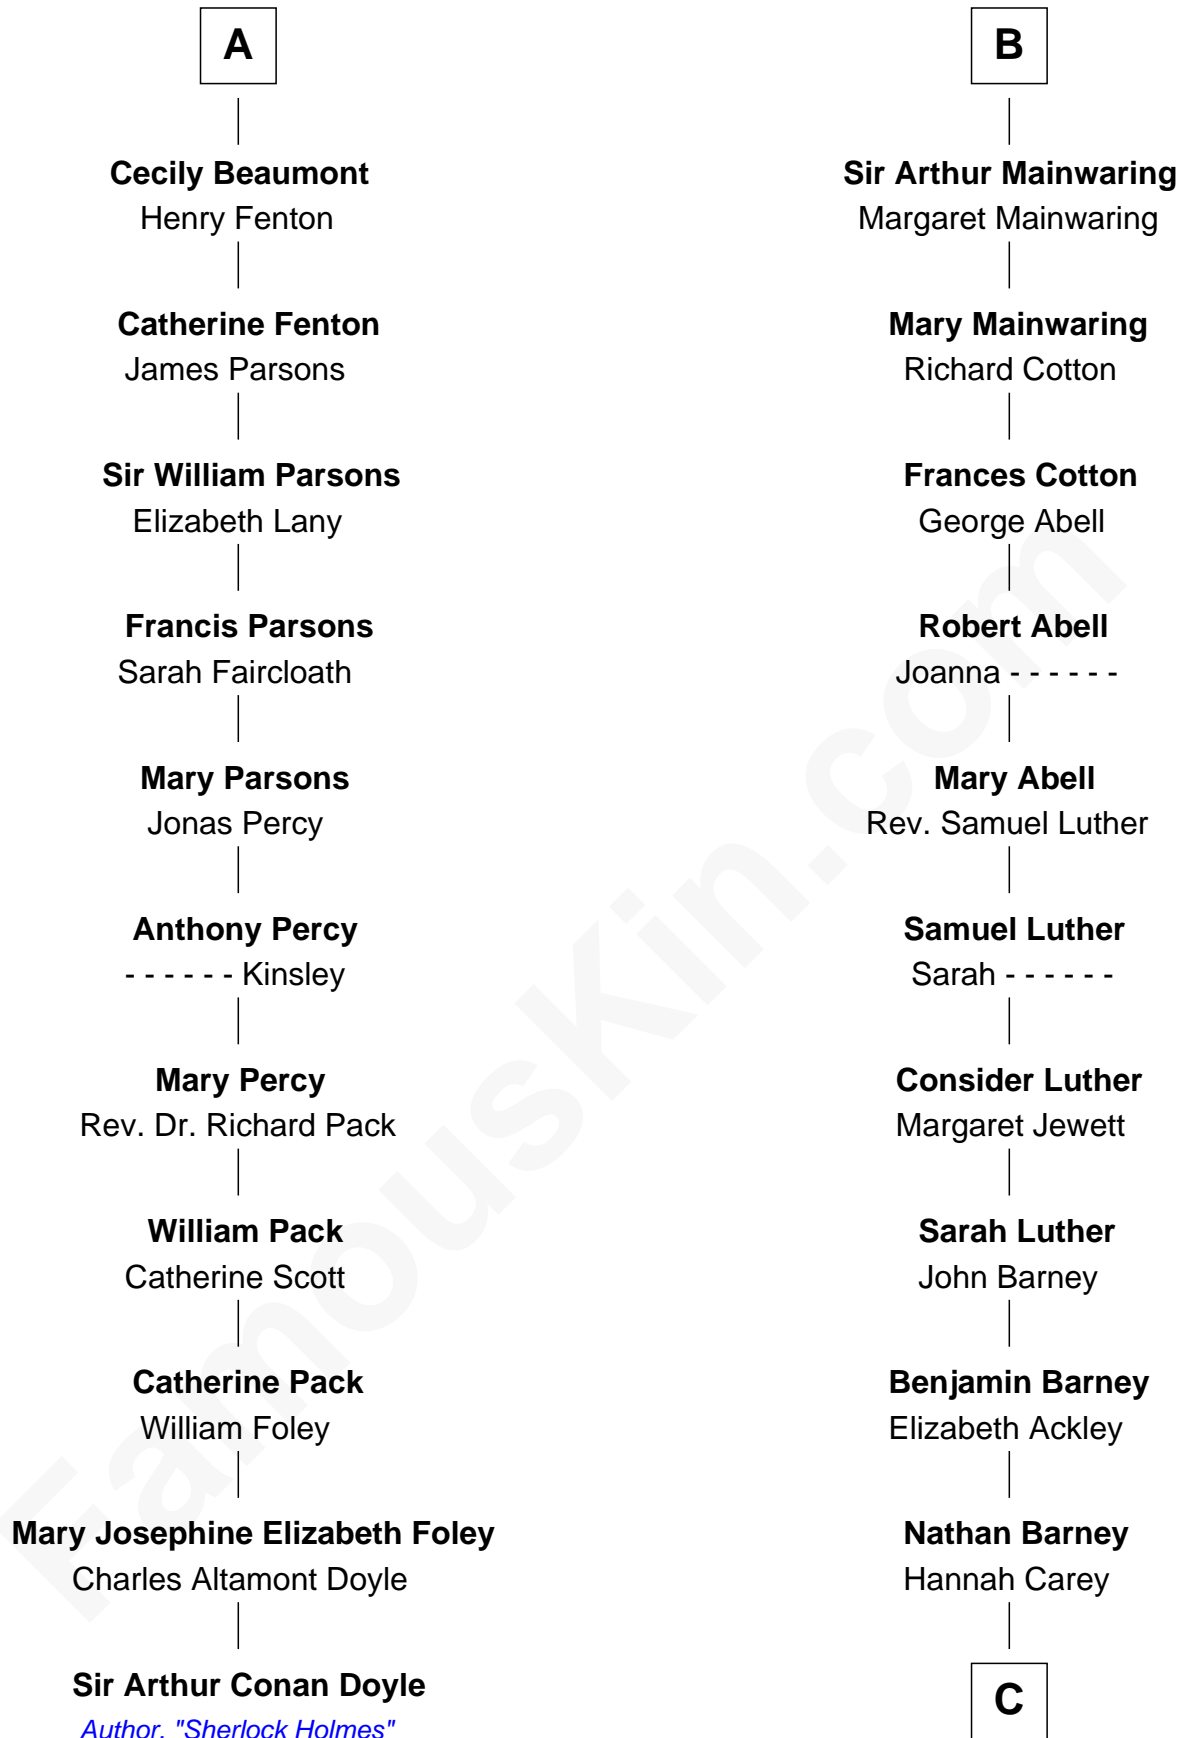

FamousKin.com
Relationship Chart of
Sir Arthur Conan Doyle
Author, "Sherlock Holmes"

17th cousin 3 times removed of

Elizabeth Montgomery
TV Actress - "Bewitched"

C

Nathan Barney

Mary A. Deverell

Mary Weed Barney

Henry Montgomery

Henry Montgomery

Elizabeth Bryan Allen

Elizabeth Montgomery

TV Actress - "Bewitched"

FamousKin.com