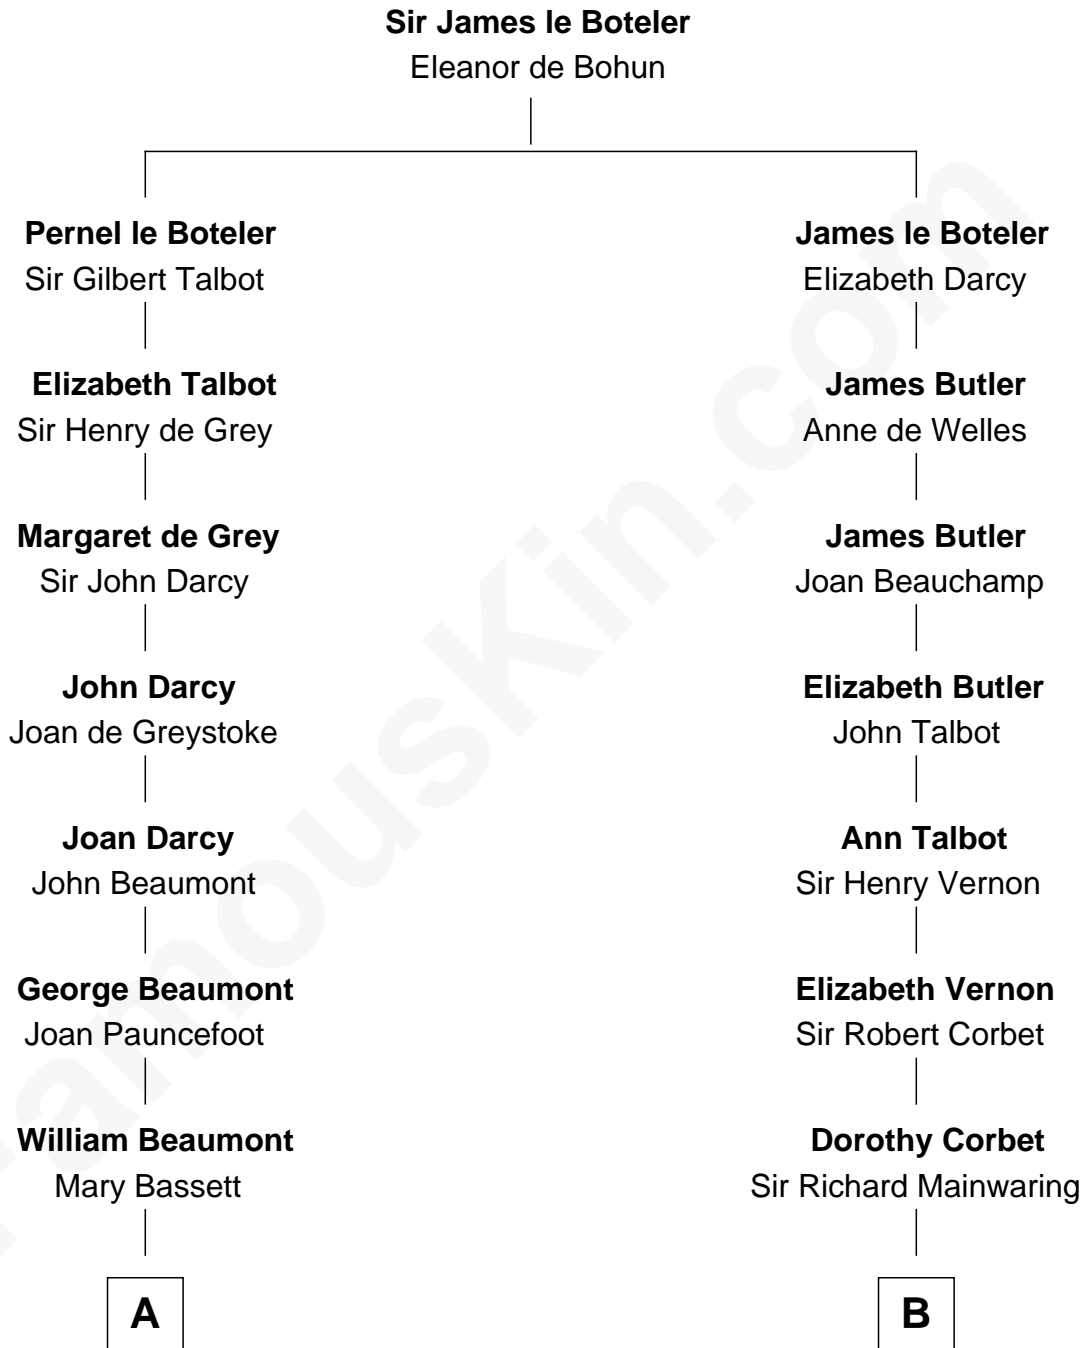

FamousKin.com
Relationship Chart of
Sir Arthur Conan Doyle
Author, "Sherlock Holmes"

17th cousin 3 times removed of

Elizabeth Montgomery
TV Actress - "Bewitched"

C

Nathan Barney

Mary A. Deverell

Mary Weed Barney

Henry Montgomery

Henry Montgomery

Elizabeth Bryan Allen

Elizabeth Montgomery

TV Actress - "Bewitched"

FamousKin.com