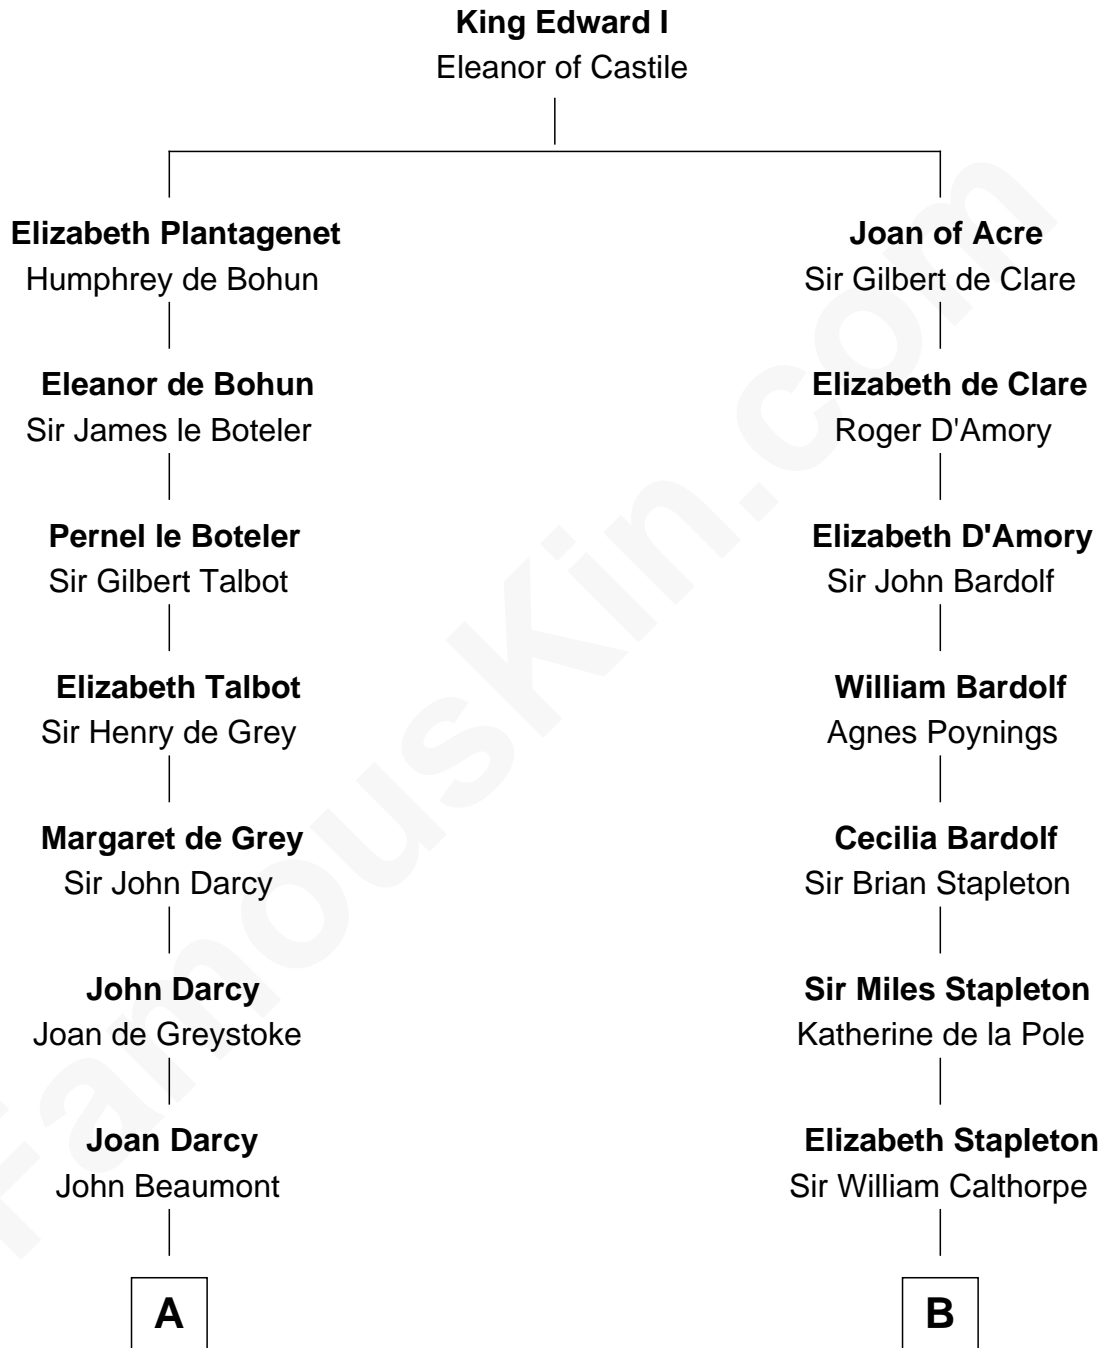

FamousKin.com
Relationship Chart of
Sir Arthur Conan Doyle
 Author, "Sherlock Holmes"

13th cousin 6 times removed of

Rev. George Burroughs
 Executed for Witchcraft, Salem 1692

C

—
Catherine Pack

William Foley

—
Mary Josephine Elizabeth Foley

Charles Altamont Doyle

—
Sir Arthur Conan Doyle

Author, "Sherlock Holmes"

FamousKin.com