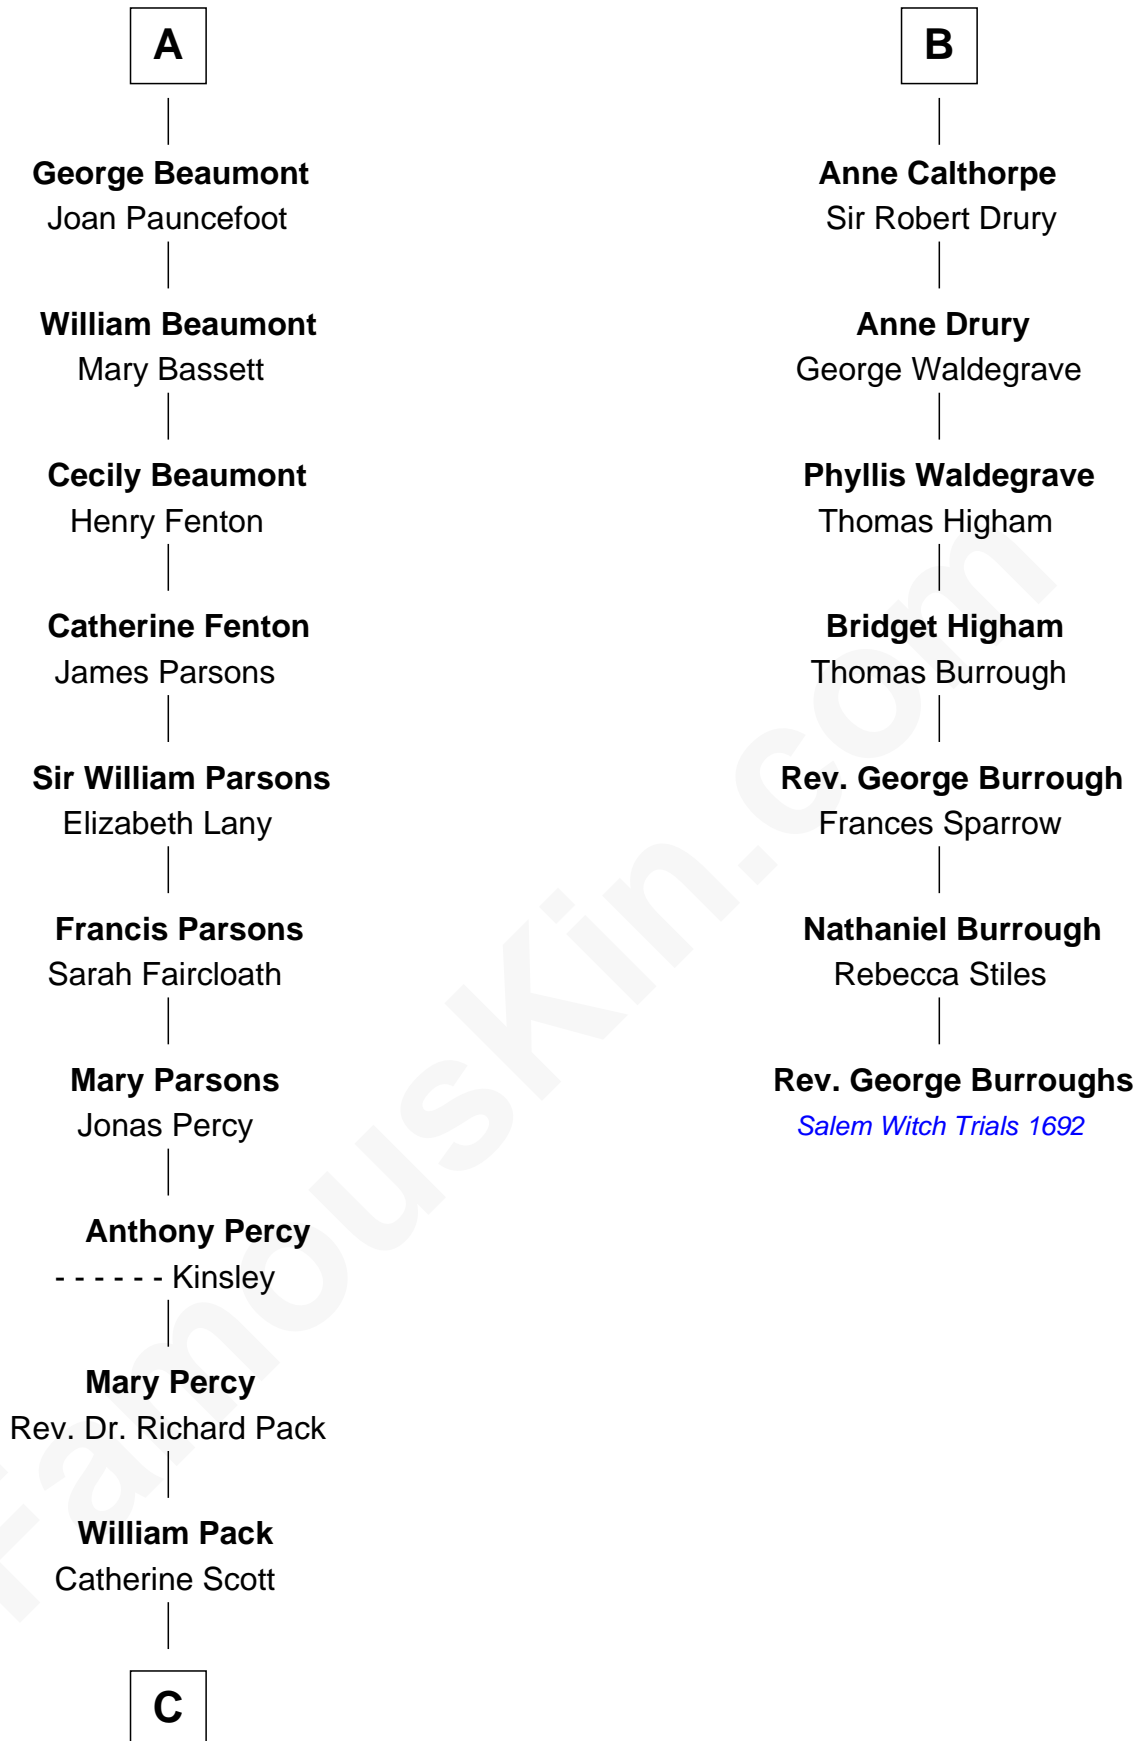

FamousKin.com
Relationship Chart of
Sir Arthur Conan Doyle
 Author, "Sherlock Holmes"

13th cousin 6 times removed of

Rev. George Burroughs
 Executed for Witchcraft, Salem 1692

C

—
Catherine Pack

William Foley

—
Mary Josephine Elizabeth Foley

Charles Altamont Doyle

—
Sir Arthur Conan Doyle

Author, "Sherlock Holmes"

FamousKin.com