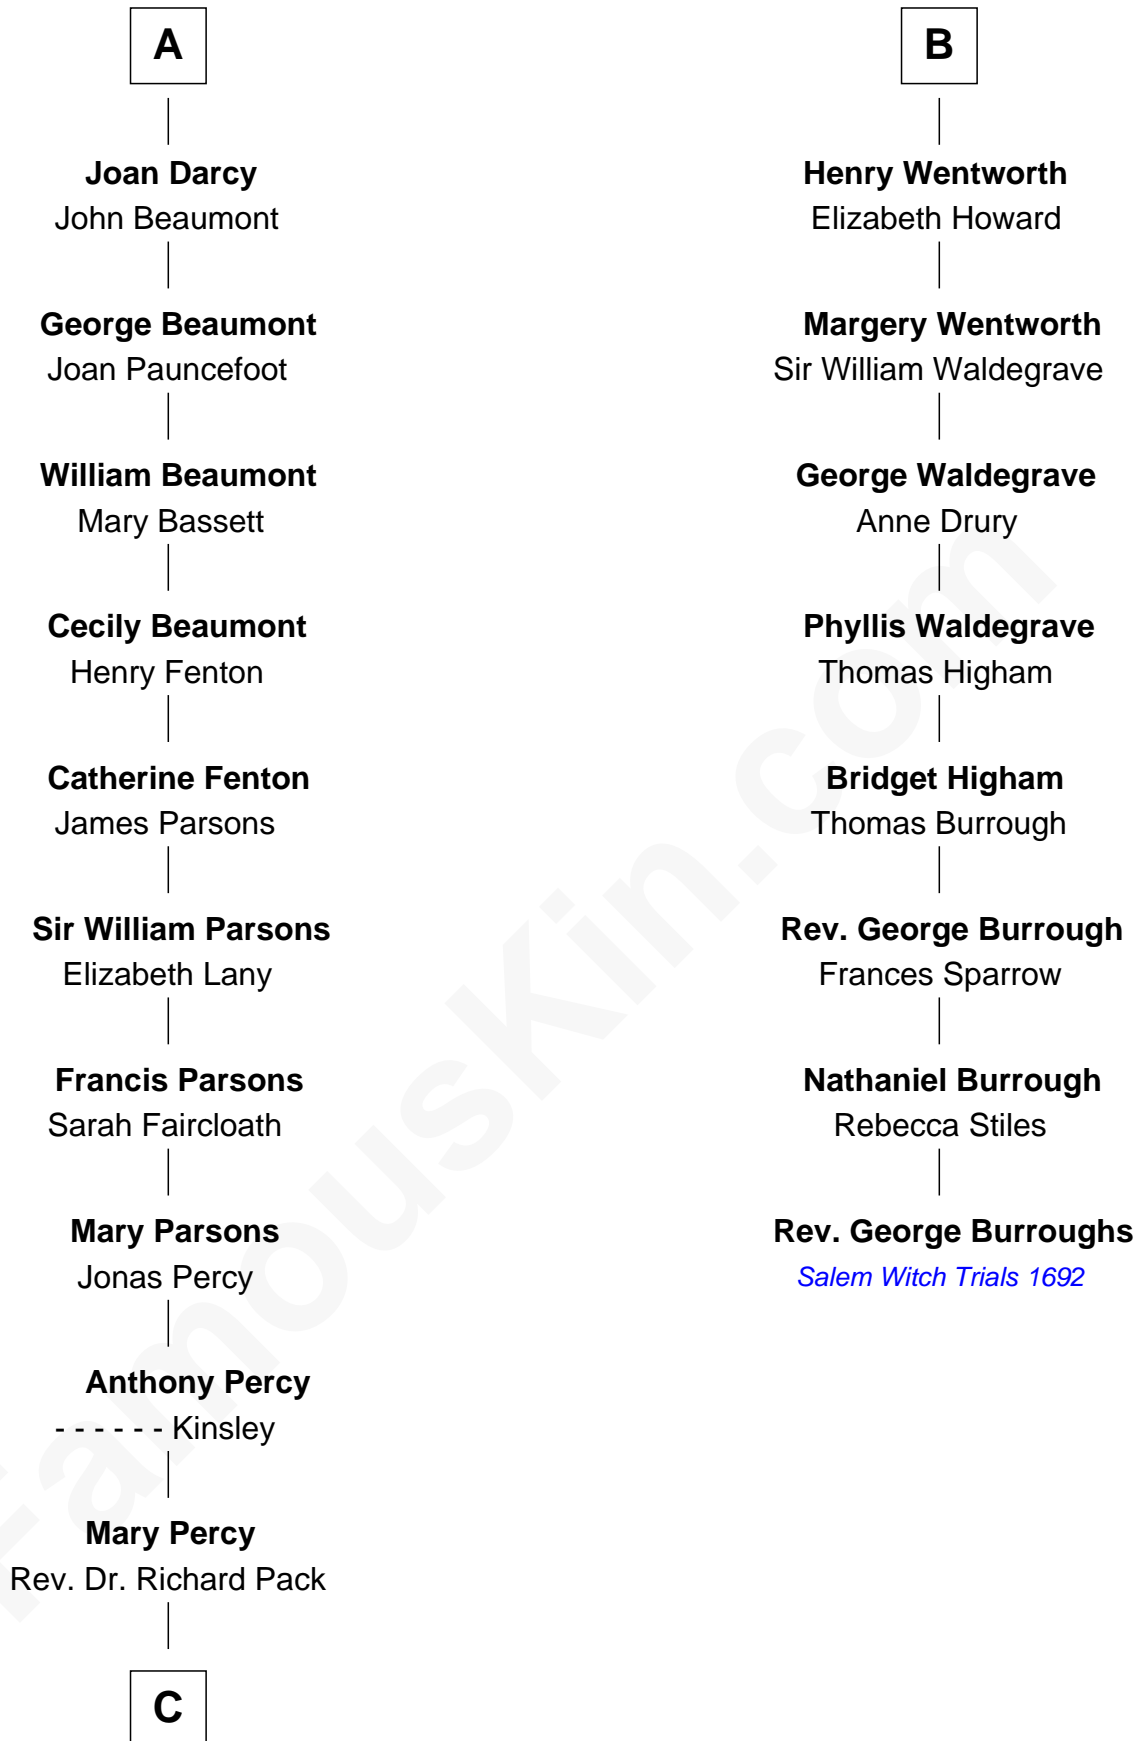

**FamousKin.com**  
**Relationship Chart of**  
**Sir Arthur Conan Doyle**  
*Author, "Sherlock Holmes"*

14th cousin 6 times removed of

**Rev. George Burroughs**  
*Executed for Witchcraft, Salem 1692*

**C**

—  
**William Pack**  
Catherine Scott

—  
**Catherine Pack**  
William Foley

—  
**Mary Josephine Elizabeth Foley**  
Charles Altamont Doyle

—  
**Sir Arthur Conan Doyle**  
*Author, "Sherlock Holmes"*

FamousKin.com