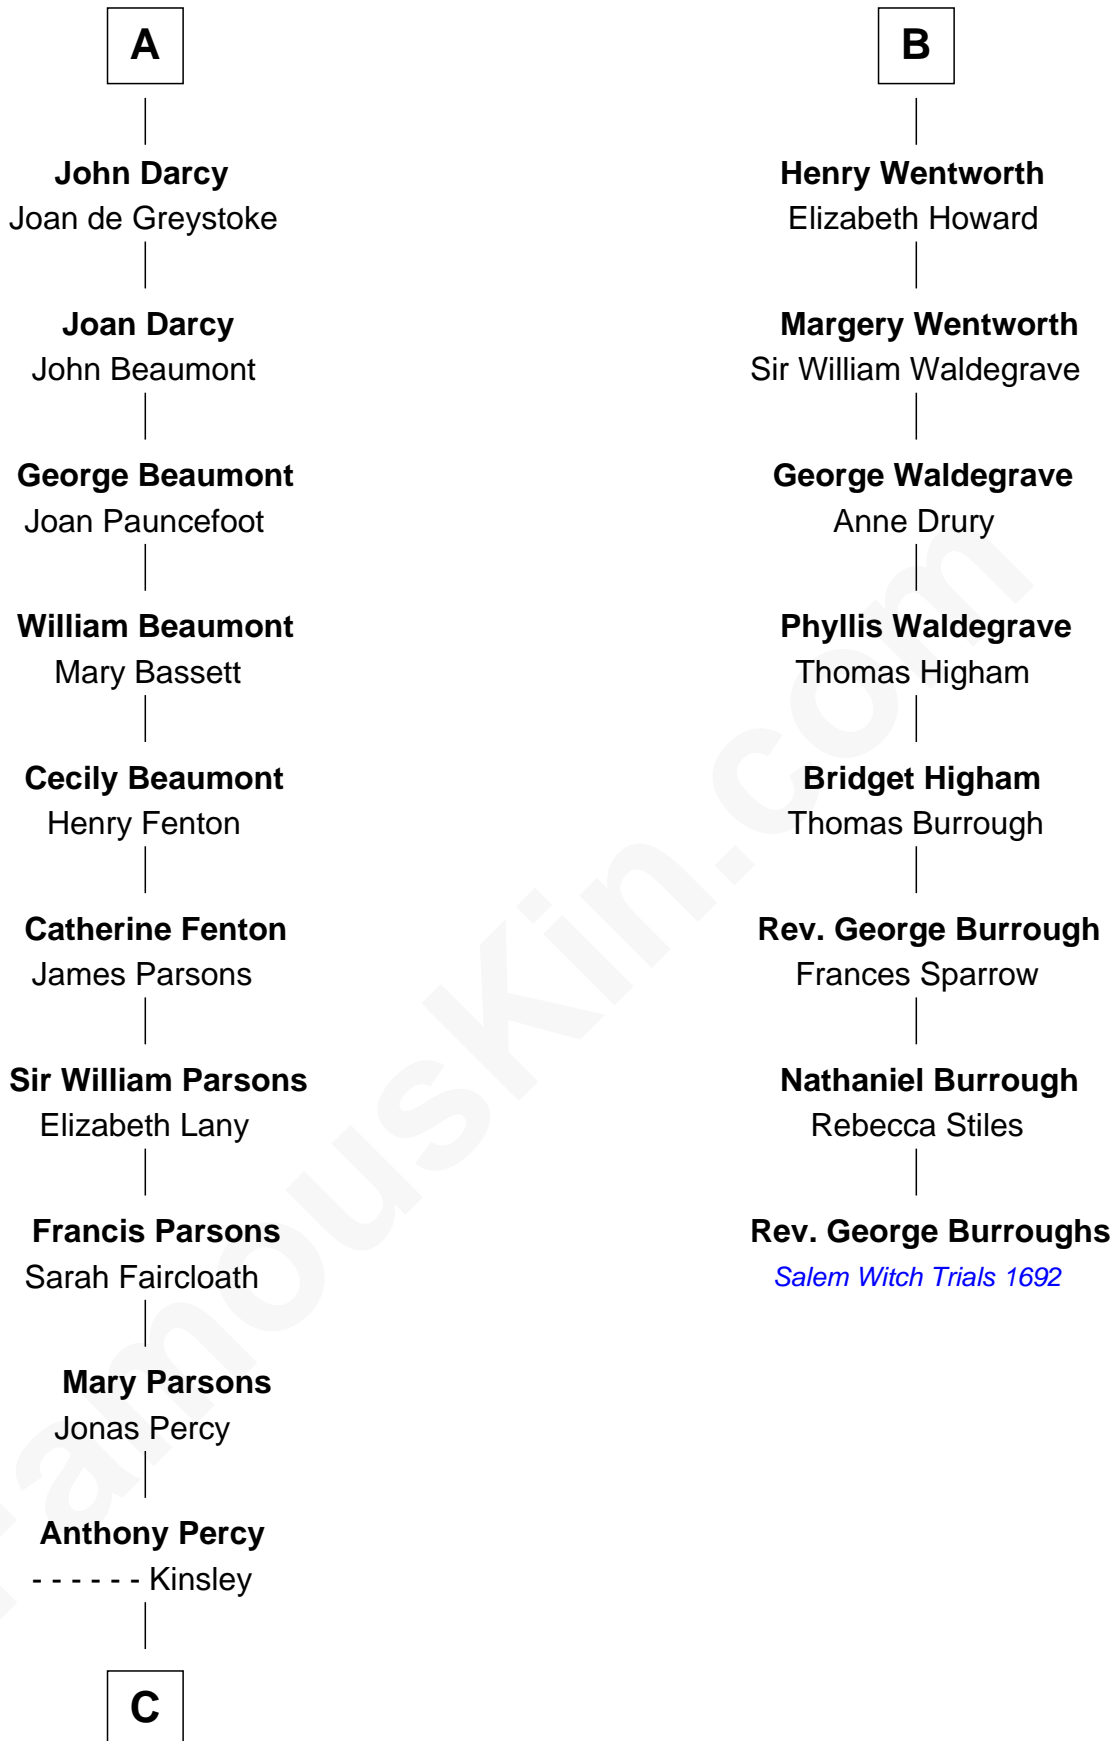

FamousKin.com
Relationship Chart of
Sir Arthur Conan Doyle
Author, "Sherlock Holmes"

14th cousin 7 times removed of

Rev. George Burroughs
Executed for Witchcraft, Salem 1692

C

—
Mary Percy

Rev. Dr. Richard Pack

—
William Pack

Catherine Scott

—
Catherine Pack

William Foley

—
Mary Josephine Elizabeth Foley

Charles Altamont Doyle

—
Sir Arthur Conan Doyle

Author, "Sherlock Holmes"