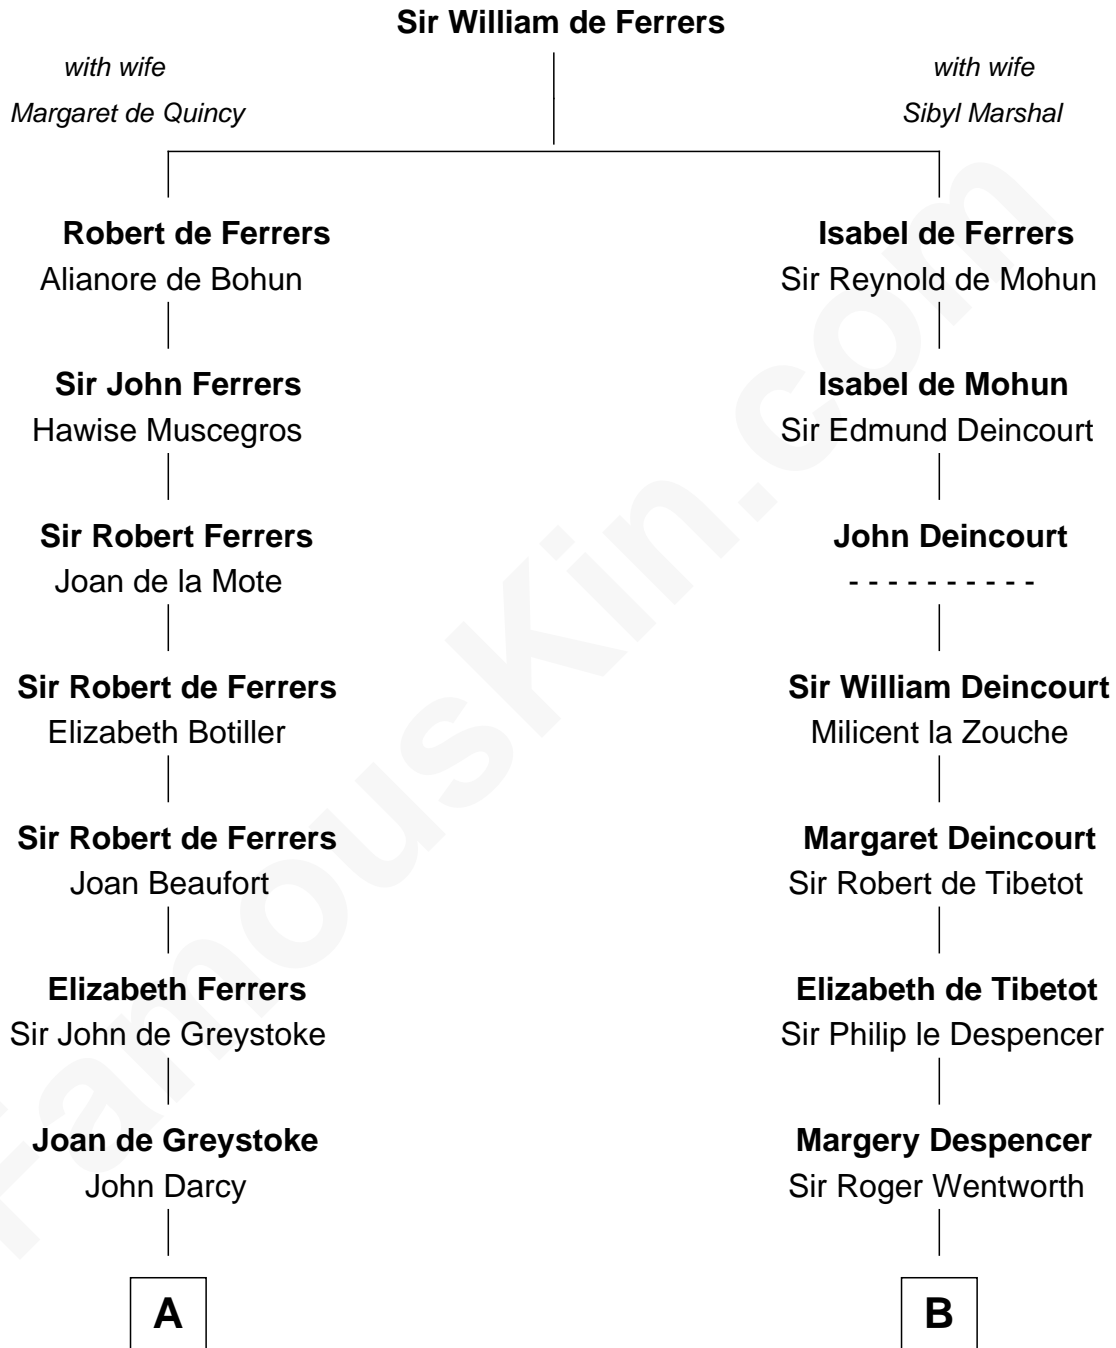

FamousKin.com
Relationship Chart of
Sir Arthur Conan Doyle
Author, "Sherlock Holmes"

14th cousin 6 times removed of

Rev. George Burroughs
Executed for Witchcraft, Salem 1692

C

—
William Pack
Catherine Scott

—
Catherine Pack
William Foley

—
Mary Josephine Elizabeth Foley
Charles Altamont Doyle

—
Sir Arthur Conan Doyle
Author, "Sherlock Holmes"

FamousKin.com