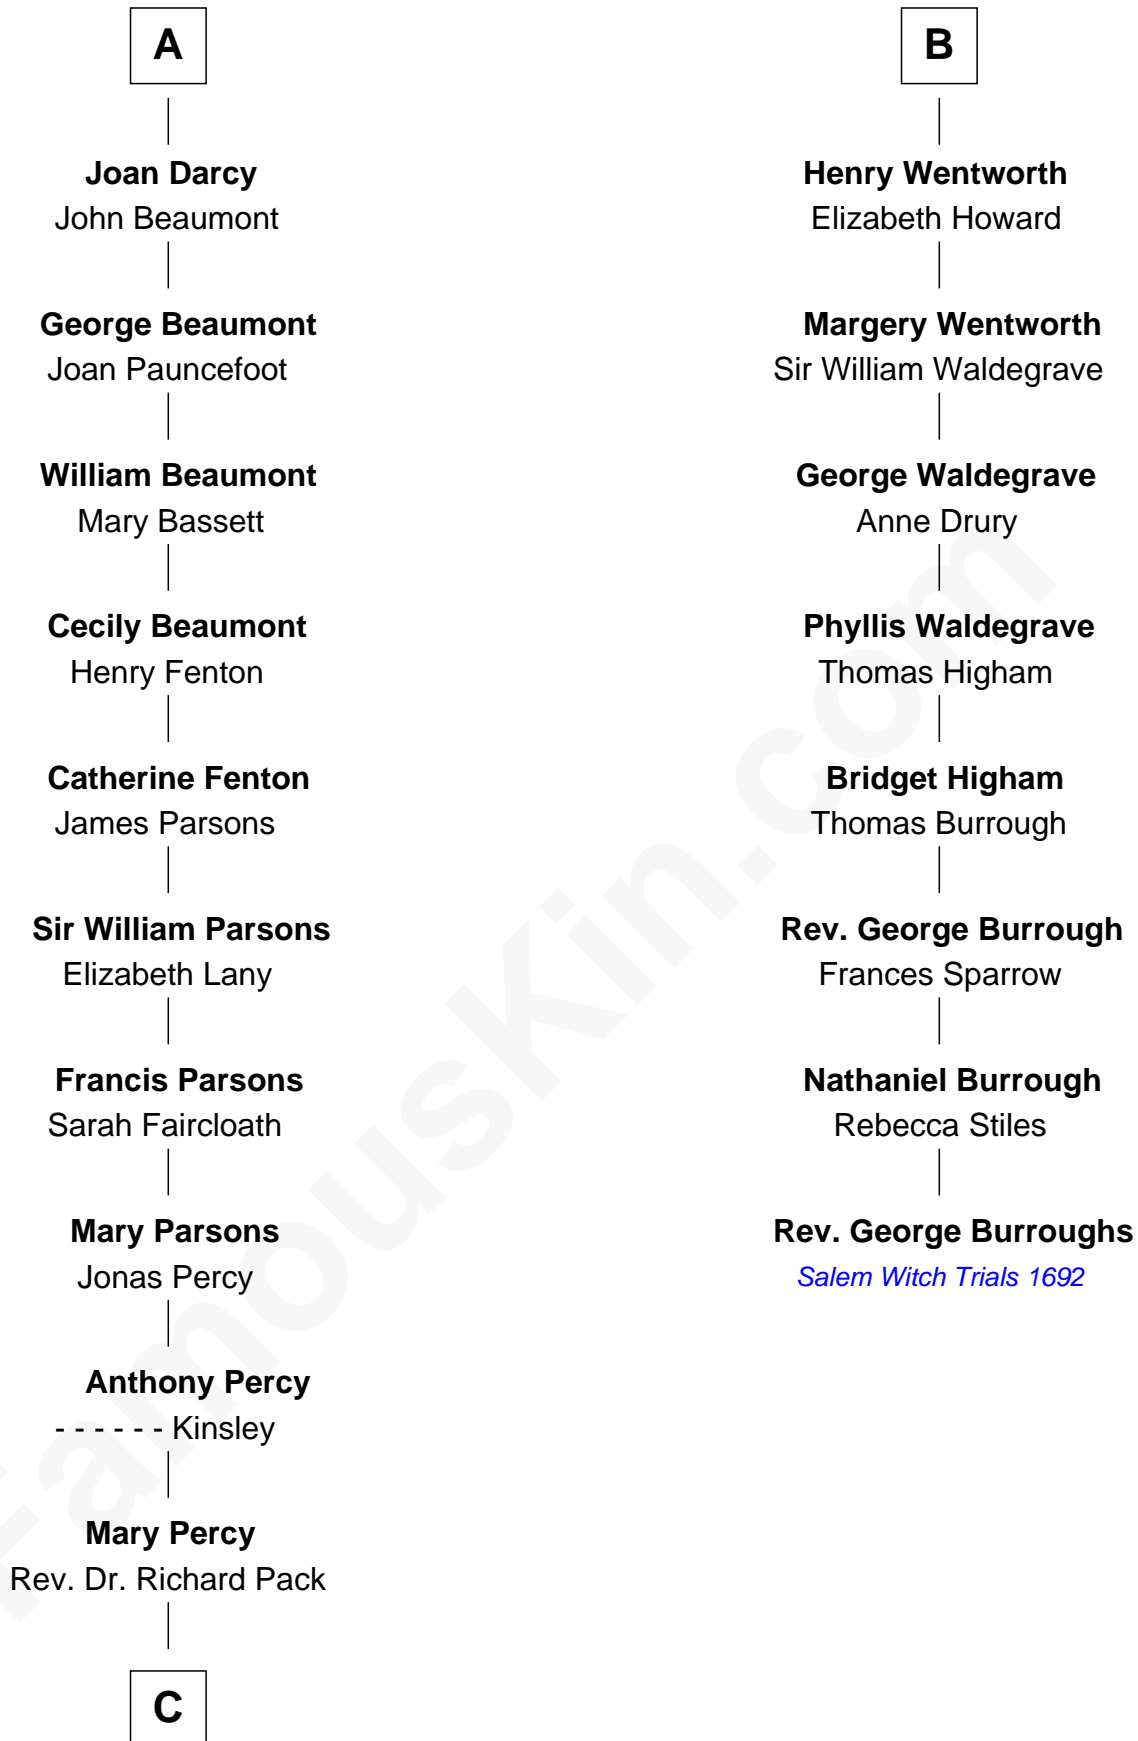

FamousKin.com
Relationship Chart of
Sir Arthur Conan Doyle
Author, "Sherlock Holmes"

14th cousin 6 times removed of

Rev. George Burroughs
Executed for Witchcraft, Salem 1692

C

—
William Pack
Catherine Scott

—
Catherine Pack
William Foley

—
Mary Josephine Elizabeth Foley
Charles Altamont Doyle

—
Sir Arthur Conan Doyle
Author, "Sherlock Holmes"

FamousKin.com