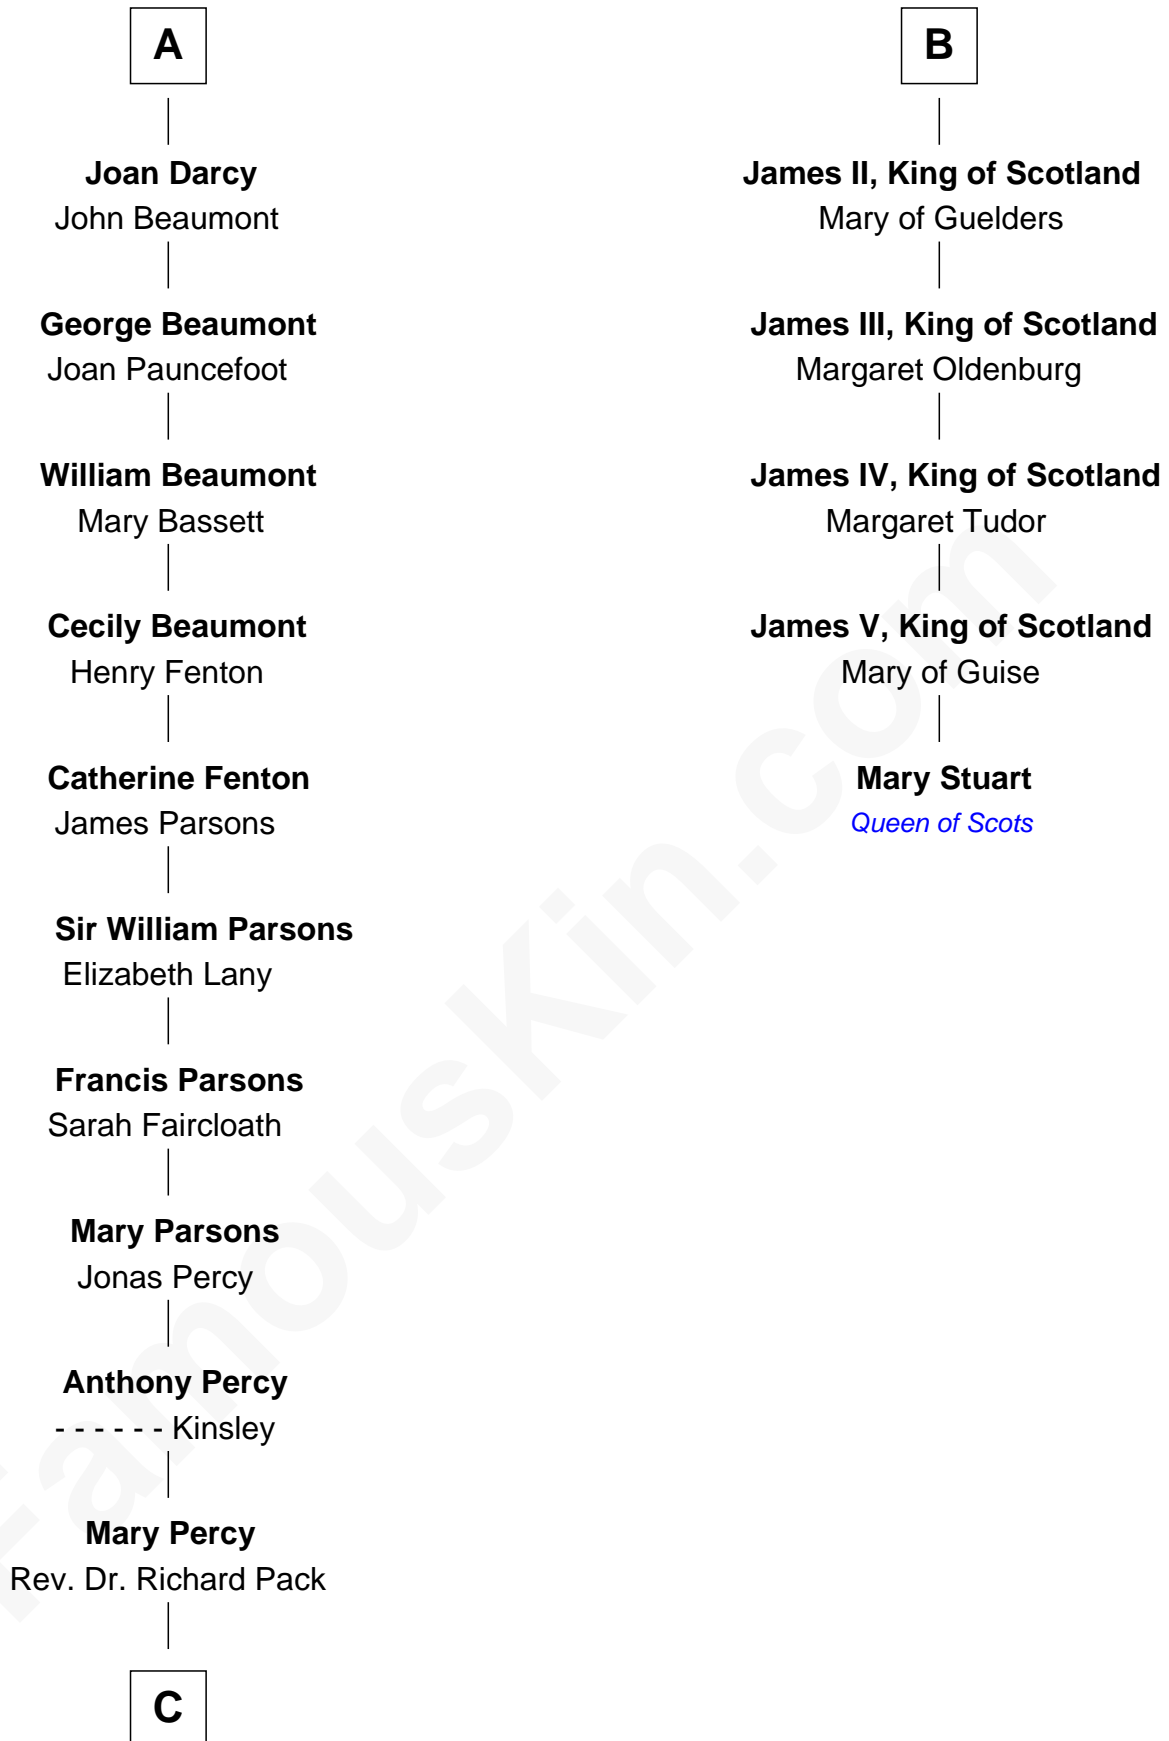

FamousKin.com
Relationship Chart of
Sir Arthur Conan Doyle
Author, "Sherlock Holmes"

11th cousin 9 times removed of

Mary Stuart
Queen of Scots

C

—
William Pack
Catherine Scott

—
Catherine Pack
William Foley

—
Mary Josephine Elizabeth Foley
Charles Altamont Doyle

—
Sir Arthur Conan Doyle
Author, "Sherlock Holmes"

FamousKin.com