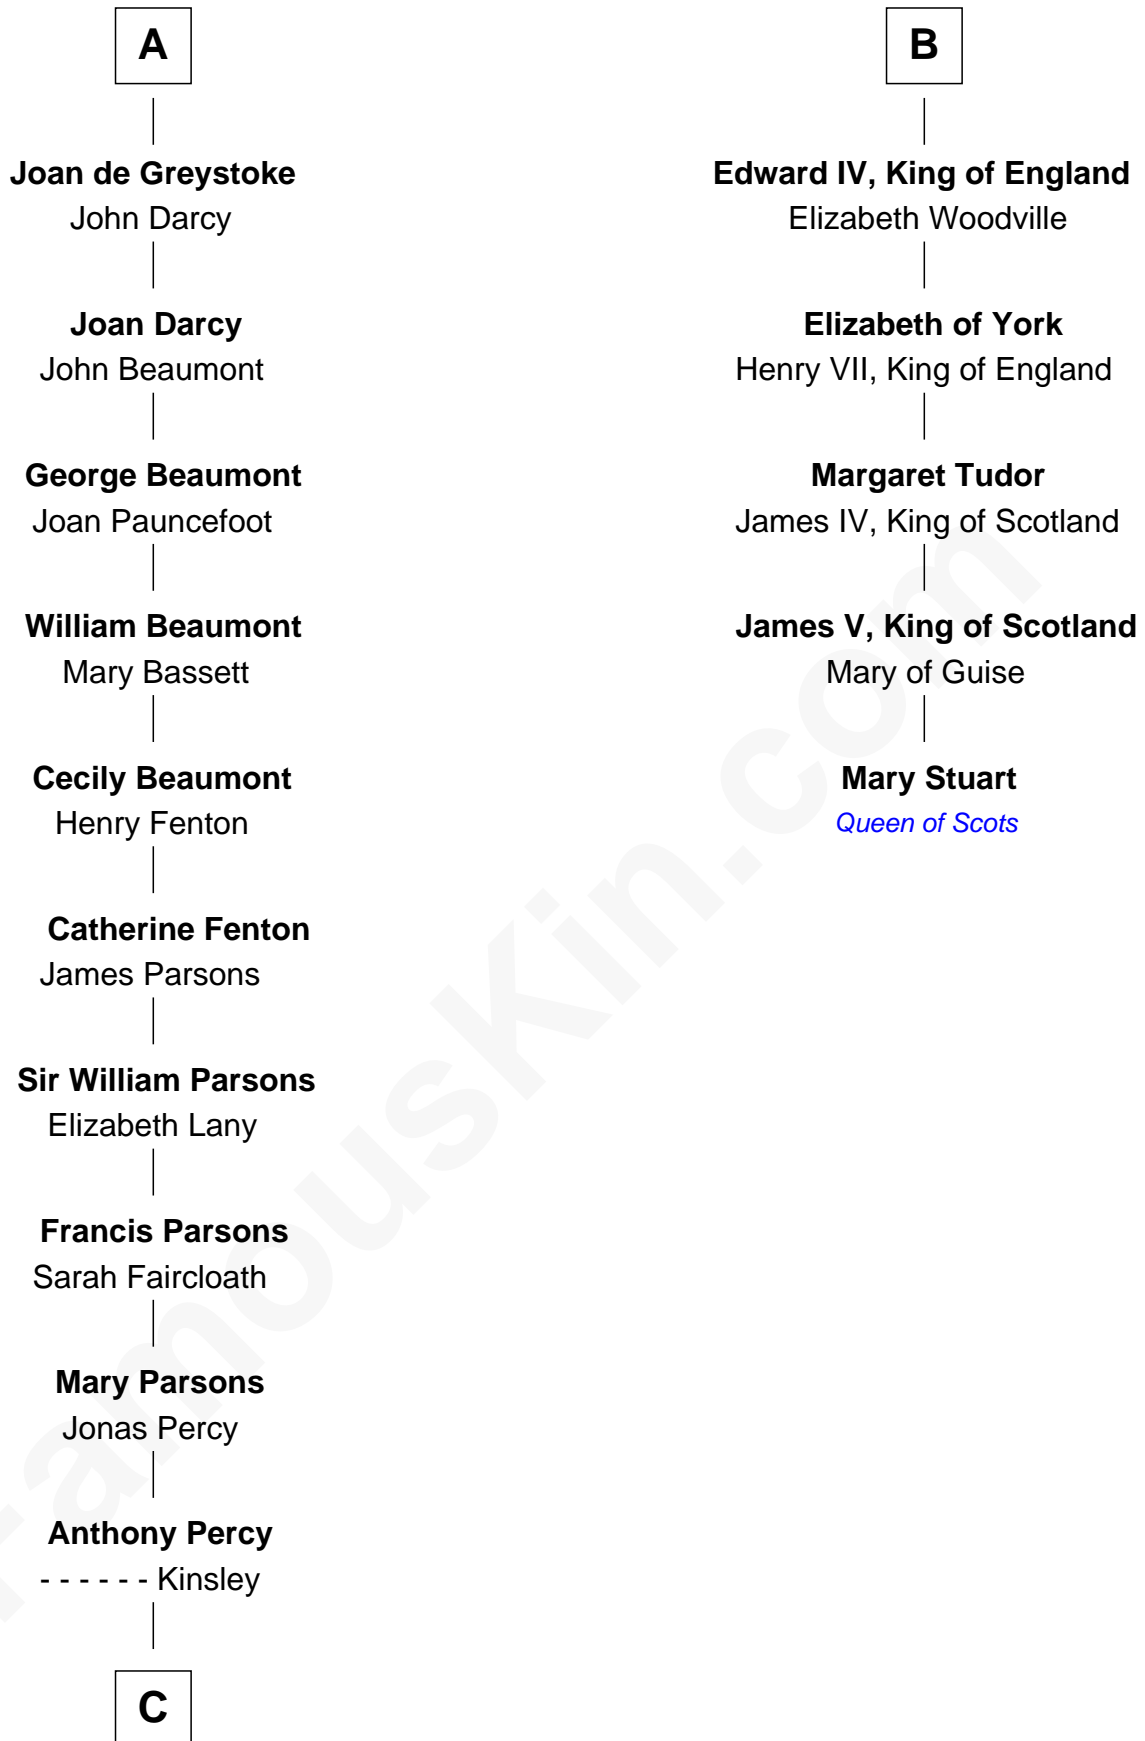

FamousKin.com
Relationship Chart of
Sir Arthur Conan Doyle
Author, "Sherlock Holmes"

11th cousin 10 times removed of

Mary Stuart
Queen of Scots

C

—
Mary Percy

Rev. Dr. Richard Pack

—
William Pack

Catherine Scott

—
Catherine Pack

William Foley

—
Mary Josephine Elizabeth Foley

Charles Altamont Doyle

—
Sir Arthur Conan Doyle

Author, "Sherlock Holmes"

FamousKin.com