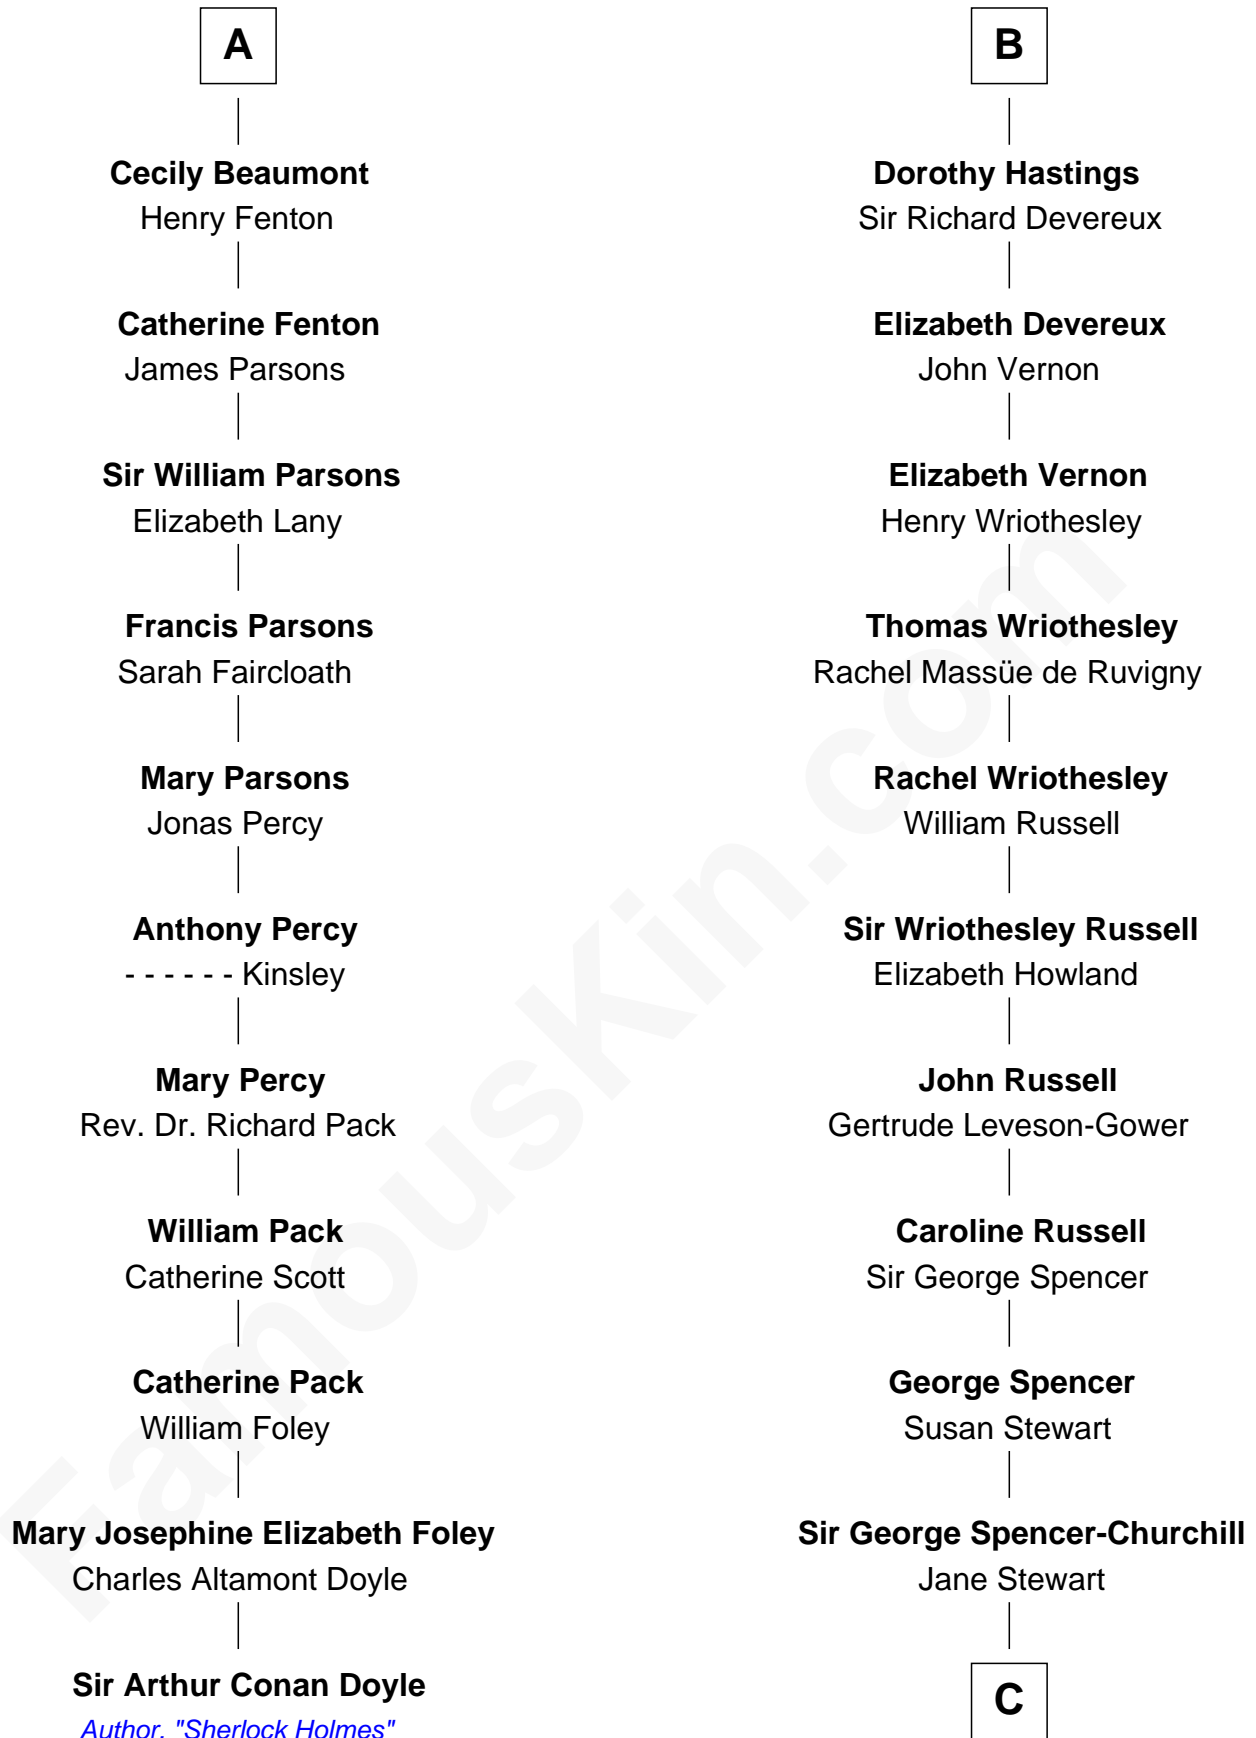

FamousKin.com
Relationship Chart of
Sir Arthur Conan Doyle
Author, "Sherlock Holmes"

17th cousin 2 times removed of

Sir Winston Churchill
Prime Minister of the United Kingdom

C

Sir John Winston Spencer-Churchill

Frances Anne Emily Vane

Randolph Henry Spencer-Churchill

Jeanette Jerome

Sir Winston Churchill

Prime Minister of the United Kingdom

FamousKin.com