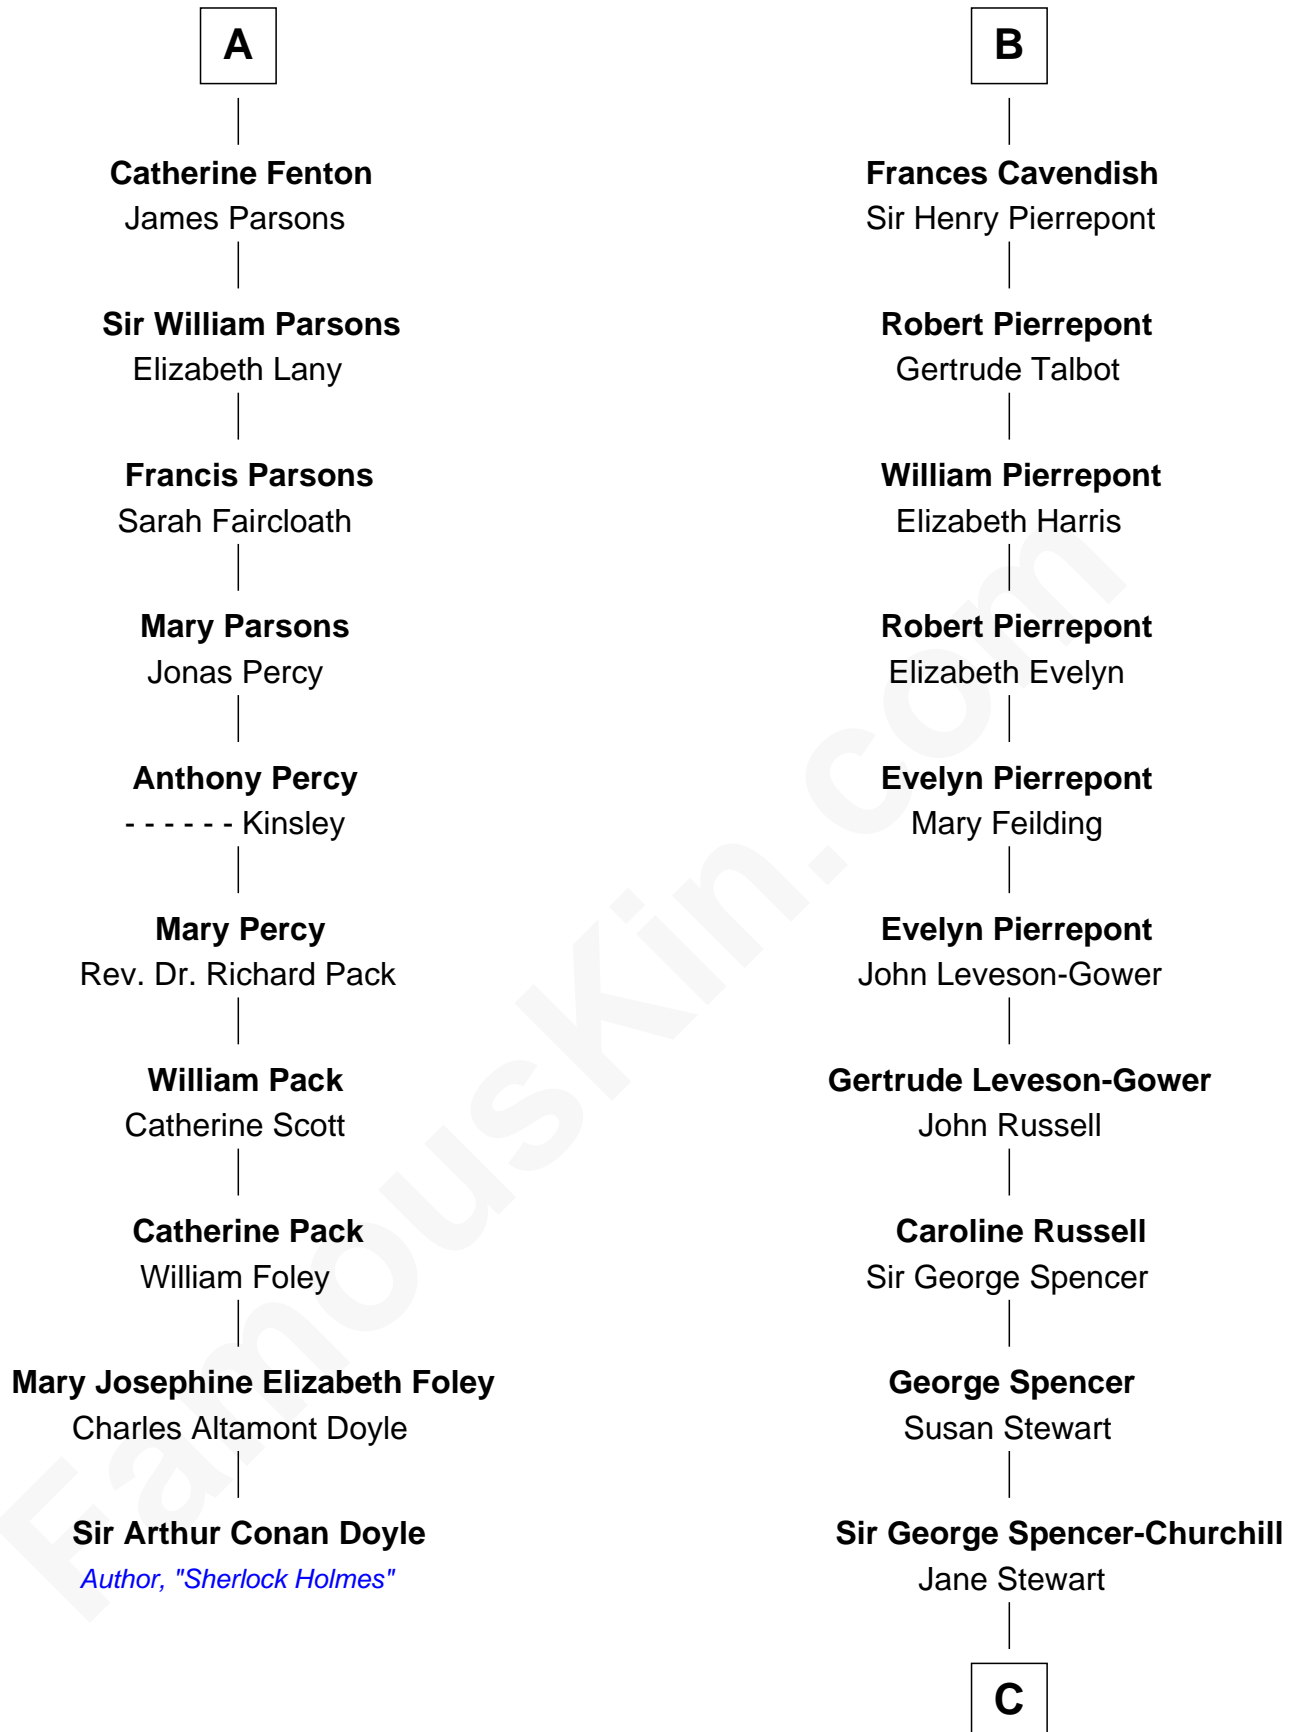

FamousKin.com
Relationship Chart of
Sir Arthur Conan Doyle
Author, "Sherlock Holmes"

16th cousin 3 times removed of
Sir Winston Churchill
Prime Minister of the United Kingdom

C

Sir John Winston Spencer-Churchill

Frances Anne Emily Vane

Randolph Henry Spencer-Churchill

Jeanette Jerome

Sir Winston Churchill

Prime Minister of the United Kingdom

FamousKin.com