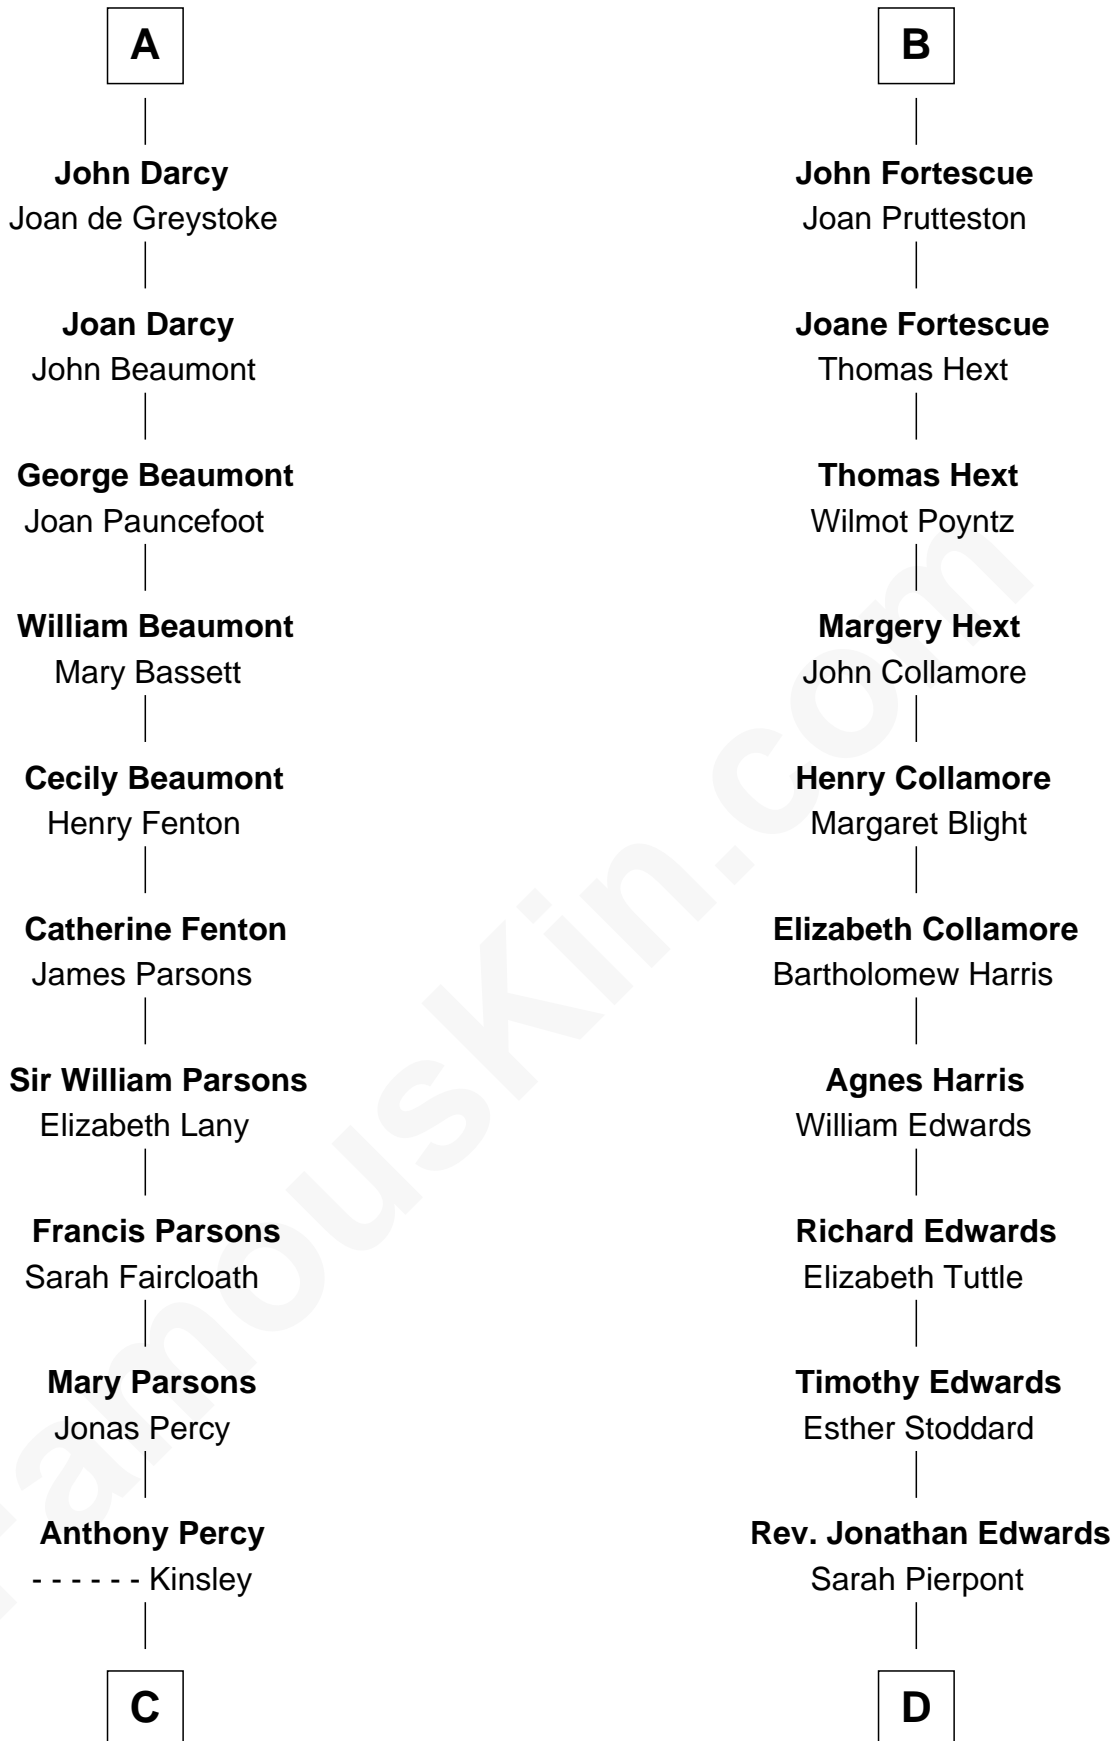

**FamousKin.com**  
**Relationship Chart of**  
**Sir Arthur Conan Doyle**  
*Author, "Sherlock Holmes"*

18th cousin 3 times removed of

**Aaron Burr**  
*Killed Alexander Hamilton*

FamousKin.com