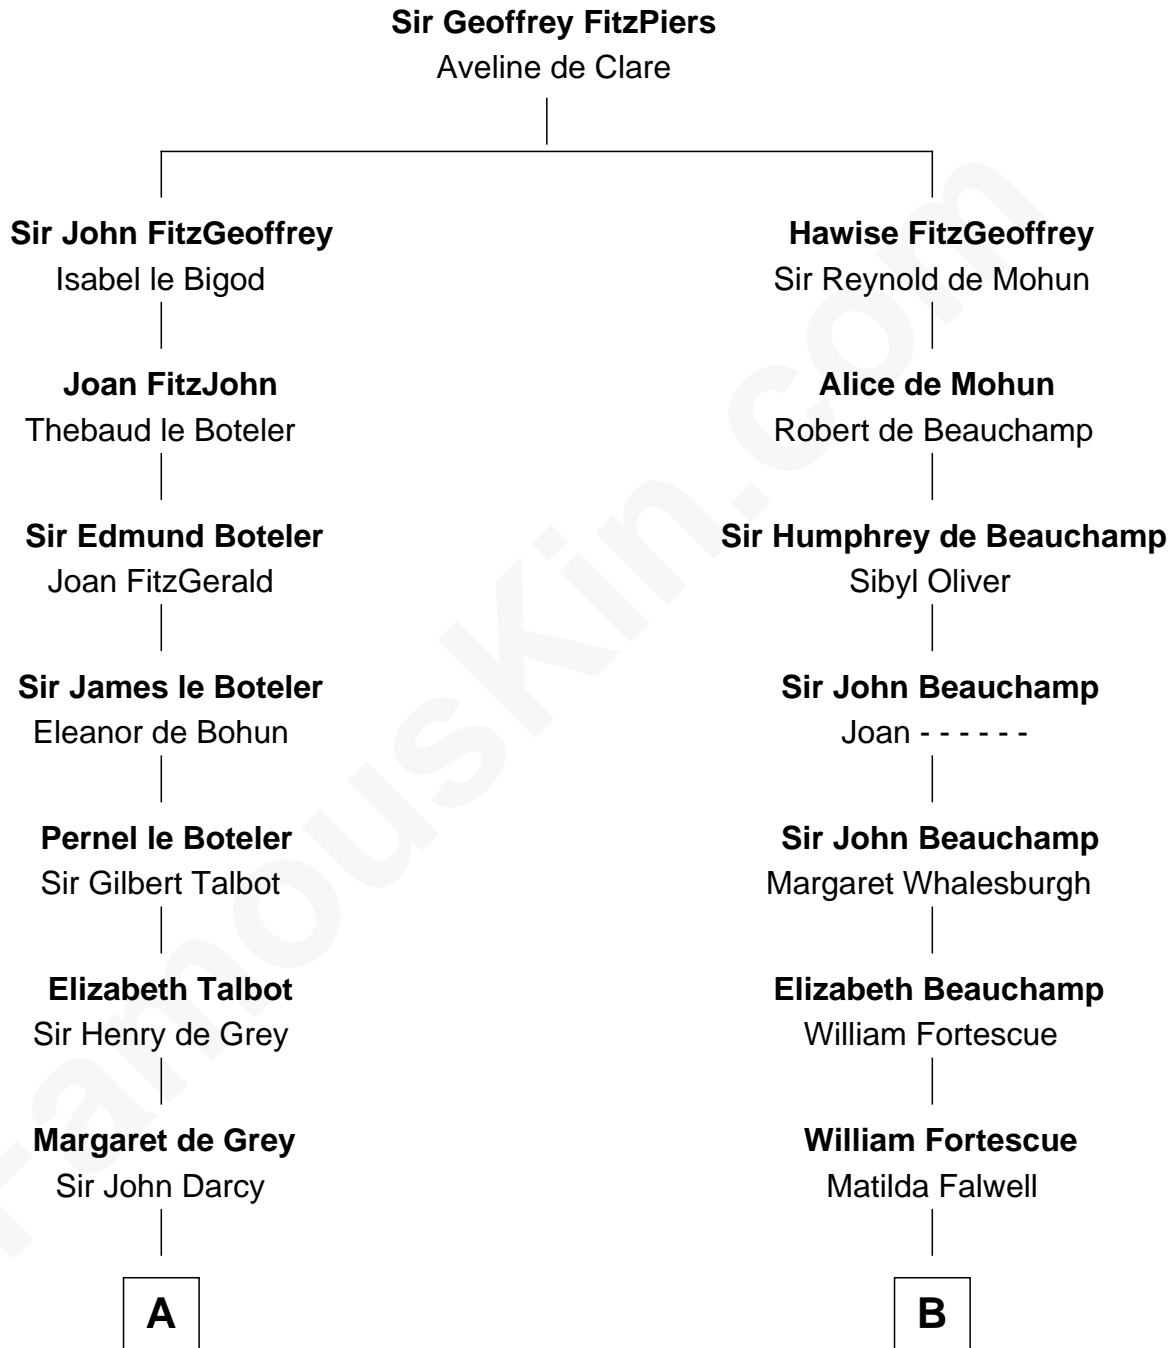

**FamousKin.com**  
**Relationship Chart of**  
**Sir Arthur Conan Doyle**  
*Author, "Sherlock Holmes"*

18th cousin 3 times removed of

**Aaron Burr**  
*Killed Alexander Hamilton*

FamousKin.com