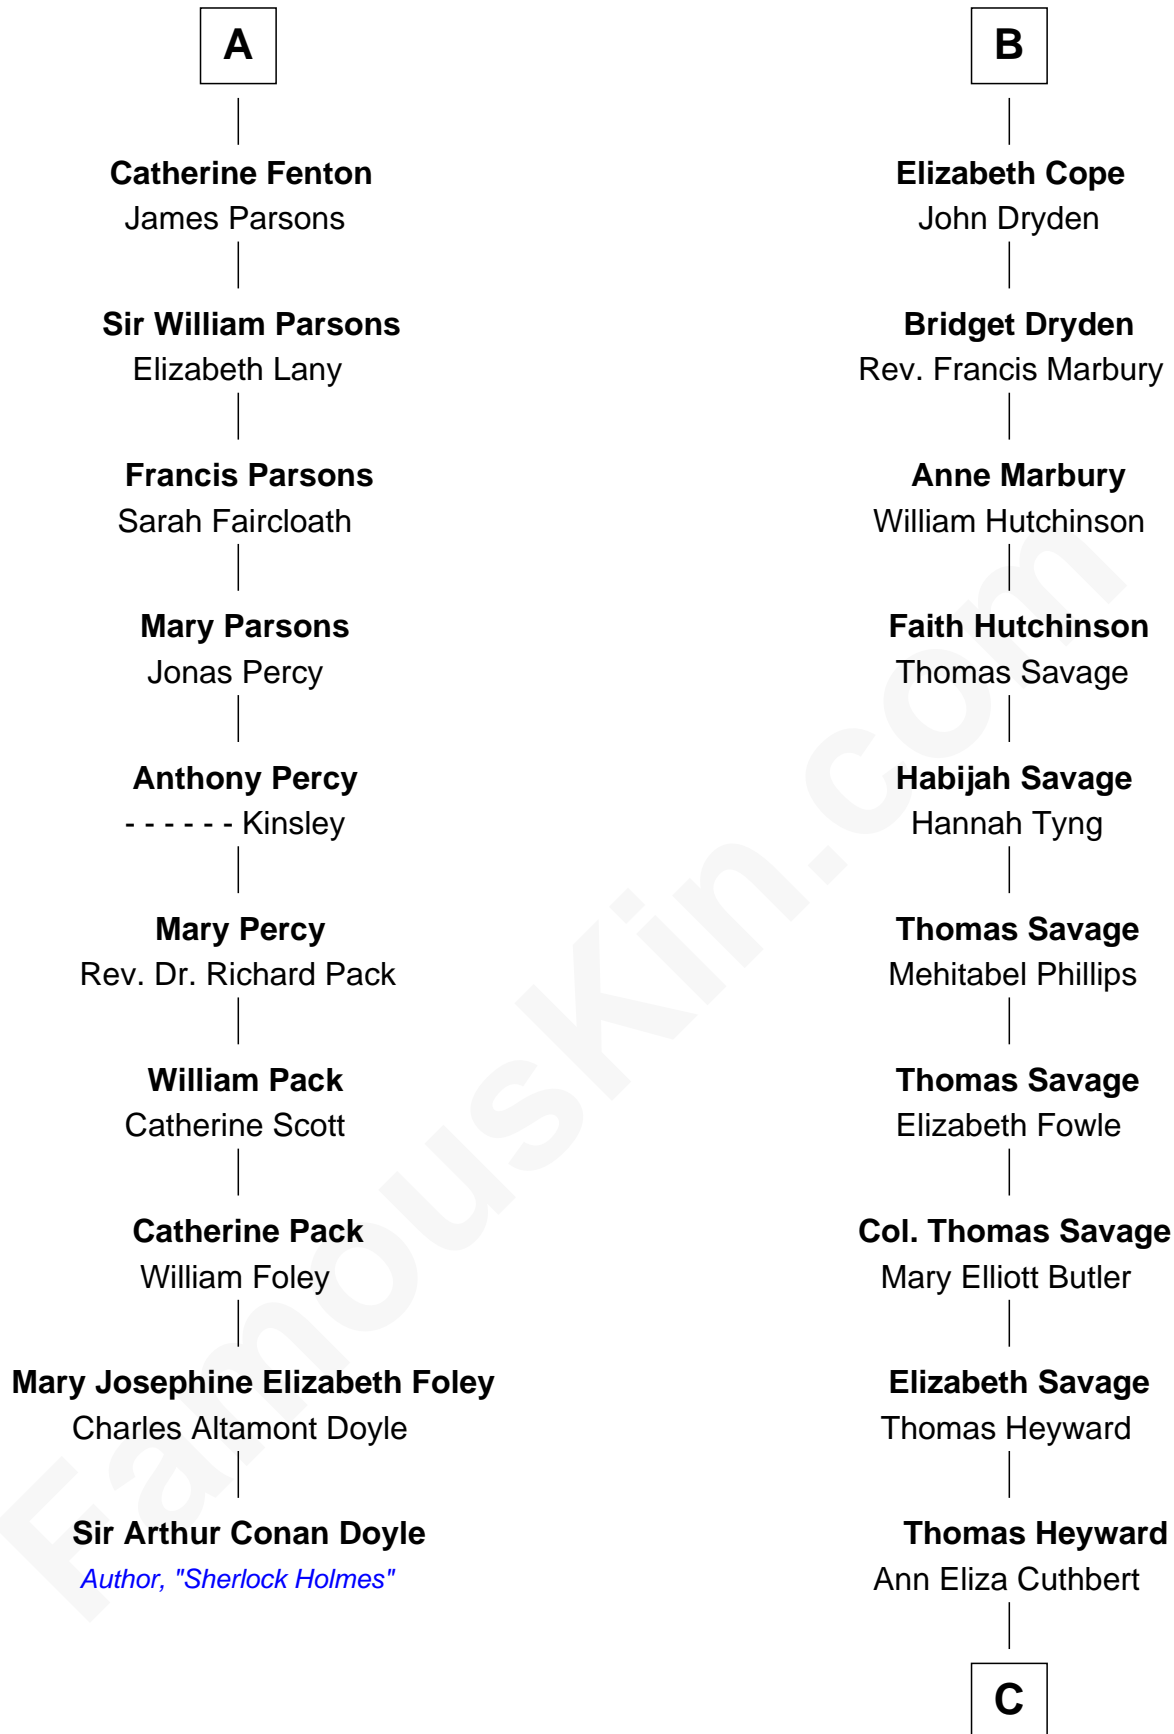

FamousKin.com
Relationship Chart of
Sir Arthur Conan Doyle
Author, "Sherlock Holmes"

16th cousin 4 times removed of
DuBose Heyward
Author of Porgy (Porgy & Bess)

C

Thomas Savage Heyward

Georgianna Hasell

Thomas Savage Heyward

Louisa Watkins

Edwin Watkins Heyward

Jane Screven DuBose

DuBose Heyward

American Novelist

FamousKin.com