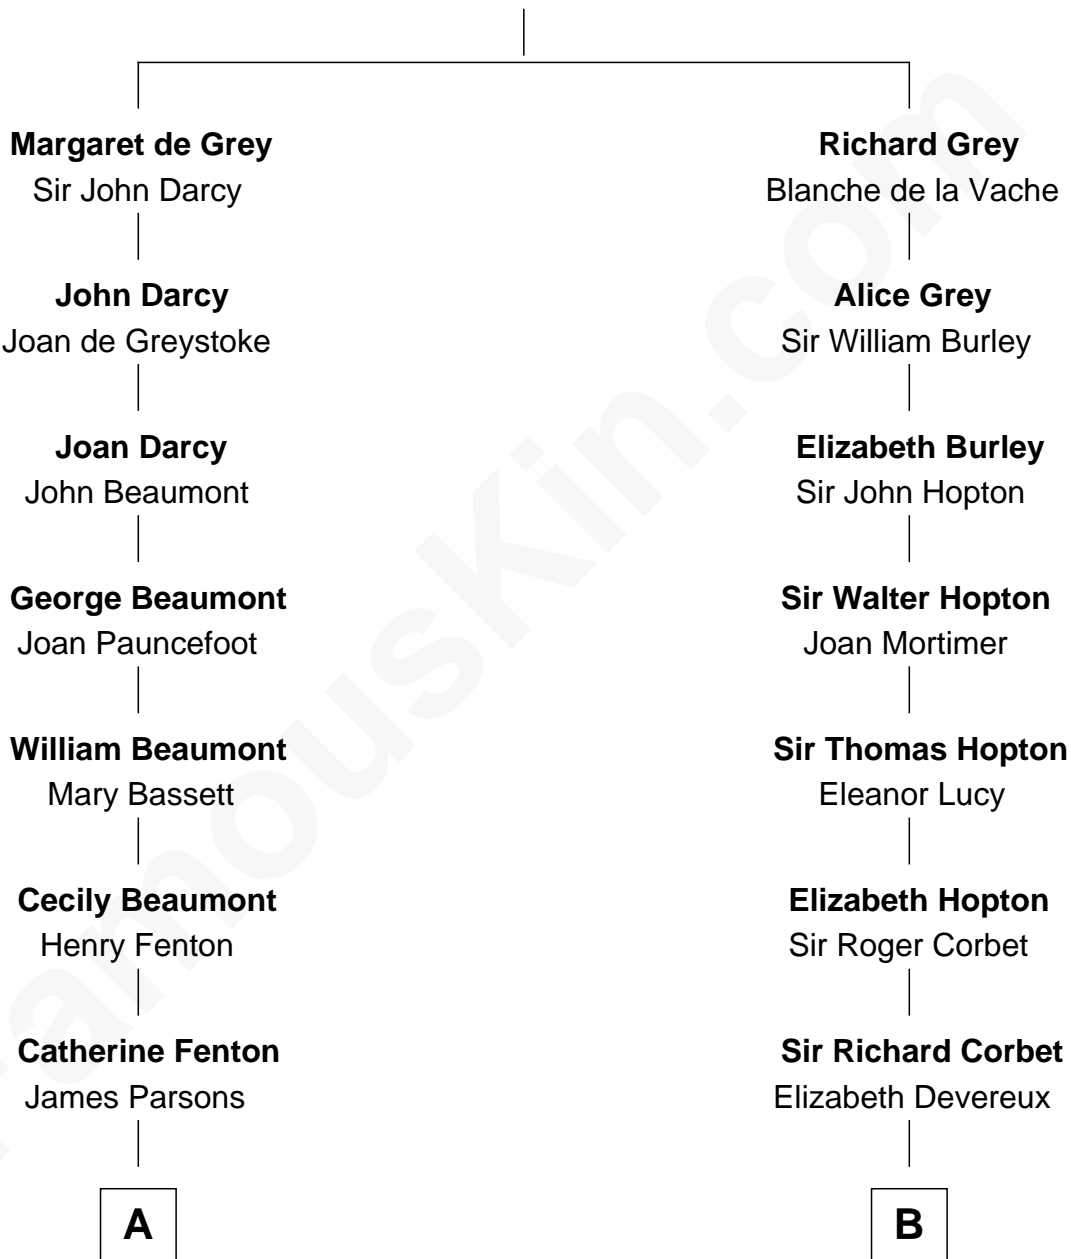

FamousKin.com
Relationship Chart of
Sir Arthur Conan Doyle
Author, "Sherlock Holmes"

15th cousin 5 times removed of

John D. Rockefeller
Founder of the Standard Oil Company

Sir Henry de Grey
 Elizabeth Talbot

C

Miles Avery

Malinda Pixley

Lucy Avery

Godfrey Lewis Rockefeller

William Avery Rockefeller

Eliza Davison

John D. Rockefeller