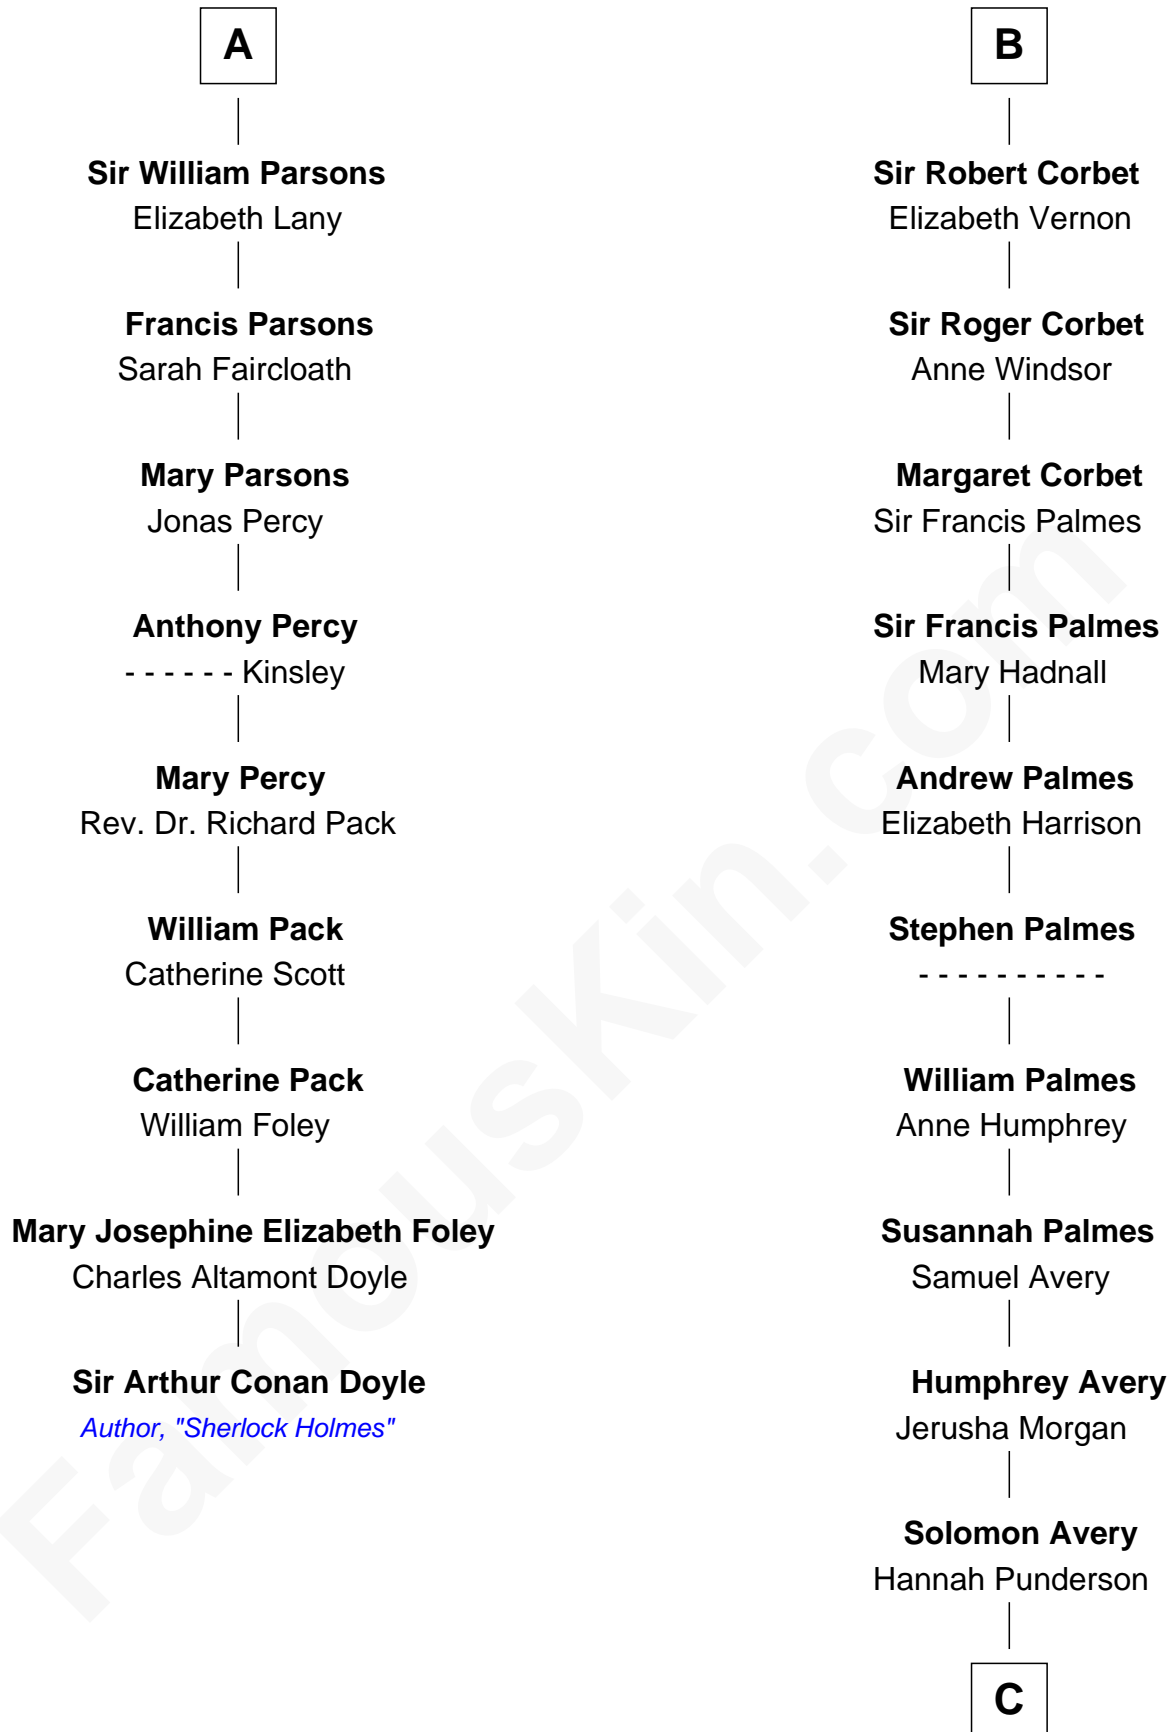

FamousKin.com
Relationship Chart of
Sir Arthur Conan Doyle
Author, "Sherlock Holmes"

15th cousin 5 times removed of

John D. Rockefeller
Founder of the Standard Oil Company

Sir Henry de Grey
 Elizabeth Talbot

C

Miles Avery

Malinda Pixley

Lucy Avery

Godfrey Lewis Rockefeller

William Avery Rockefeller

Eliza Davison

John D. Rockefeller